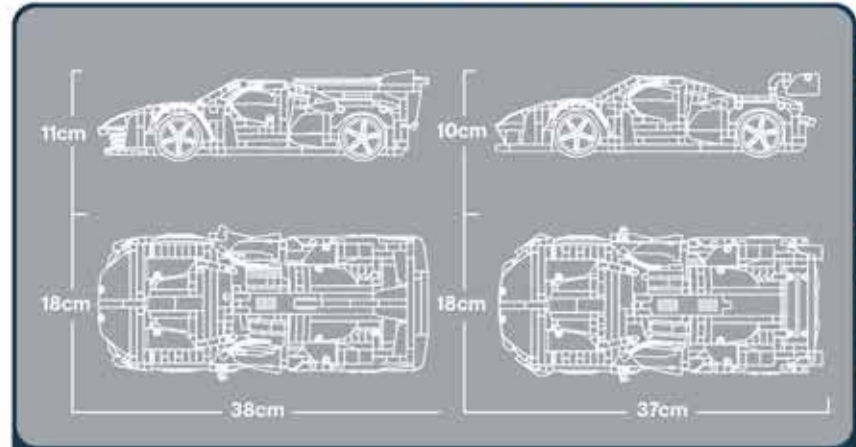

Product sizes

Product introduction

Technology series body fine design with rich internal details.

Cool appearance large body, real copy the same.

Experience different building fun.