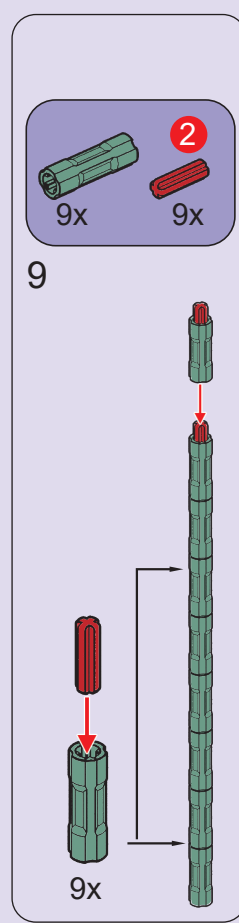

# Flower Bouquet With Vase Instructions

8+  
years

Flower  
Series

555  
PIECES

Difficulty Level

K: 43458028 | T: 70408157

PROTEA  
CYNAROIDES

10

7

11

15

14

12

x4

13

x4

14

10

2

PEONY

1

2

3

4

5

YULAN  
MAGNOLIA

1

2

3

4