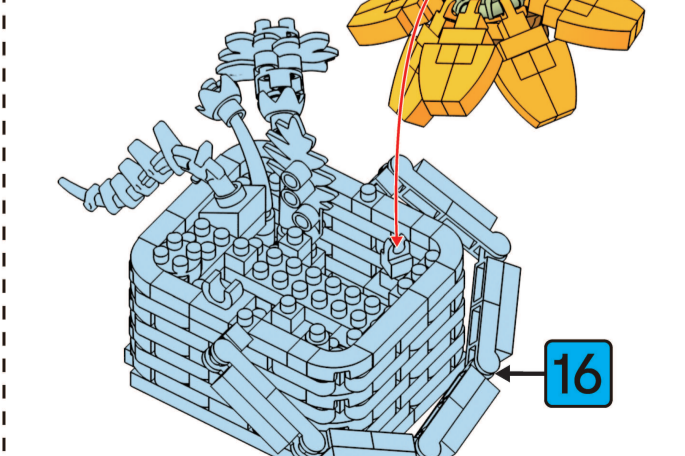

# MINI BLOCKS SUNFLOWER

INSTRUCTION  
K:43-463-589 | T:70-384-901  
ADULT ASSISTANCE IS RECOMMENDED.  
PRODUCT MAY VARY SLIGHTLY FROM IMAGE SHOWN.

**WARNING:**  
CHOKING HAZARD - SMALL PARTS.  
NOT FOR CHILDREN UNDER 3 YEARS.

8+  
YEARS

25 x2 x1 26 x1 x1 27 x3 28 x2 x2 29 30 x1 x2 31 x1 32 x1 33 x8 x8 x8 x8 34 35 33 33 32 33 33

36 x1 37 x8 x8 x8 x8 38 39 37 37 37 40 41 24 29

42 x2 x1 x1 x1 x1 43 x1 x2 x1 44 x1 x2 x1 x1 x1 x1 45 x1 x2 x4 x1 x1 x1 46 x2 x1 x1 47 48 44 43