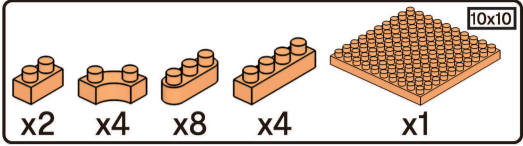

# MINI BLOCKS SUNFLOWER

INSTRUCTION  
K:43-463-589 | T:70-384-901  
ADULT ASSISTANCE IS RECOMMENDED.  
PRODUCT MAY VARY SLIGHTLY FROM IMAGE SHOWN.

**WARNING:**  
CHOKING HAZARD - SMALL PARTS.  
NOT FOR CHILDREN UNDER 3 YEARS.

8+  
YEARS

25 x2 x1 26 x1 x1 27 x3 28 x2 x2 29 30 x1 x2 31 x1 32 x1 33 x8 x8 x8 x8 34 35 33 33 32 33 33

36 x1 37 x8 x8 x8 x8 38 39 37 37 37 40 41 24 29

42 x2 x1 x1 x1 x1 43 x1 x2 x1 44 x1 x2 x1 x1 x1 x1 45 x1 x2 x4 x1 x1 x1 46 x2 x1 x1 47 48 44 43