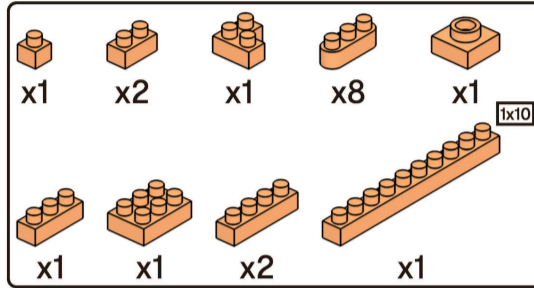

# MINI BLOCKS SUNFLOWER

INSTRUCTION  
K:43-463-589 | T:70-384-901  
ADULT ASSISTANCE IS RECOMMENDED.  
PRODUCT MAY VARY SLIGHTLY FROM IMAGE SHOWN.

**WARNING:**  
CHOKING HAZARD - SMALL PARTS.  
NOT FOR CHILDREN UNDER 3 YEARS.

8+  
YEARS

25 x2 x1 26 x1 x1 27 x3 28 x2 x2 29 30 x1 x2 31 x1 32 x1 33 x8 x8 x8 x8 34 35 33 33 32 33 33

36 x1 37 x8 x8 x8 x8 38 39 37 37 37 40 41 24 29

42 x2 x1 x1 x1 x1 43 x1 x2 x1 44 x1 x2 x1 x1 x1 x1 45 x1 x2 x4 x1 x1 x1 46 x2 x1 x1 47 48 44 43