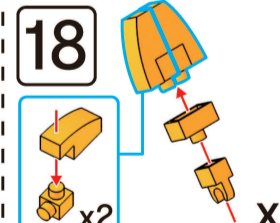

# MINI BLOCKS SUNFLOWER

INSTRUCTION  
K:43-463-589 | T:70-384-901  
ADULT ASSISTANCE IS RECOMMENDED.  
PRODUCT MAY VARY SLIGHTLY FROM IMAGE SHOWN.

**WARNING:**  
CHOKING HAZARD - SMALL PARTS.  
NOT FOR CHILDREN UNDER 3 YEARS.

8+  
YEARS

25 x2 x1 26 x1 x1 27 x3 28 x2 x2 29 30 x1 x2 31 x1 32 x1 33 x8 x8 x8 x8 34 35 33 33 32 33 33

36 x1 37 x8 x8 x8 x8 38 39 37 37 37 40 41 24 29

42 x2 x1 x1 x1 x1 43 x1 x2 x1 44 x1 x2 x1 x1 x1 x1 45 x1 x2 x4 x1 x1 x1 46 x2 x1 x1 47 48 44 43