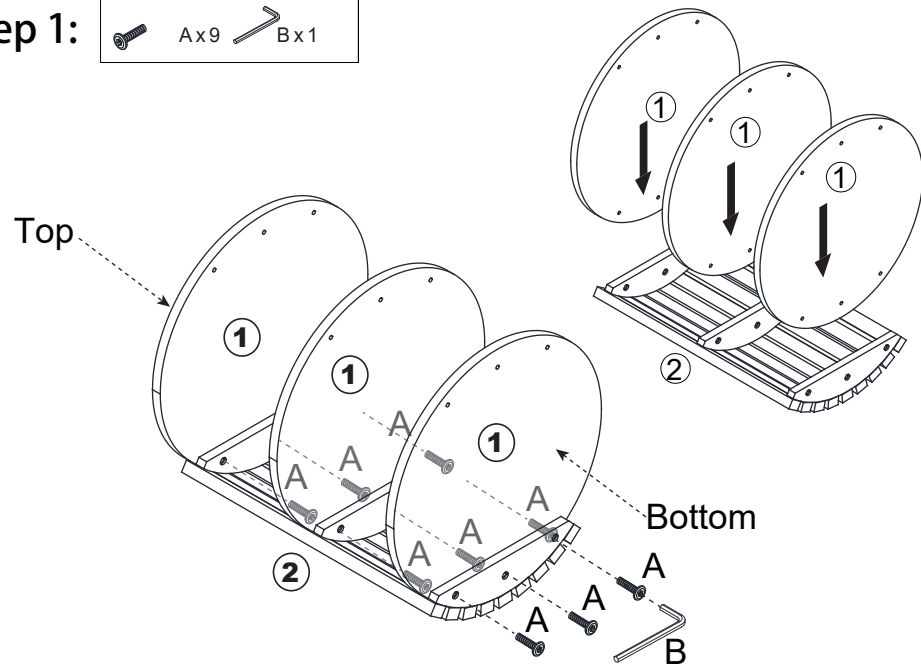

MAXIMUM SAFE LOAD: 5KG FOR EACH SHELF.

Hardware List

	A	6x18mm	18pcs
	B	4mm	1pc
	C	Paper Cover	12pcs
	D	Felt Foot Pad	6pcs

Part List

Do not tighten the screws fully during assembly.
Fully tighten screws after the final assembly steps.

Step 1:

Step 2:

Step 3: