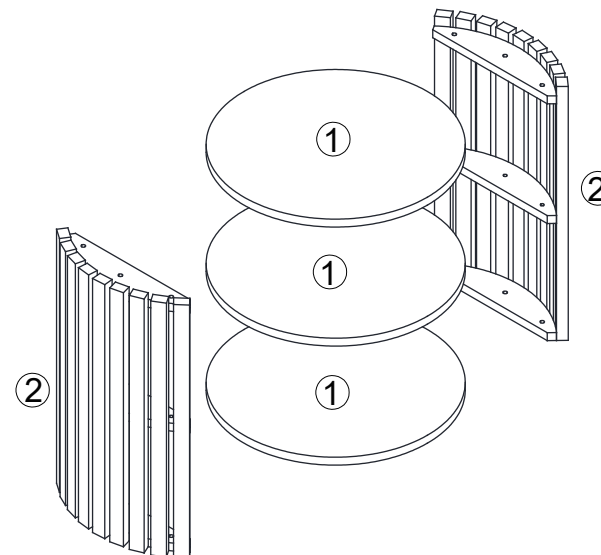

WARNING:

DO NOT STAND OR SIT ON THIS UNIT. DO NOT USE THIS UNIT UNLESS ALL BOLTS AND SCREWS ARE FIRMLY SECURED. DO NOT KNOCK OR DRAG THIS UNIT. USE ONLY ON A FLAT SURFACE. LOAD SHELF EVENLY TO PREVENT FROM TIPPING OVER. THIS PACKAGE CONTAINS SMALL PARTS AND SHARP POINTS. KEEP AWAY FROM CHILDREN AND BABIES. ADULT ASSEMBLY REQUIRED. FAILURE TO FOLLOW THESE WARNINGS COULD RESULT IN SERIOUS INJURY.

MAXIMUM SAFE LOAD: 5KG FOR EACH SHELF.

Hardware List

	A	6x18mm	18pcs
	B	4mm	1pc
	C	Paper Cover	12pcs
	D	Felt Foot Pad	6pcs

Part List

Do not tighten the screws fully during assembly.
Fully tighten screws after the final assembly steps.