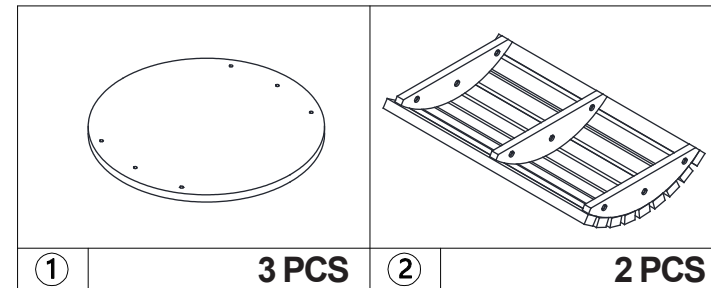

MAXIMUM SAFE LOAD: 5KG FOR EACH SHELF.

Hardware List

	A	6x18mm	18pcs
	B	4mm	1pc
	C	Paper Cover	12pcs
	D	Felt Foot Pad	6pcs

Part List

Do not tighten the screws fully during assembly.
Fully tighten screws after the final assembly steps.