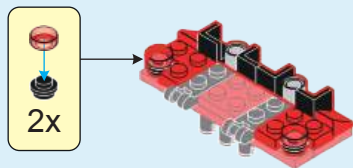

16

17

18

19

20

21

22

23

## WARNING:

CHOKING HAZARD - SMALL PARTS.  
NOT FOR CHILDREN UNDER 3 YEARS.

R-NZ  
2.4GHz

2 X AA

REQUIRES 2 X 1.5V AA BATTERIES  
(NOT INCLUDED).

Remote Control

3 X AAA

REQUIRES 3 X 1.5V AAA BATTERIES  
(NOT INCLUDED).