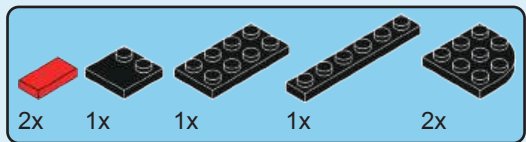

# Remote Control Car Instructions

6+

years

Vehicles  
Series

229  
PIECES

Difficulty Level

K: 43-466-955 | T: 70-385-373

1