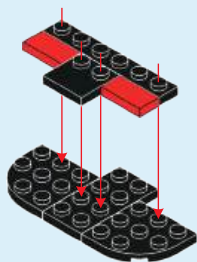

# Remote Control Car Instructions

6+

years

Vehicles  
Series

229  
PIECES

Difficulty Level

K: 43-466-955 | T: 70-385-373

1