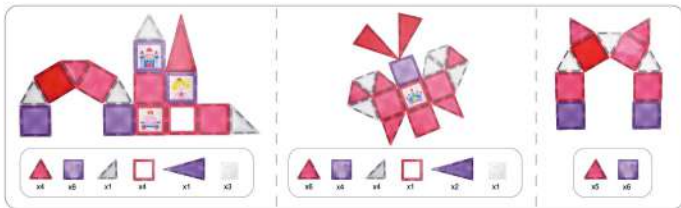

Card Block Coloring