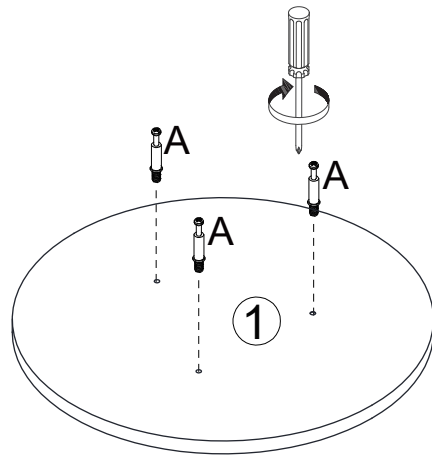

MAXIMUM SAFE LOAD: 10KG FOR TABLE TOP.

Hardware List

	A	6x35mm	3pcs
	B	15x10mm	3pcs
	C		2pcs
	D	3x16mm	12pcs
	E	Felt Foot Pad	3pcs

Part List

			
①	1 PC	②	3 PCS

Tools Required (Not Provided)

Do not tighten the screws fully during assembly.
Fully tighten screws after the final assembly steps.

Step 1:

Step 2:

Step 3: