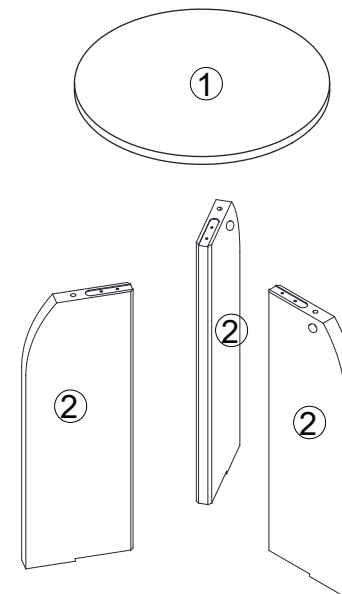

WARNING:

DO NOT STAND OR SIT ON THIS UNIT. DO NOT USE THIS UNIT UNLESS ALL BOLTS AND SCREWS ARE FIRMLY SECURED. DO NOT KNOCK OR DRAG THIS UNIT. USE ONLY ON A FLAT SURFACE. LOAD TOP EVENLY TO PREVENT FROM TIPPING OVER. THIS PACKAGE CONTAINS SMALL PARTS AND SHARP POINTS. KEEP AWAY FROM CHILDREN AND BABIES. ADULT ASSEMBLY REQUIRED. FAILURE TO FOLLOW THESE WARNINGS COULD RESULT IN SERIOUS INJURY.

MAXIMUM SAFE LOAD: 10KG FOR TABLE TOP.

Hardware List

	A	6x35mm	3pcs
	B	15x10mm	3pcs
	C		2pcs
	D	3x16mm	12pcs
	E	Felt Foot Pad	3pcs

Part List

			
①	1 PC	②	3 PCS

Tools Required (Not Provided)

Do not tighten the screws fully during assembly.
Fully tighten screws after the final assembly steps.