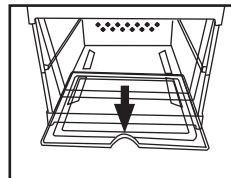

MAXIMUM SAFE LOAD: 1.5KG PER TIER

Hardware List

	A	1PC
---	---	-----

STEP 1

STEP 2

STEP 3

Please press each buckle till the back panel is install in place.

STEP 4