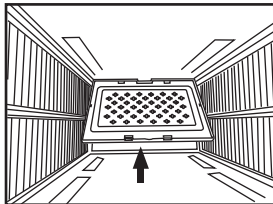

MAXIMUM SAFE LOAD: 1.5KG PER TIER

Hardware List

	A	1PC
---	---	-----

STEP 1

STEP 2

STEP 3

Please press each buckle till the back panel is install in place.

STEP 4