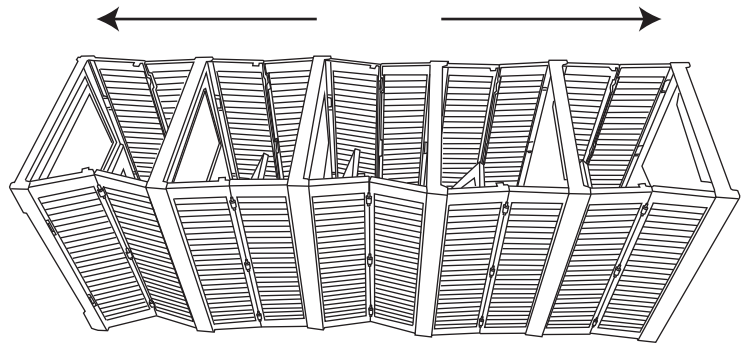

Assembly Instructions

K:43472918 | T: 70208610 5 TIER COLLAPSIBLE SHOE BOX

CARE INSTRUCTION:

WIPE CLEAN WITH A SOFT DRY OR DAMP CLOTH.

FOR INDOOR USE ONLY.

WARNING:

THIS PACKAGE CONTAINS SMALL PARTS, KEEP UNASSEMBLED PARTS AWAY FROM CHILDREN AND BABIES.

MAXIMUM SAFE LOAD: 1.5KG PER TIER

Hardware List

	A	1PC
---	---	-----

STEP 1

STEP 2

STEP 3

Please press each buckle till the back panel is install in place.

STEP 4