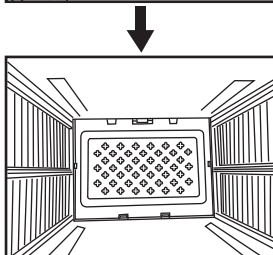

MAXIMUM SAFE LOAD: 1.5KG PER TIER

Hardware List

	A	1PC
---	---	-----

STEP 1

STEP 2

STEP 3

Please press each buckle till the back panel is install in place.

STEP 4