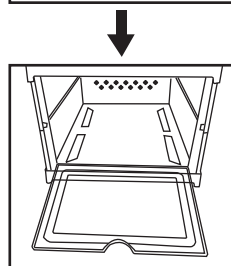

MAXIMUM SAFE LOAD: 1.5KG PER TIER

Hardware List

	A	1PC
---	---	-----

STEP 1

STEP 2

STEP 3

Please press each buckle till the back panel is install in place.

STEP 4