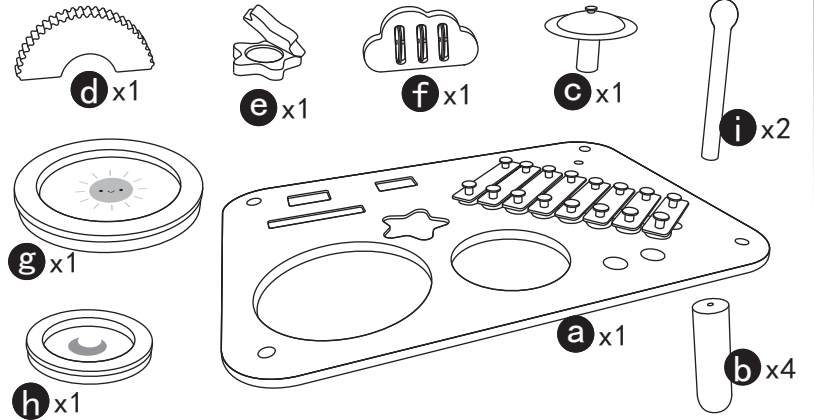

Wooden Music Table

Assembly Instruction

K:43-473-410 | T:70-392-043

HARDWARE

J  x4

K  x1

CAUTION: ADULT ASSEMBLY AND SUPERVISION REQUIRED.

WARNING: UNASSEMBLED PARTS CONTAIN SCREWS WITH FUNCTIONAL SHARP POINTS. PLEASE KEEP UNASSEMBLED PARTS AWAY FROM SMALL CHILDREN.

CAUTION: PLEASE CHECK CONDITION OF ITEM REGULARLY, AS SCREWS MAY LOOSEN WITH USE OVER TIME. TIGHTEN SCREW FITTINGS IF NECESSARY. STOP USING THIS PRODUCT IF THERE IS ANY LOOSE OR MISSING FASTENERS, JOINTS OR BROKEN PARTS.

WARNING: DO NOT SIT AND STAND INSIDE OR ON TOP OF PRODUCT.

WARNING: FOR SAFETY REASONS, REMOVE ALL TAG, LABELS AND PLASTIC FASTENERS BEFORE GIVING THIS TOY TO YOUR CHILD.

MADE IN CHINA

Read and follow instructions carefully and keep for future reference.

PARTS LIST

ASSEMBLY

Step 1

Step 2