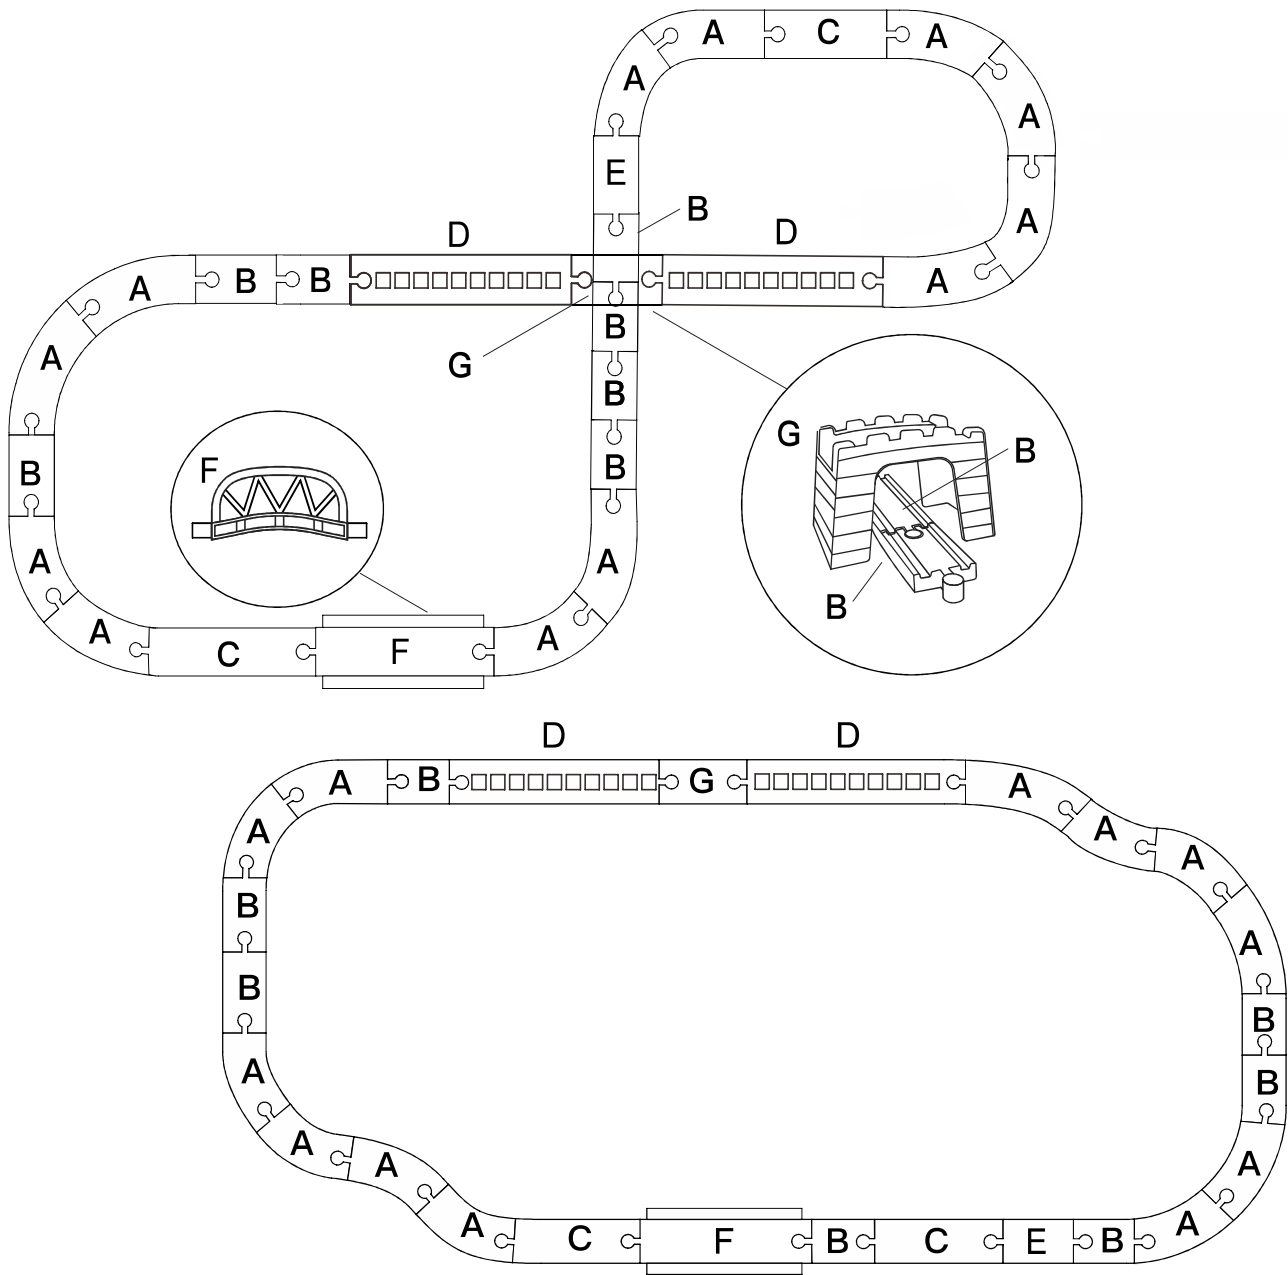

Dinosaur Train Set

Ages 3+ years

Instruction sheet

A		x12
B		x7
C		x2
D		x2

E		x1
F		x1
G		x1

WARNING: FOR SAFETY REASONS, REMOVE ALL TAGS, LABELS AND PLASTIC FASTENERS BEFORE GIVING THIS TOY TO YOUR CHILD.

PRODUCT MAY VARY FROM IMAGE SHOWN.

PLEASE KEEP THE PACKAGING FOR FUTURE REFERENCE.

WARNING: CHOKING HAZARD
SMALL PARTS. NOT FOR CHILDREN UNDER 3 YRS.

WARNING: THIS TOY CONTAINS MAGNET OR MAGNET COMPONENTS. MAGNETS STICKING TOGETHER OR BECOMING ATTACHED TO A METALLIC OBJECT INSIDE THE HUMAN BODY CAN CAUSE SERIOUS OR FATAL INJURY. SEEK IMMEDIATE MEDICAL HELP IF MAGNETS ARE SWALLOWED OR INHALED.