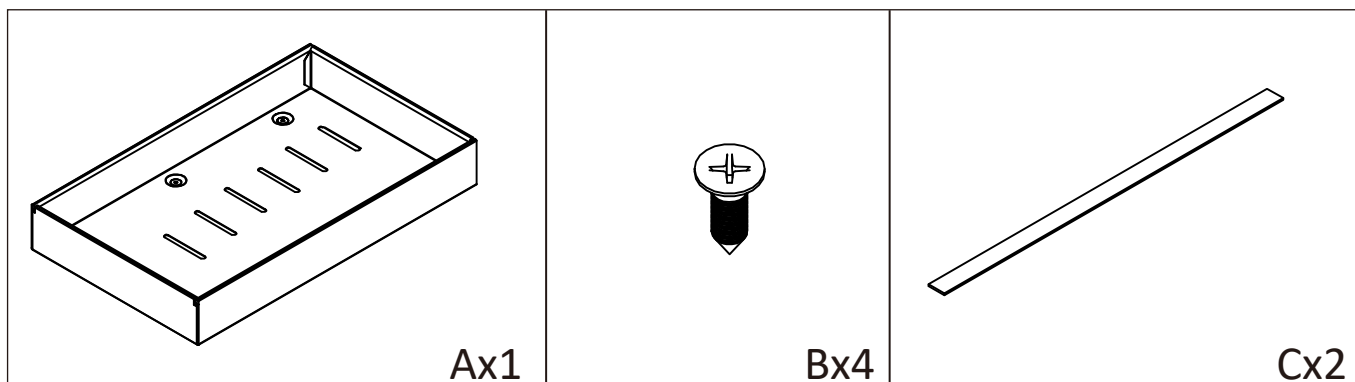

size:21x28.5cm

Assembly Instructions

K: 43-475-650 | T: 70-213-195

White Pull-out Cabinet Drawer

MAXIMUM SAFE LOAD: 10KG.

OPTION 1: Drill into the cabinet.

OPTION 2: peel off the sticky tape, then stick it under the drawer slides.