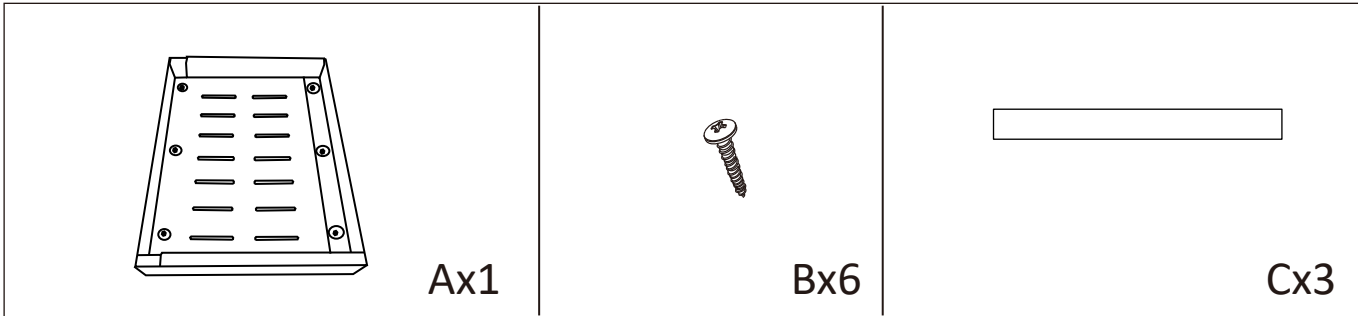

size:21x28.5cm

Assembly Instructions

K: 43-475-667 | T: 70-213-201

Expandable White Pull-out Cabinet Drawer

MAXIMUM SAFE LOAD: 15KG.

OPTION 1: Drill into the cabinet.

OPTION 2: peel off the sticky tape, then stick it under the drawer slides.