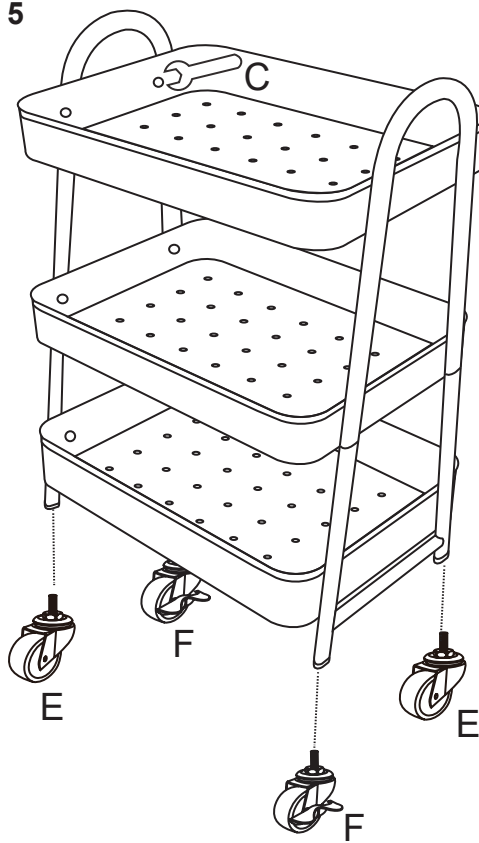

**MAXIMUM SAFE LOAD: 12KG FOR EACH TRAY.**

### Hardware list

	A	Screw	12 PCS		D	Hex Key	1 PC
	B	Screw	12 PCS		E	Wheels	2 PCS
	C	Spanner	1 PC		F	Wheels	2 PCS

1 2PCS
2 2PCS

3 1PC
4 1PC
5 1PC

**STEP 1**

**STEP 2**

**STEP 3**

**STEP 4**

**STEP 5**

**STEP 6**