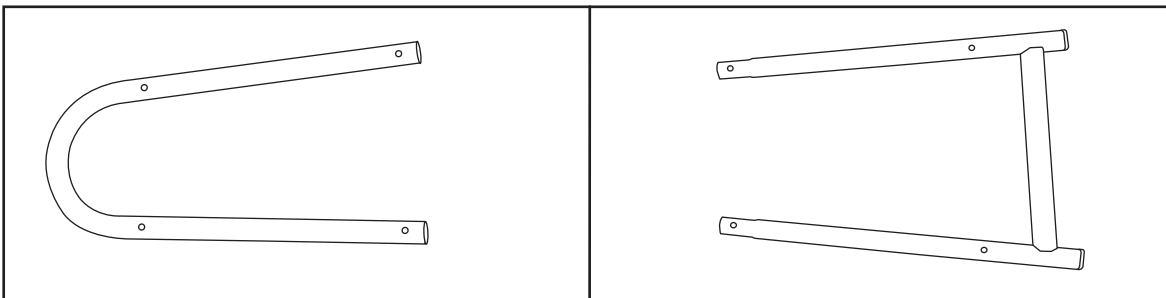

Assembly Instructions

K: 43-476-046 | T: 70-214-079 White 3 Tier Trolley

CARE INSTRUCTIONS:

WIPE CLEAN WITH A SOFT DAMP CLOTH. DO NOT USE ABRASIVE MATERIALS SOLVENTS.
CHECK AND TIGHTEN ALL PARTS REGULARLY. FOR INDOOR AND DOMESTIC USE.

WARNING:

DO NOT STAND, SIT OR LEAN ON THE TROLLEY. USE ONLY ON A FLAT SURFACE. DO NOT USE UNTIL ALL SCREWS, BOLTS AND KNOBS ARE FIRMLY SECURED.
THIS PRODUCT CONTAINS SMALL PARTS AND SHARP POINTS, KEEP AWAY FROM CHILDREN AND BABIES. ADULT ASSEMBLY REQUIRED.
FAILURE TO FOLLOW THESE WARNINGS COULD RESULT IN SERIOUS INJURY.

MAXIMUM SAFE LOAD: 12KG FOR EACH TRAY.

Hardware list

	A	Screw	12 PCS		D	Hex Key	1 PC
	B	Screw	12 PCS		E	Wheels	2 PCS
	C	Spanner	1 PC		F	Wheels	2 PCS