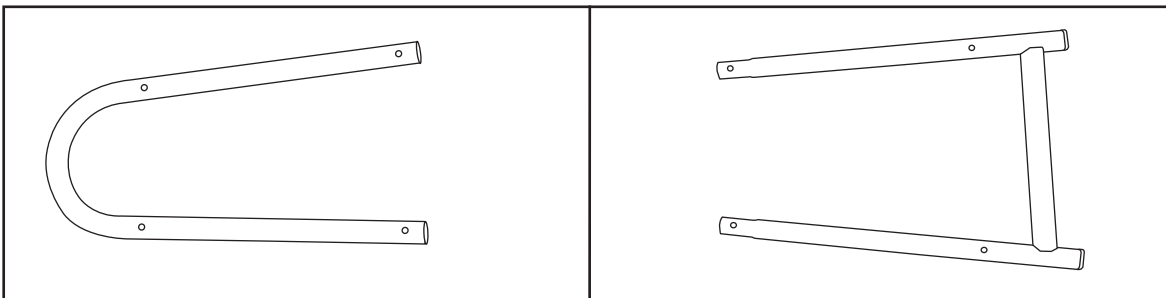

Assembly Instructions

K: 43-476-107 | T: 70-214-178 Black 3 Tier Trolley

CARE INSTRUCTIONS:

WIPE CLEAN WITH A SOFT DAMP CLOTH. DO NOT USE ABRASIVE MATERIALS SOLVENTS.
CHECK AND TIGHTEN ALL PARTS REGULARLY. FOR INDOOR AND DOMESTIC USE.

WARNING:

DO NOT STAND, SIT OR LEAN ON THE TROLLEY. USE ONLY ON A FLAT SURFACE. DO NOT USE UNTIL ALL SCREWS, BOLTS AND KNOBS ARE FIRMLY SECURED.
THIS PRODUCT CONTAINS SMALL PARTS AND SHARP POINTS, KEEP AWAY FROM CHILDREN AND BABIES. ADULT ASSEMBLY REQUIRED.
FAILURE TO FOLLOW THESE WARNINGS COULD RESULT IN SERIOUS INJURY.

MAXIMUM SAFE LOAD: 12KG FOR EACH TRAY.

Hardware list

	A	Screw	12 PCS		D	Hex Key	1 PC
	B	Screw	12 PCS		E	Wheels	2 PCS
	C	Spanner	1 PC		F	Wheels	2 PCS

1 2PCS
2 2PCS

3 1PC
4 1PC
5 1PC

STEP 1

STEP 2

STEP 3