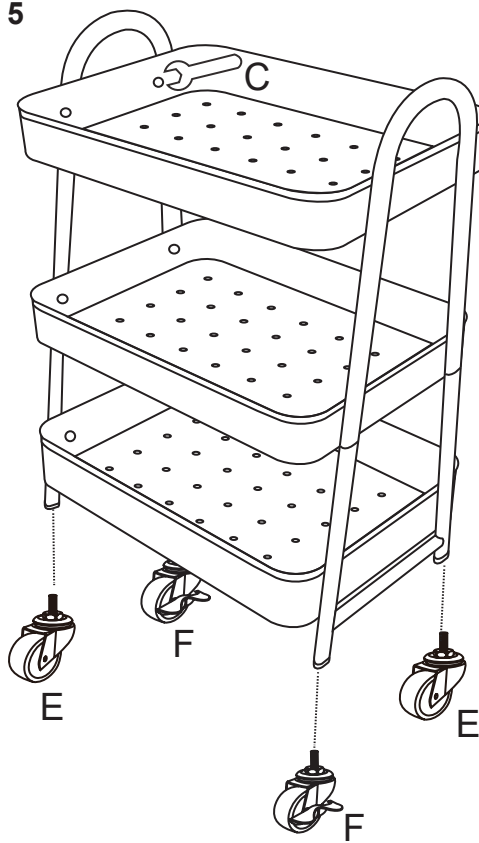

Assembly Instructions

K: 43-476-107 | T: 70-214-178 Black 3 Tier Trolley

CARE INSTRUCTIONS:

WIPE CLEAN WITH A SOFT DAMP CLOTH. DO NOT USE ABRASIVE MATERIALS SOLVENTS.
CHECK AND TIGHTEN ALL PARTS REGULARLY. FOR INDOOR AND DOMESTIC USE.

WARNING:

DO NOT STAND, SIT OR LEAN ON THE TROLLEY. USE ONLY ON A FLAT SURFACE. DO NOT USE UNTIL ALL SCREWS, BOLTS AND KNOBS ARE FIRMLY SECURED.
THIS PRODUCT CONTAINS SMALL PARTS AND SHARP POINTS, KEEP AWAY FROM CHILDREN AND BABIES. ADULT ASSEMBLY REQUIRED.
FAILURE TO FOLLOW THESE WARNINGS COULD RESULT IN SERIOUS INJURY.

MAXIMUM SAFE LOAD: 12KG FOR EACH TRAY.

Hardware list

	A	Screw	12 PCS		D	Hex Key	1 PC
	B	Screw	12 PCS		E	Wheels	2 PCS
	C	Spanner	1 PC		F	Wheels	2 PCS

1 2PCS
2 2PCS

3 1PC
4 1PC
5 1PC

STEP 1

STEP 2

STEP 3

STEP 4

STEP 5

STEP 6