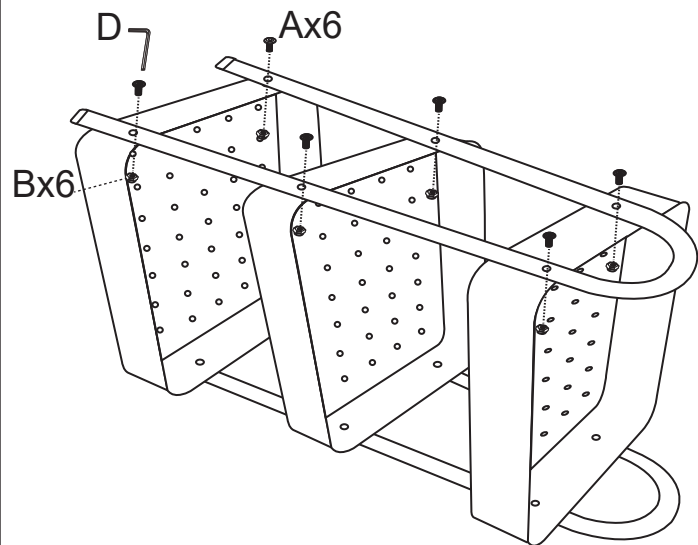

MAXIMUM SAFE LOAD: 12KG FOR EACH TRAY.

Hardware list

	A	Screw	12 PCS		D	Hex Key	1 PC
	B	Screw	12 PCS		E	Wheels	2 PCS
	C	Spanner	1 PC		F	Wheels	2 PCS

1 2PCS
2 2PCS

3 1PC
4 1PC
5 1PC

STEP 1

STEP 2

STEP 3

STEP 4

STEP 5

STEP 6