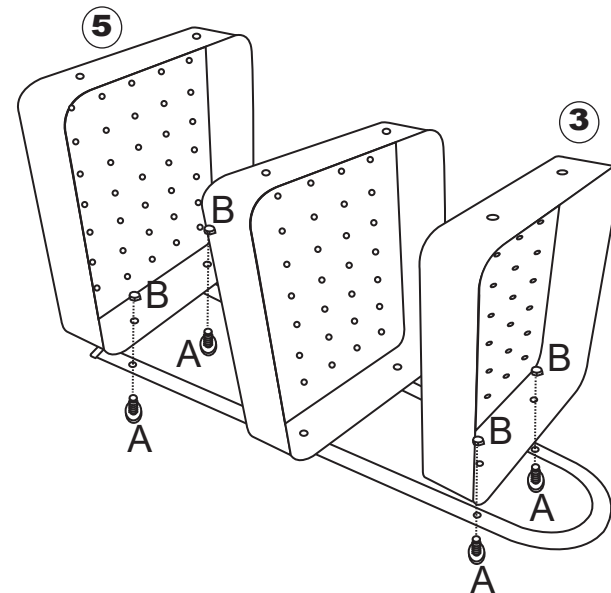

MAXIMUM SAFE LOAD: 12KG FOR EACH TRAY.

Hardware list

	A	Screw	12 PCS		D	Hex Key	1 PC
	B	Screw	12 PCS		E	Wheels	2 PCS
	C	Spanner	1 PC		F	Wheels	2 PCS

1 2PCS
2 2PCS

3 1PC
4 1PC
5 1PC

STEP 1

STEP 2

STEP 3

STEP 4

STEP 5

STEP 6