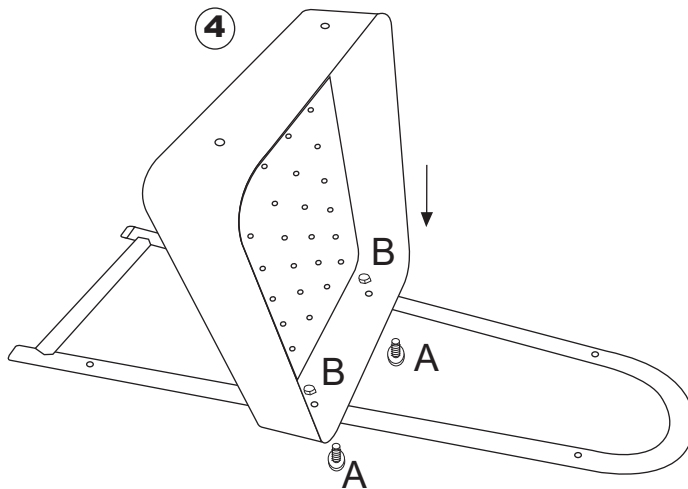

MAXIMUM SAFE LOAD: 12KG FOR EACH TRAY.

Hardware list

	A	Screw	12 PCS		D	Hex Key	1 PC
	B	Screw	12 PCS		E	Wheels	2 PCS
	C	Spanner	1 PC		F	Wheels	2 PCS

1 2PCS
2 2PCS

3 1PC
4 1PC
5 1PC

STEP 1

STEP 2

STEP 3

STEP 4

STEP 5

STEP 6