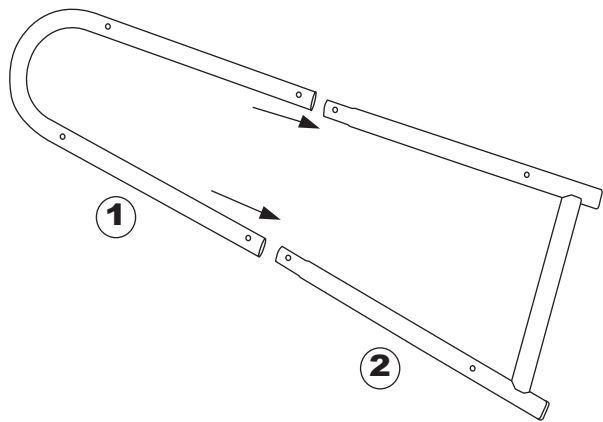

MAXIMUM SAFE LOAD: 12KG FOR EACH TRAY.

Hardware list

	A	Screw	12 PCS		D	Hex Key	1 PC
	B	Screw	12 PCS		E	Wheels	2 PCS
	C	Spanner	1 PC		F	Wheels	2 PCS

1 2PCS
2 2PCS

3 1PC
4 1PC
5 1PC

STEP 1

STEP 2

STEP 3

STEP 4

STEP 5

STEP 6