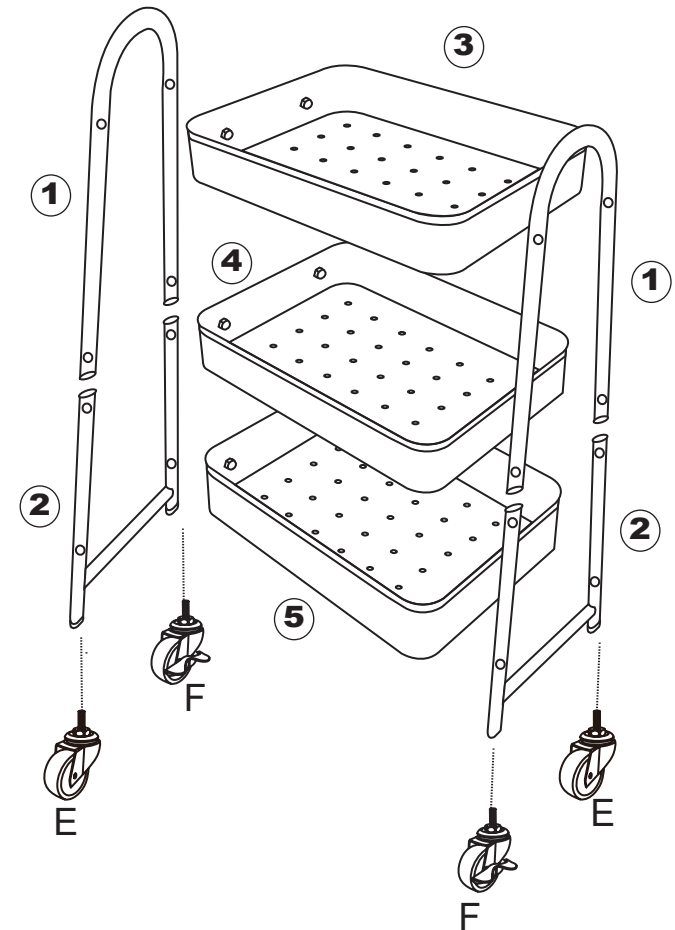

WARNING:

DO NOT STAND, SIT OR LEAN ON THE TROLLEY. USE ONLY ON A FLAT SURFACE. DO NOT USE UNTIL ALL SCREWS, BOLTS AND KNOBS ARE FIRMLY SECURED.
THIS PRODUCT CONTAINS SMALL PARTS AND SHARP POINTS, KEEP AWAY FROM CHILDREN AND BABIES. ADULT ASSEMBLY REQUIRED.
FAILURE TO FOLLOW THESE WARNINGS COULD RESULT IN SERIOUS INJURY.

MAXIMUM SAFE LOAD: 12KG FOR EACH TRAY.

Hardware list

	A	Screw	12 PCS		D	Hex Key	1 PC
	B	Screw	12 PCS		E	Wheels	2 PCS
	C	Spanner	1 PC		F	Wheels	2 PCS

1 2PCS
2 2PCS

3 1PC
4 1PC
5 1PC

STEP 1

STEP 2

STEP 3

STEP 4

STEP 5

STEP 6