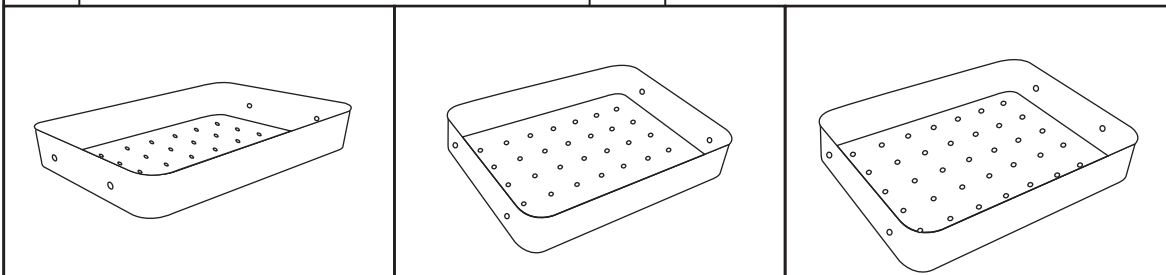

WARNING:

DO NOT STAND, SIT OR LEAN ON THE TROLLEY. USE ONLY ON A FLAT SURFACE. DO NOT USE UNTIL ALL SCREWS, BOLTS AND KNOBS ARE FIRMLY SECURED.
THIS PRODUCT CONTAINS SMALL PARTS AND SHARP POINTS, KEEP AWAY FROM CHILDREN AND BABIES. ADULT ASSEMBLY REQUIRED.
FAILURE TO FOLLOW THESE WARNINGS COULD RESULT IN SERIOUS INJURY.

MAXIMUM SAFE LOAD: 12KG FOR EACH TRAY.

Hardware list

	A	Screw	12 PCS		D	Hex Key	1 PC
	B	Screw	12 PCS		E	Wheels	2 PCS
	C	Spanner	1 PC		F	Wheels	2 PCS

1 2PCS
2 2PCS

3 1PC
4 1PC
5 1PC

STEP 1

STEP 2

STEP 3