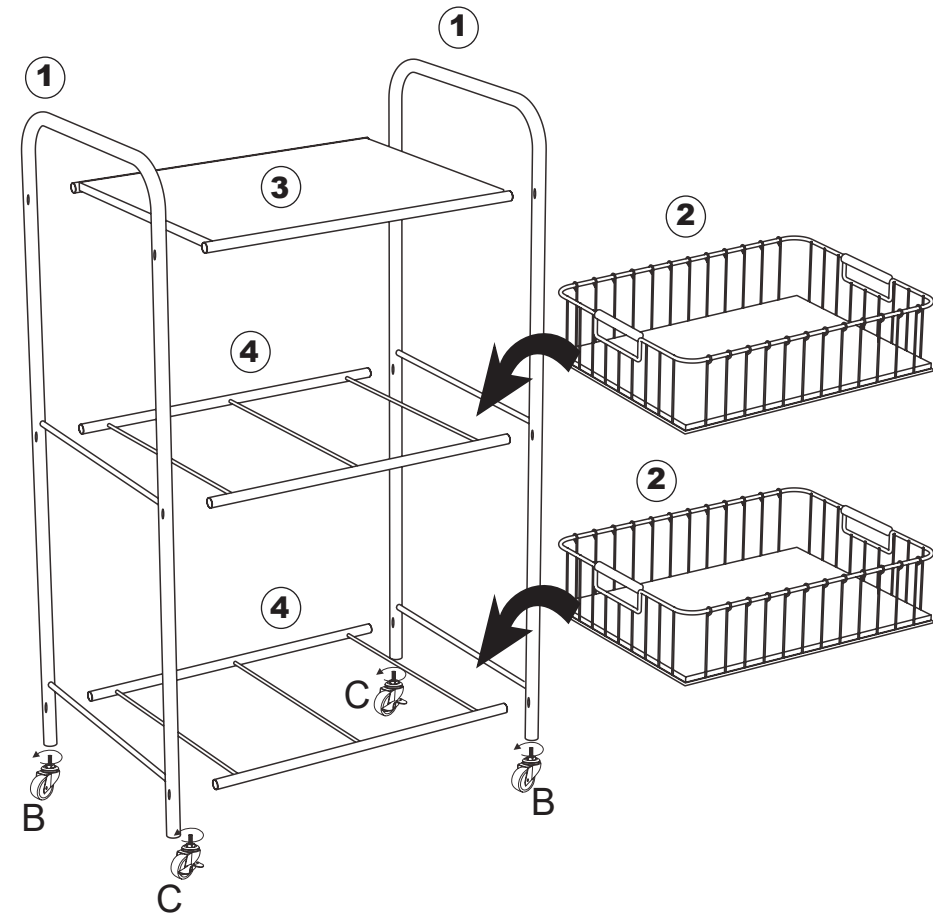

Assembly Instructions

K: 43-476-114 | T: 70-214-345 Off White and Acacia Trolley

CARE INSTRUCTIONS:

WIPE CLEAN WITH A SOFT DAMP CLOTH. DO NOT USE ABRASIVE MATERIALS SOLVENTS.
CHECK AND TIGHTEN ALL PARTS REGULARLY. FOR INDOOR AND DOMESTIC USE.

WARNING:

DO NOT STAND, SIT OR LEAN ON THE TROLLEY. USE ONLY ON A FLAT SURFACE. DO NOT USE UNTIL ALL SCREWS, BOLTS AND KNOBS ARE FIRMLY SECURED.
THIS PRODUCT CONTAINS SMALL PARTS AND SHARP POINTS, KEEP AWAY FROM CHILDREN AND BABIES. ADULT ASSEMBLY REQUIRED.
FAILURE TO FOLLOW THESE WARNINGS COULD RESULT IN SERIOUS INJURY.

MAXIMUM SAFE LOAD: 10KG FOR EACH TRAY.

Hardware list

	A	Screw	12 PCS		D	Hex Key	1 PC
	B	Wheels	2 PCS		E	Spanner	1 PC
	C	Wheels	2 PCS				

							
①		2PCS	②			2PCS	
							
③		1PC	④			2PCS	

STEP 1

STEP 2

STEP 3