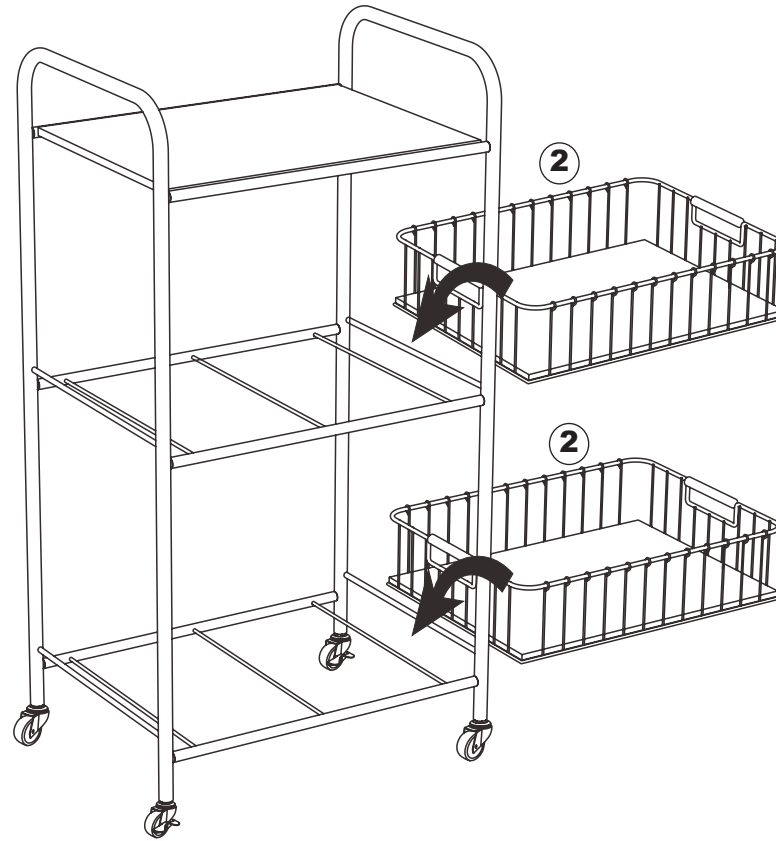

WARNING:

DO NOT STAND, SIT OR LEAN ON THE TROLLEY. USE ONLY ON A FLAT SURFACE. DO NOT USE UNTIL ALL SCREWS, BOLTS AND KNOBS ARE FIRMLY SECURED.
THIS PRODUCT CONTAINS SMALL PARTS AND SHARP POINTS, KEEP AWAY FROM CHILDREN AND BABIES. ADULT ASSEMBLY REQUIRED.
FAILURE TO FOLLOW THESE WARNINGS COULD RESULT IN SERIOUS INJURY.

MAXIMUM SAFE LOAD: 10KG FOR EACH TRAY.

Hardware list

	A	Screw	12 PCS		D	Hex Key	1 PC
	B	Wheels	2 PCS		E	Spanner	1 PC
	C	Wheels	2 PCS				

							
①		2PCS	②			2PCS	
							
③		1PC	④			2PCS	

STEP 1

STEP 2

STEP 3