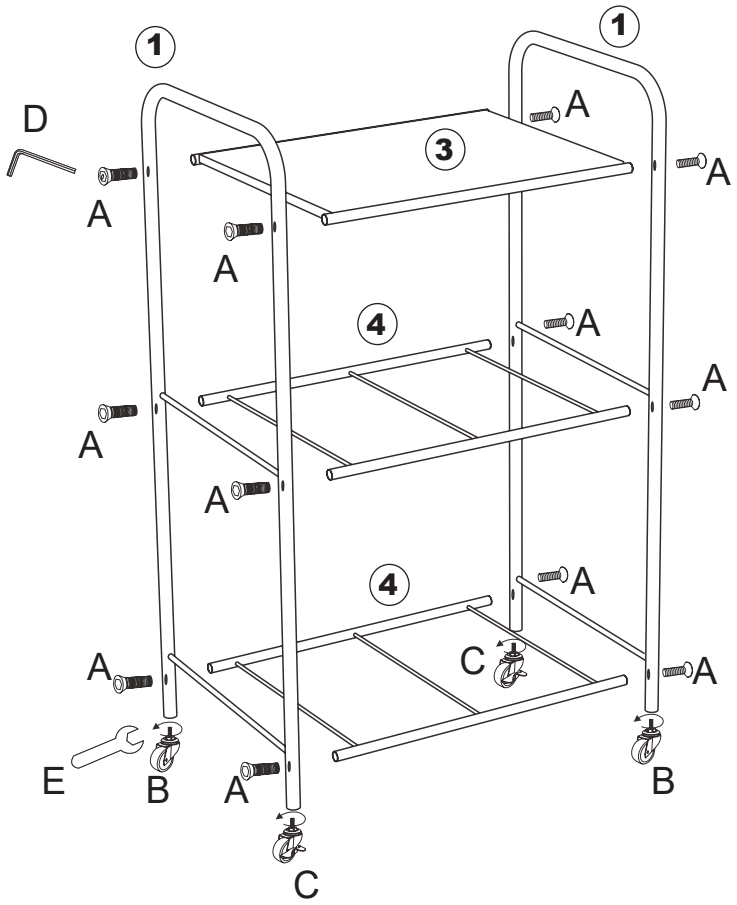

WARNING:

DO NOT STAND, SIT OR LEAN ON THE TROLLEY. USE ONLY ON A FLAT SURFACE. DO NOT USE UNTIL ALL SCREWS, BOLTS AND KNOBS ARE FIRMLY SECURED.
THIS PRODUCT CONTAINS SMALL PARTS AND SHARP POINTS, KEEP AWAY FROM CHILDREN AND BABIES. ADULT ASSEMBLY REQUIRED.
FAILURE TO FOLLOW THESE WARNINGS COULD RESULT IN SERIOUS INJURY.

MAXIMUM SAFE LOAD: 10KG FOR EACH TRAY.

Hardware list

	A	Screw	12 PCS		D	Hex Key	1 PC
	B	Wheels	2 PCS		E	Spanner	1 PC
	C	Wheels	2 PCS				

							
①		2PCS	②			2PCS	
							
③		1PC	④			2PCS	

STEP 1

STEP 2

STEP 3