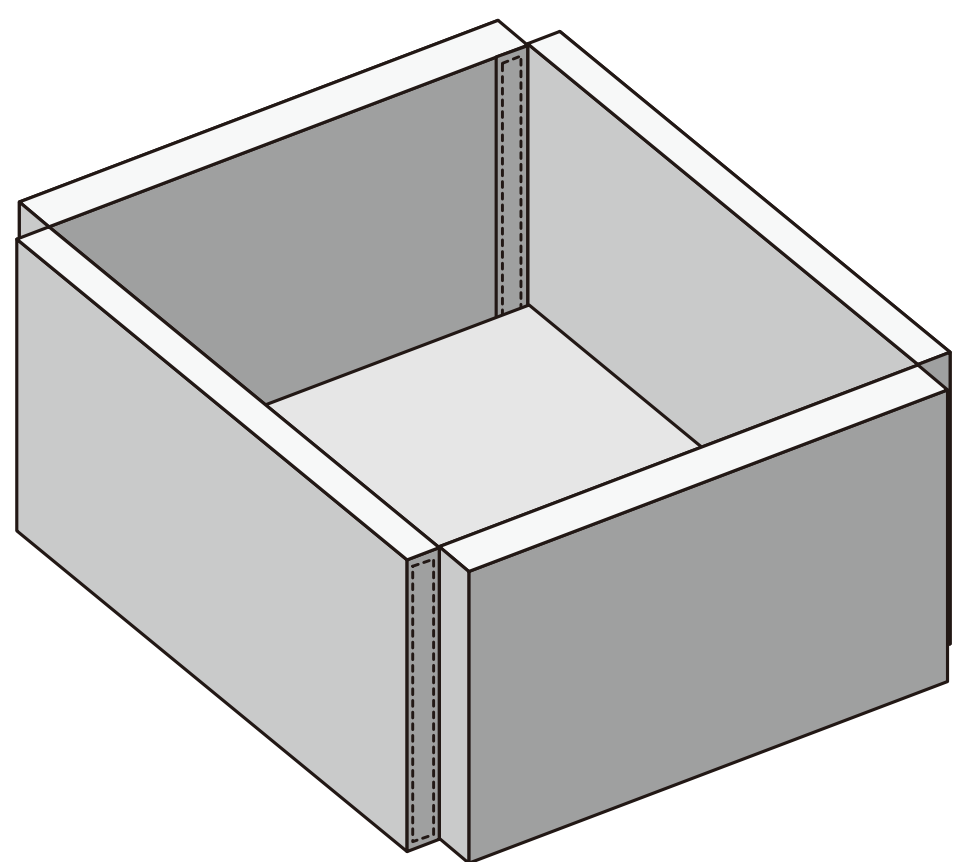

WARNING! Keep away from all flame and heat sources.

WARNING! Do not use on a slippery or smooth surface.

3 main parts

Step 1: tear open the Velcro on the sides of A&B. When not in use, please stick back for storage.

Step 2: connect the Velcro as image shown.

Step 3: put part C inside.

Step 4: installation is complete.

MADE IN CHINA
CUSTOMER SERVICE:
KMART AU: 1800 124 125
KMART NZ: 0800 945 995
TARGET AU: 1300 753 567