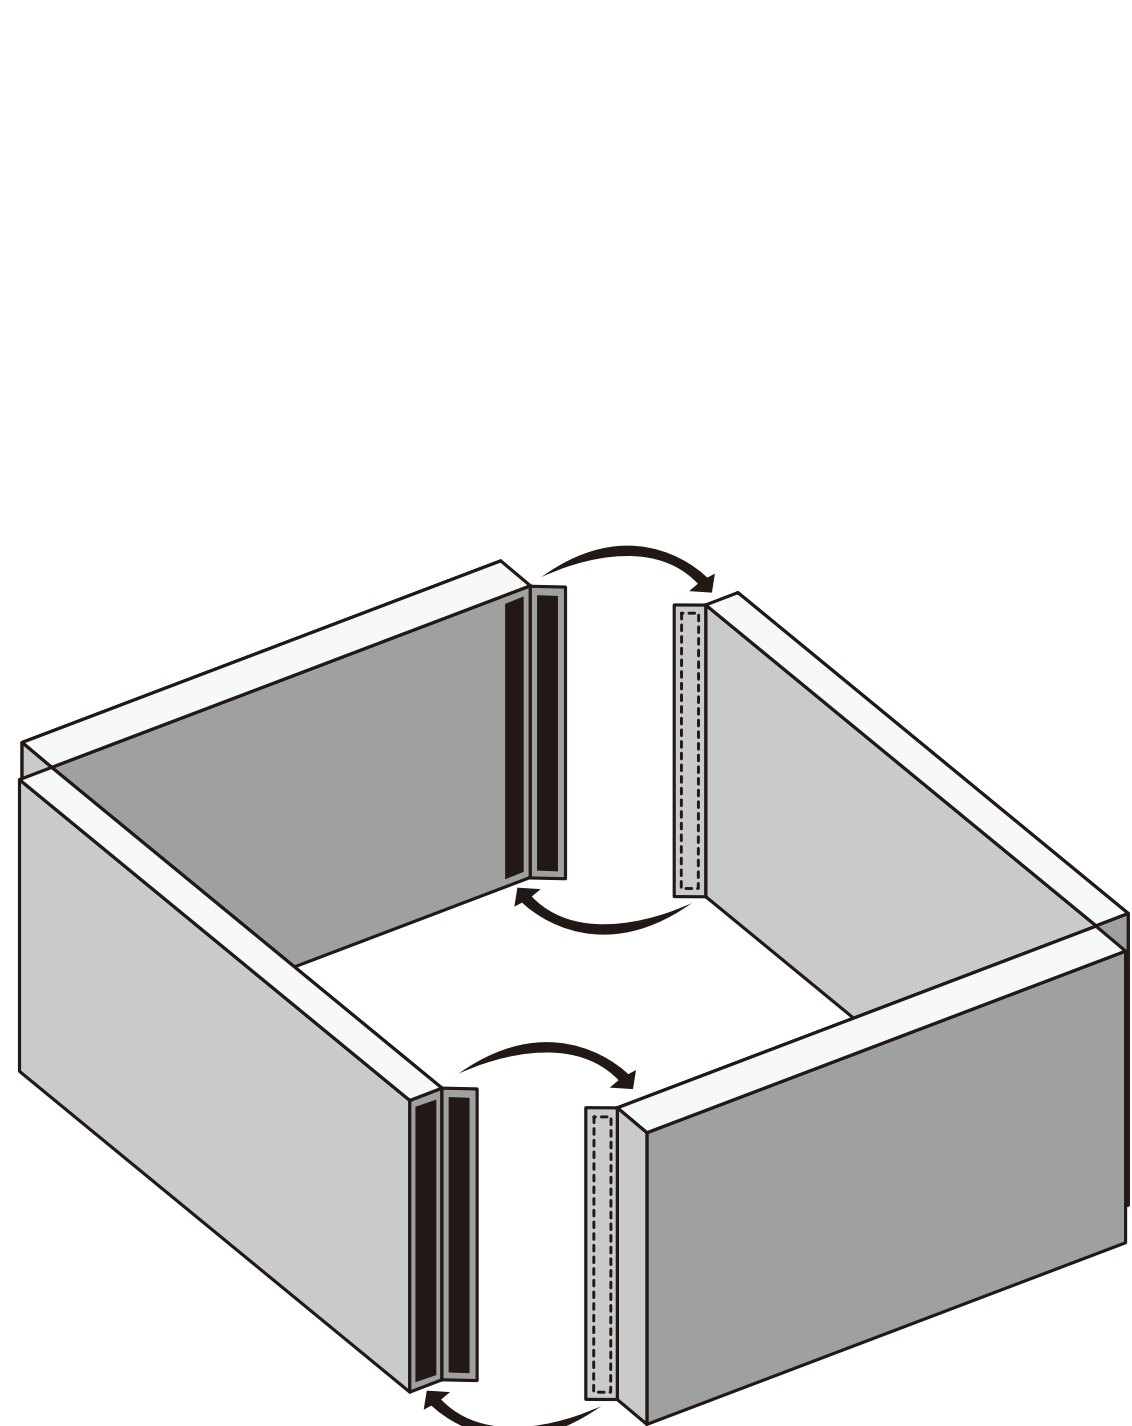

WARNING! Keep away from all flame and heat sources.

WARNING! Do not use on a slippery or smooth surface.

3 main parts

Step 1: tear open the Velcro on the sides of A&B. When not in use, please stick back for storage.

Step 2: connect the Velcro as image shown.

Step 3: put part C inside.

Step 4: installation is complete.

MADE IN CHINA
CUSTOMER SERVICE:
KMART AU: 1800 124 125
KMART NZ: 0800 945 995
TARGET AU: 1300 753 567