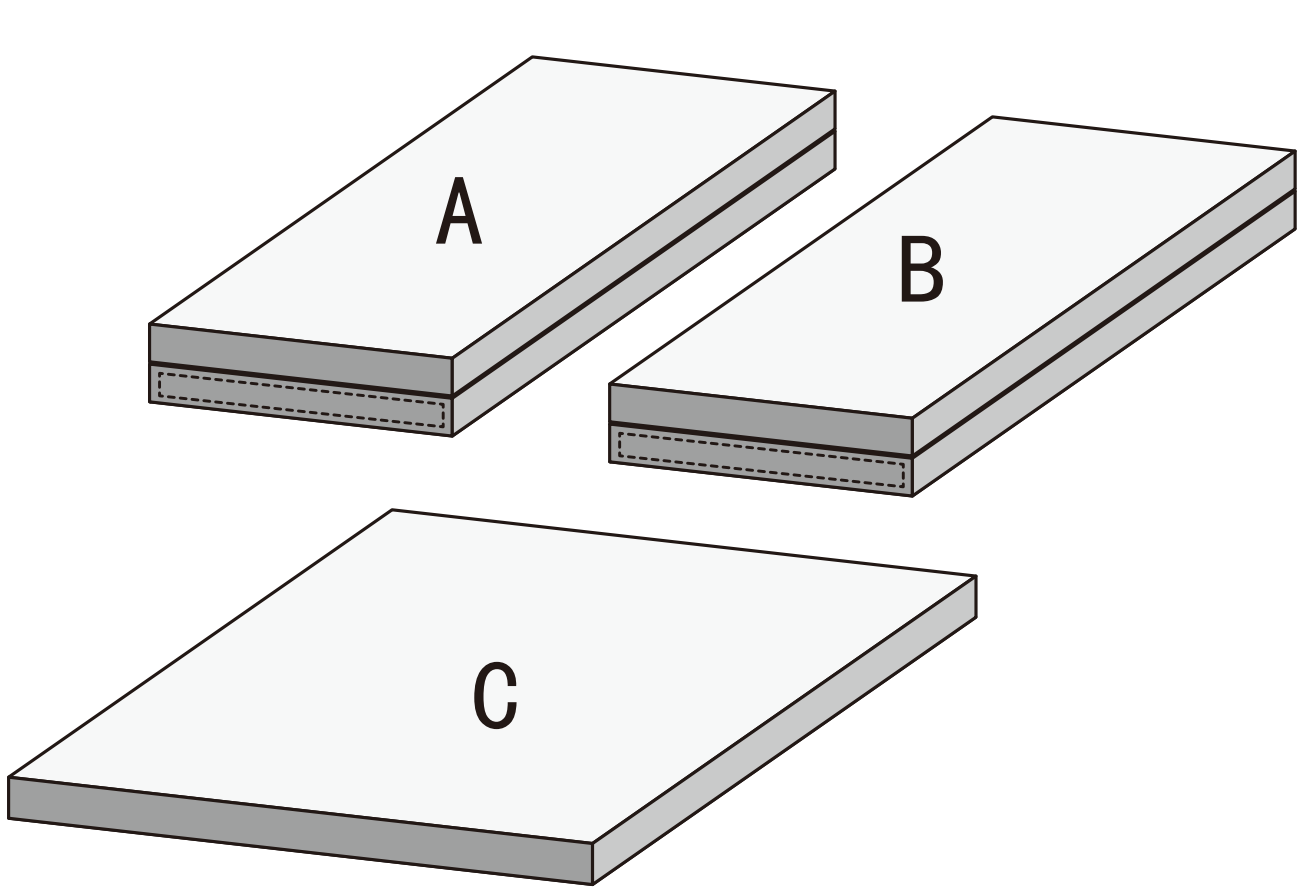

FOAM PLAY PIT INSTRUCTIONS
KC: 43477173

Read the information supplied by the manufacturer.

WARNING! Requires adult assembly only. Use only under adult supervision.

WARNING! Not suitable for children under 3 years. Choking hazard.

WARNING! Keep away from all flame and heat sources.

WARNING! Do not use on a slippery or smooth surface.

3 main parts

Step 1: tear open the Velcro on the sides of A&B. When not in use, please stick back for storage.

Step 2: connect the Velcro as image shown.

Step 3: put part C inside.

Step 4: installation is complete.

MADE IN CHINA
CUSTOMER SERVICE:
KMART AU: 1800 124 125
KMART NZ: 0800 945 995
TARGET AU: 1300 753 567