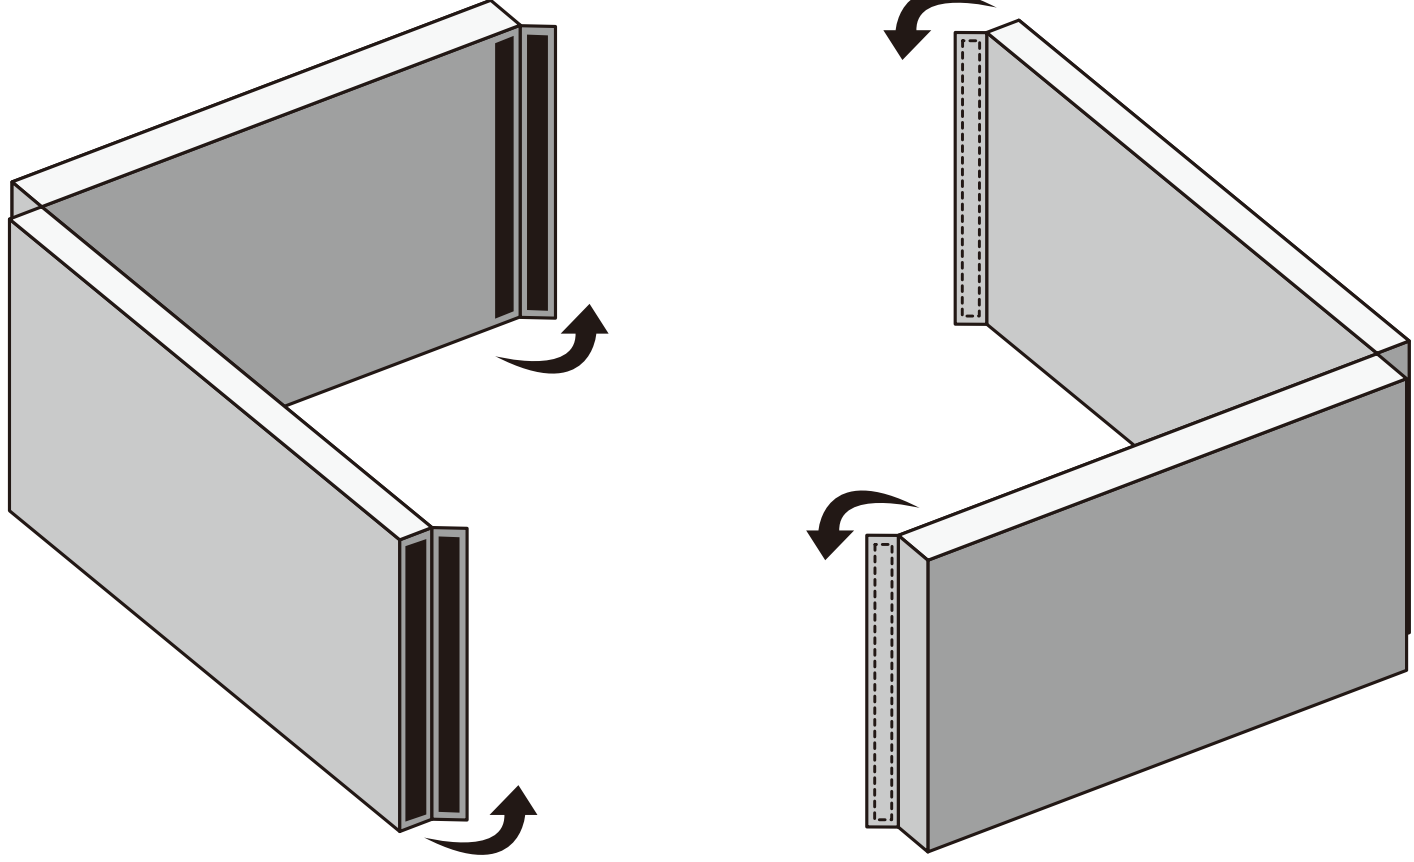

FOAM PLAY PIT INSTRUCTIONS
KC: 43477173

Read the information supplied by the manufacturer.

WARNING! Requires adult assembly only. Use only under adult supervision.

WARNING! Not suitable for children under 3 years. Choking hazard.

WARNING! Keep away from all flame and heat sources.

WARNING! Do not use on a slippery or smooth surface.

3 main parts

Step 1: tear open the Velcro on the sides of A&B. When not in use, please stick back for storage.

Step 2: connect the Velcro as image shown.

Step 3: put part C inside.

Step 4: installation is complete.

MADE IN CHINA
CUSTOMER SERVICE:
KMART AU: 1800 124 125
KMART NZ: 0800 945 995
TARGET AU: 1300 753 567