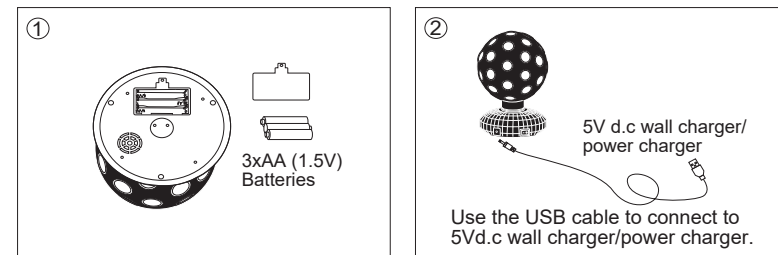

ROTATING DISCO BALL LIGHT (Model No.: BD24496W Keycode: 43479993)

Contents:

Connecting Power:

Power Connection:

Two power connection options are available as below

1. Install 3 x AA batteries into the battery compartment (batteries not included).
2. Connect the USB cable to USB power source.

Product Specification:

Input power: USB 5V 1A or 3 x AA batteries (not included).
Projection distance up to 3m approx..

Battery Installation:

- ▶ Open the battery compartment cover at the bottom of unit.
- ▶ Unscrew the screw and lift the cover off.
- ▶ Insert 3 x AA 1.5V batteries (not included) according to the polarity indicated in the battery compartment.
- ▶ Reinstall the battery compartment cover.
- ▶ Remove the batteries if they are flat or if you do not use the device for a long period of time.