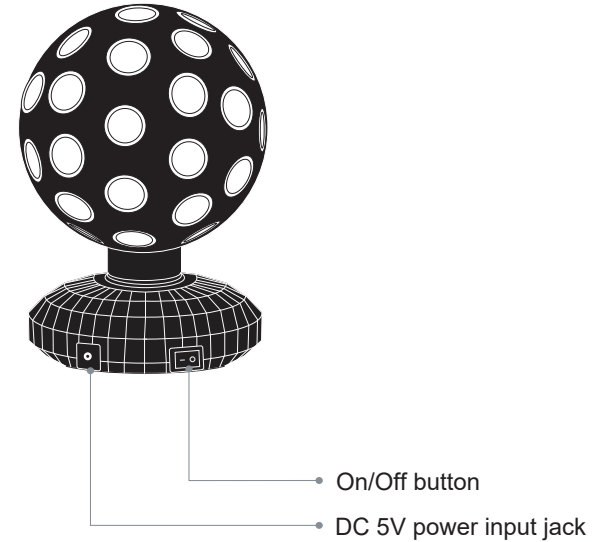

ROTATING DISCO BALL LIGHT (Model No.: BD24496W Keycode: 43479993)

Contents:

Connecting Power:

Power Connection:

Two power connection options are available as below

1. Install 3 x AA batteries into the battery compartment (batteries not included).
2. Connect the USB cable to USB power source.

Product Specification:

Input power: USB 5V 1A or 3 x AA batteries (not included).
Projection distance up to 3m approx..

Battery Installation:

- ▶ Open the battery compartment cover at the bottom of unit.
- ▶ Unscrew the screw and lift the cover off.
- ▶ Insert 3 x AA 1.5V batteries (not included) according to the polarity indicated in the battery compartment.
- ▶ Reinstall the battery compartment cover.
- ▶ Remove the batteries if they are flat or if you do not use the device for a long period of time.