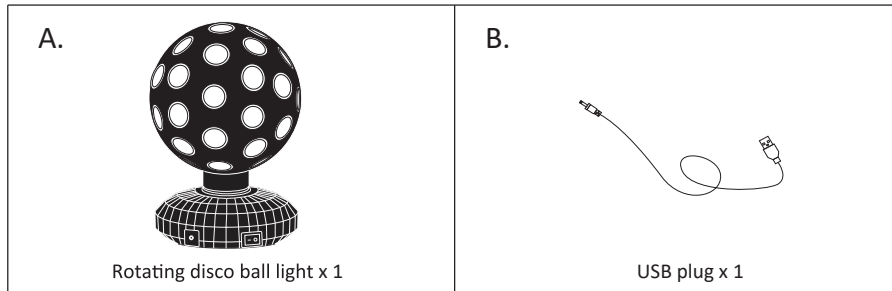

ROTATING DISCO BALL LIGHT (Model No.: BD24496W Keycode: 43479993)

Contents:

Connecting Power:

Power Connection:

Two power connection options are available as below

1. Install 3 x AA batteries into the battery compartment (batteries not included).
2. Connect the USB cable to USB power source.

Product Specification:

Input power: USB 5V 1A or 3 x AA batteries (not included).
Projection distance up to 3m approx..

Battery Installation:

- ▶ Open the battery compartment cover at the bottom of unit.
- ▶ Unscrew the screw and lift the cover off.
- ▶ Insert 3 x AA 1.5V batteries (not included) according to the polarity indicated in the battery compartment.
- ▶ Reinstall the battery compartment cover.
- ▶ Remove the batteries if they are flat or if you do not use the device for a long period of time.