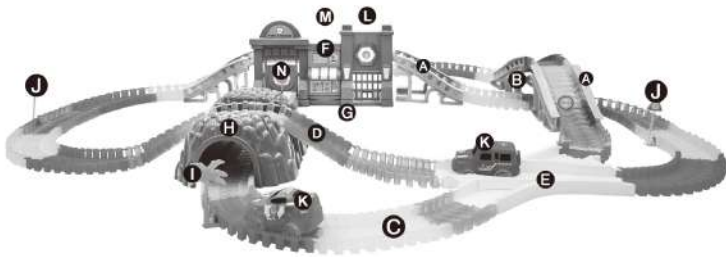

CITY TRACK FIRE STATION

3+ YEARS

A		X8	H		X1
B		X8	I		X1
C		X261	J		X3
D		X4	K		X2
E		X1	L		X2
F		X1	M		X2
G		X1	N		X2

A. SLOPE X 8 PIECES
 B. SLOPE COLUMN X 8 PIECES
 C. TRACK X 261 PIECES
 D. WHITE RAILWAY X 4 PIECES
 E. FORK X 1 PIECE
 F. POLICE STATION WALL X1 PIECE
 G. POLICE STATION BASE X 1 PIECE

H. MOUNTAIN X 1 PIECE
 I. PALM TREE X 1 PIECE
 J. INDICATOR X 3 PIECES
 K. CAR X 2 PIECES
 L. WALL X 2 PIECES
 M. LOAD-BEARING COLUMN X 2 PIECES
 N. DOOR X 2 PIECES

WARNING: THIS TOY PRODUCES FLASHES THAT MAY TRIGGER EPILEPSY IN SENSITISED INDIVIDUALS.

WARNING: FOR SAFETY REASONS, REMOVE ALL TAGS, LABELS, AND PLASTIC FASTENERS BEFORE GIVING THIS TOY TO YOUR CHILD.

CITY TRACK POLICE

3+ YEARS

A		X8
B		X8
C		X260
D		X4
E		X1
F		X1
G		X1
H		X1

I		X1
J		X3
K		X2
L		X1
M		X2
N		X2
O		X2

A. SLOPE X 8 PIECES
 B. SLOPE COLUMN X 8 PIECES
 C. TRACK X 260 PIECES
 D. WHITE RAILWAY X 4 PIECES
 E. FORK X 1 PIECE
 F. POLICE STATION WALL X1 PIECE
 G. POLICE STATION BASE X 1 PIECE
 H. MOUNTAIN X 1 PIECE