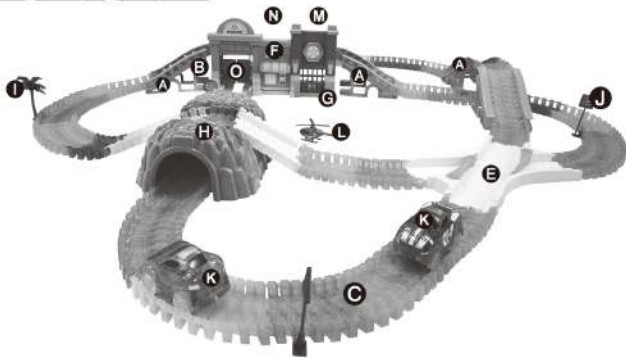

K: 43-486-915 | T: 70-384-376

WARNING: CHOKING HAZARD
 SMALL PARTS. NOT FOR CHILDREN UNDER 3 YEARS.

WARNING: BATTERIES ARE TO BE INSERTED WITH THE CORRECT POLARITY (+ AND -). DO NOT MIX DIFFERENT TYPES OF BATTERIES OR NEW AND USED BATTERIES. NON-RECHARGEABLE BATTERIES ARE NOT TO BE RECHARGED. RECHARGEABLE BATTERIES ARE ONLY TO BE CHARGED UNDER ADULT SUPERVISION. THE SUPPLY TERMINALS ARE NOT TO BE SHORT-CIRCUITED. REMOVE BATTERIES FROM THE TOY WHEN NOT IN USE FOR AN EXTENDED TIME OR WHEN BATTERIES BECOME EXHAUSTED. BATTERY INSTALLATION BY AN ADULT IS REQUIRED. DISPOSE OF BATTERIES RESPONSIBLY. DO NOT DISPOSE OF IN FIRE.

WARNING: FOR SAFETY REASONS, REMOVE ALL TAGS, LABELS, AND PLASTIC FASTENERS BEFORE GIVING THIS TOY TO YOUR CHILD.

CITY TRACK POLICE

3+ YEARS

A		X8
B		X8
C		X260
D		X4
E		X1
F		X1
G		X1
H		X1

I		X1
J		X3
K		X2
L		X1
M		X2
N		X2
O		X2

A. SLOPE X 8 PIECES
 B. SLOPE COLUMN X 8 PIECES
 C. TRACK X 260 PIECES
 D. WHITE RAILWAY X 4 PIECES
 E. FORK X 1 PIECE
 F. POLICE STATION WALL X1 PIECE
 G. POLICE STATION BASE X 1 PIECE
 H. MOUNTAIN X 1 PIECE