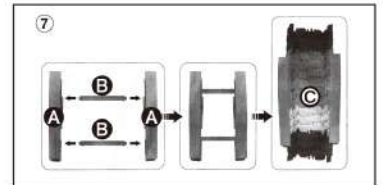

CITY TRACK FIRE STATION

3+ YEARS

A		X8	H		X1
B		X8	I		X1
C		X261	J		X3
D		X4	K		X2
E		X1	L		X2
F		X1	M		X2
G		X1	N		X2

A. SLOPE X 8 PIECES
 B. SLOPE COLUMN X 8 PIECES
 C. TRACK X 261 PIECES
 D. WHITE RAILWAY X 4 PIECES
 E. FORK X 1 PIECE
 F. POLICE STATION WALL X1 PIECE
 G. POLICE STATION BASE X 1 PIECE

H. MOUNTAIN X 1 PIECE
 I. PALM TREE X 1 PIECE
 J. INDICATOR X 3 PIECES
 K. CAR X 2 PIECES
 L. WALL X 2 PIECES
 M. LOAD-BEARING COLUMN X 2 PIECES
 N. DOOR X 2 PIECES

WARNING: THIS TOY PRODUCES FLASHES THAT MAY TRIGGER EPILEPSY IN SENSITISED INDIVIDUALS.