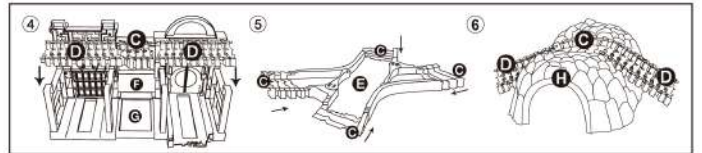

CITY TRACK FIRE STATION

3+ YEARS

A		X8	H		X1
B		X8	I		X1
C		X261	J		X3
D		X4	K		X2
E		X1	L		X2
F		X1	M		X2
G		X1	N		X2

A. SLOPE X 8 PIECES
 B. SLOPE COLUMN X 8 PIECES
 C. TRACK X 261 PIECES
 D. WHITE RAILWAY X 4 PIECES
 E. FORK X 1 PIECE
 F. POLICE STATION WALL X1 PIECE
 G. POLICE STATION BASE X 1 PIECE

H. MOUNTAIN X 1 PIECE
 I. PALM TREE X 1 PIECE
 J. INDICATOR X 3 PIECES
 K. CAR X 2 PIECES
 L. WALL X 2 PIECES
 M. LOAD-BEARING COLUMN X 2 PIECES
 N. DOOR X 2 PIECES

WARNING: THIS TOY PRODUCES FLASHES THAT MAY TRIGGER EPILEPSY IN SENSITISED INDIVIDUALS.