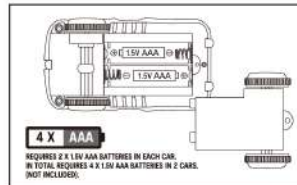

WARNING: THIS TOY PRODUCES FLASHES THAT MAY TRIGGER EPILEPSY IN SENSITISED INDIVIDUALS.

K: 43-486-915 | T: 70-384-376

WARNING: CHOKING HAZARD
SMALL PARTS. NOT FOR CHILDREN UNDER 3 YEARS.

WARNING: BATTERIES ARE TO BE INSERTED WITH THE CORRECT POLARITY (+ AND -). DO NOT MIX DIFFERENT TYPES OF BATTERIES OR NEW AND USED BATTERIES. NON-RECHARGEABLE BATTERIES ARE NOT TO BE RECHARGED. RECHARGEABLE BATTERIES ARE ONLY TO BE CHARGED UNDER ADULT SUPERVISION. THE SUPPLY TERMINALS ARE NOT TO BE SHORT-CIRCUITED. REMOVE BATTERIES FROM THE TOY WHEN NOT IN USE FOR AN EXTENDED TIME OR WHEN BATTERIES BECOME EXHAUSTED. BATTERY INSTALLATION BY AN ADULT IS REQUIRED. DISPOSE OF BATTERIES RESPONSIBLY. DO NOT DISPOSE OF IN FIRE.

WARNING: FOR SAFETY REASONS, REMOVE ALL TAGS, LABELS, AND PLASTIC FASTENERS BEFORE GIVING THIS TOY TO YOUR CHILD.