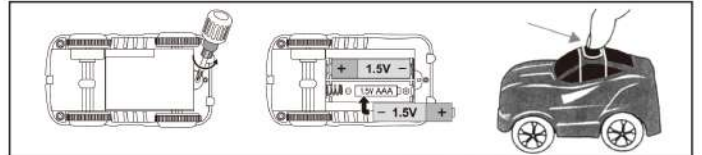

WARNING: THIS TOY PRODUCES FLASHES THAT MAY TRIGGER EPILEPSY IN SENSITISED INDIVIDUALS.

K: 43-486-915 | T: 70-384-376

WARNING: CHOKING HAZARD
SMALL PARTS. NOT FOR CHILDREN UNDER 3 YEARS.

WARNING: BATTERIES ARE TO BE INSERTED WITH THE CORRECT POLARITY (+ AND -). DO NOT MIX DIFFERENT TYPES OF BATTERIES OR NEW AND USED BATTERIES. NON-RECHARGEABLE BATTERIES ARE NOT TO BE RECHARGED. RECHARGEABLE BATTERIES ARE ONLY TO BE CHARGED UNDER ADULT SUPERVISION. THE SUPPLY TERMINALS ARE NOT TO BE SHORT-CIRCUITED. REMOVE BATTERIES FROM THE TOY WHEN NOT IN USE FOR AN EXTENDED TIME OR WHEN BATTERIES BECOME EXHAUSTED. BATTERY INSTALLATION BY AN ADULT IS REQUIRED. DISPOSE OF BATTERIES RESPONSIBLY. DO NOT DISPOSE OF IN FIRE.

WARNING: FOR SAFETY REASONS, REMOVE ALL TAGS, LABELS, AND PLASTIC FASTENERS BEFORE GIVING THIS TOY TO YOUR CHILD.