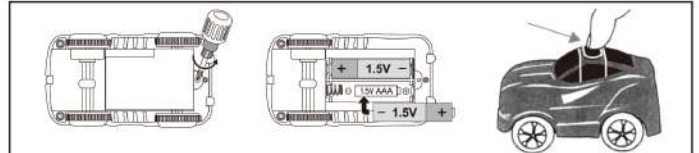

WARNING: THIS TOY PRODUCES FLASHES THAT MAY TRIGGER EPILEPSY IN SENSITISED INDIVIDUALS.

K: 43-486-915 | T: 70-384-376

WARNING: CHOKING HAZARD
SMALL PARTS. NOT FOR CHILDREN UNDER 3 YEARS.

WARNING: BATTERIES ARE TO BE INSERTED WITH THE CORRECT POLARITY (+ AND -). DO NOT MIX DIFFERENT TYPES OF BATTERIES OR NEW AND USED BATTERIES. NON-RECHARGEABLE BATTERIES ARE NOT TO BE RECHARGED. RECHARGEABLE BATTERIES ARE ONLY TO BE CHARGED UNDER ADULT SUPERVISION. THE SUPPLY TERMINALS ARE NOT TO BE SHORT-CIRCUITED. REMOVE BATTERIES FROM THE TOY WHEN NOT IN USE FOR AN EXTENDED TIME OR WHEN BATTERIES BECOME EXHAUSTED. BATTERY INSTALLATION BY AN ADULT IS REQUIRED. DISPOSE OF BATTERIES RESPONSIBLY. DO NOT DISPOSE OF IN FIRE.

WARNING: FOR SAFETY REASONS, REMOVE ALL TAGS, LABELS, AND PLASTIC FASTENERS BEFORE GIVING THIS TOY TO YOUR CHILD.