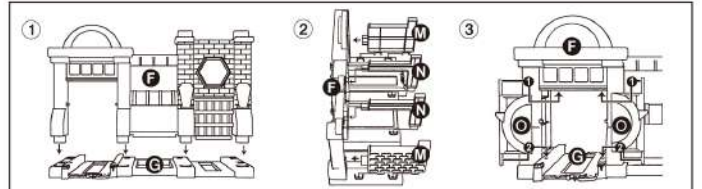

CITY TRACK FIRE STATION

3+ YEARS

A		X8	H		X1
B		X8	I		X1
C		X261	J		X3
D		X4	K		X2
E		X1	L		X2
F		X1	M		X2
G		X1	N		X2

A. SLOPE X 8 PIECES
 B. SLOPE COLUMN X 8 PIECES
 C. TRACK X 261 PIECES
 D. WHITE RAILWAY X 4 PIECES
 E. FORK X 1 PIECE
 F. POLICE STATION WALL X1 PIECE
 G. POLICE STATION BASE X 1 PIECE

H. MOUNTAIN X 1 PIECE
 I. PALM TREE X 1 PIECE
 J. INDICATOR X 3 PIECES
 K. CAR X 2 PIECES
 L. WALL X 2 PIECES
 M. LOAD-BEARING COLUMN X 2 PIECES
 N. DOOR X 2 PIECES

WARNING: THIS TOY PRODUCES FLASHES THAT MAY TRIGGER EPILEPSY IN SENSITISED INDIVIDUALS.