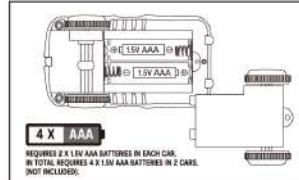

WARNING: THIS TOY PRODUCES FLASHES THAT MAY TRIGGER EPILEPSY IN SENSITISED INDIVIDUALS.

K: 43-486-915 | T: 70-384-376

WARNING: CHOKING HAZARD
SMALL PARTS. NOT FOR CHILDREN UNDER 3 YEARS.

WARNING: BATTERIES ARE TO BE INSERTED WITH THE CORRECT POLARITY (+ AND -). DO NOT MIX DIFFERENT TYPES OF BATTERIES OR NEW AND USED BATTERIES. NON-RECHARGEABLE BATTERIES ARE NOT TO BE RECHARGED. RECHARGEABLE BATTERIES ARE ONLY TO BE CHARGED UNDER ADULT SUPERVISION. THE SUPPLY TERMINALS ARE NOT TO BE SHORT-CIRCUITED. REMOVE BATTERIES FROM THE TOY WHEN NOT IN USE FOR AN EXTENDED TIME OR WHEN BATTERIES BECOME EXHAUSTED. BATTERY INSTALLATION BY AN ADULT IS REQUIRED. DISPOSE OF BATTERIES RESPONSIBLY. DO NOT DISPOSE OF IN FIRE.

WARNING: FOR SAFETY REASONS, REMOVE ALL TAGS, LABELS, AND PLASTIC FASTENERS BEFORE GIVING THIS TOY TO YOUR CHILD.