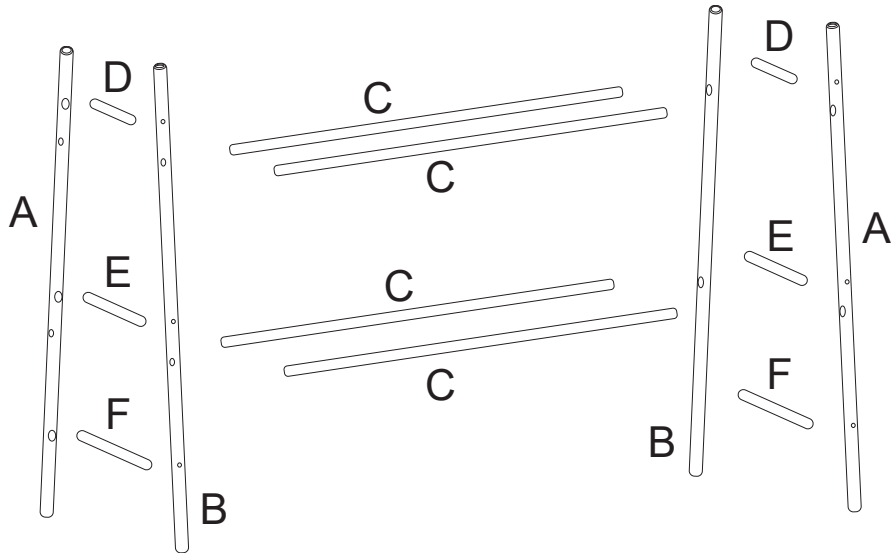

Assembly Instructions

K:43488506 | T:70262179 TOWEL RACK WHITE/BAMBOO

CARE INSTRUCTION: Wipe clean with a soft dry or damp cloth. Keep away from water and direct sunlight. For indoor and domestic use. Check and tighten all parts regularly.

WARNINGS: Do not tighten the screws until it has been fully assembled. For indoor use only. Hardware contains small screws with sharp points, Keep unassembled parts out of reach of small children.

MAXIMUM TOTAL LOADING WEIGHT: 2KGS FOR EACH RACK.

A | 2 PCS	D | 2 PCS
B | 2 PCS	E | 2 PCS
C | 4 PCS	F | 2 PCS

Hardware list

	a	5X35mm	20PCS
	b		1PCS
	c		4PCS
	d		20PCS