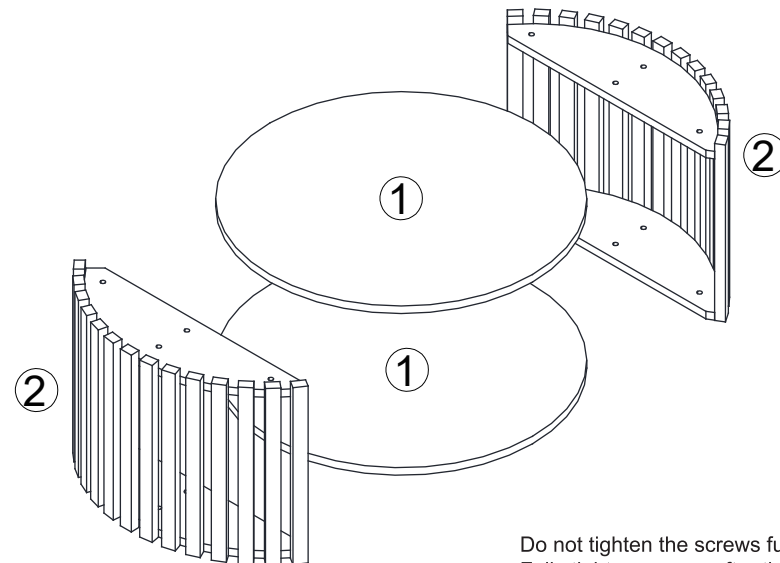

WARNING:

DO NOT STAND OR SIT ON THIS UNIT. DO NOT USE THIS UNIT UNLESS ALL BOLTS AND SCREWS ARE FIRMLY SECURED. DO NOT KNOCK OR DRAG THIS UNIT. USE ONLY ON A FLAT SURFACE. LOAD SHELF EVENLY TO PREVENT FROM TIPPING OVER. THIS PACKAGE CONTAINS SMALL PARTS AND SHARP POINTS. KEEP AWAY FROM CHILDREN AND BABIES. ADULT ASSEMBLY REQUIRED. FAILURE TO FOLLOW THESE WARNINGS COULD RESULT IN SERIOUS INJURY.

MAXIMUM SAFE LOAD: 10KG FOR EACH SHELF.

Hardware List

	A	6x18mm	16pcs
	B	4mm	1pc
	C	Paper Cover	16pcs
	D	Felt Foot Pad	6pcs

Part List

	
①	②
2 PCS	2 PCS

Do not tighten the screws fully during assembly.
Fully tighten screws after the final assembly steps.