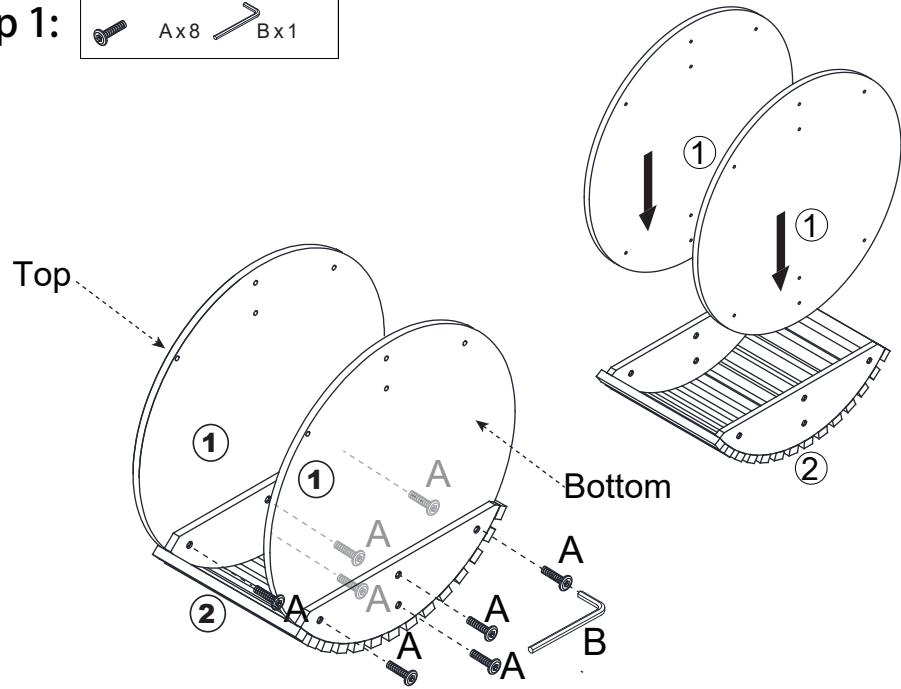

MAXIMUM SAFE LOAD: 10KG FOR EACH SHELF.

Hardware List

	A	6x18mm	16pcs
	B	4mm	1pc
	C	Paper Cover	16pcs
	D	Felt Foot Pad	6pcs

Part List

	
①	②
2 PCS	2 PCS

Do not tighten the screws fully during assembly.
Fully tighten screws after the final assembly steps.

Step 1:

Step 2:

Step 3: