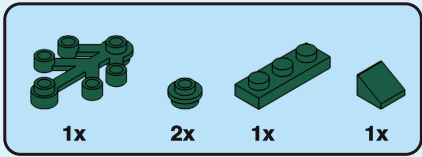

miniblocks
Light Up
Rose in Dome
Instructions

6+
years

Flower
Series

223
PIECES

Difficulty Level

K: 43495252 | T: 70385380

1

2