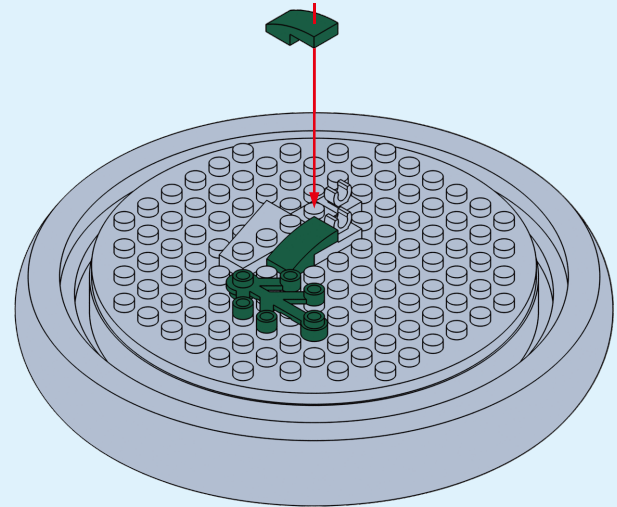

miniblocks
Light Up
Rose in Dome
Instructions

6+
years

Flower
Series

223
PIECES

Difficulty Level

K: 43495252 | T: 70385380

1

2