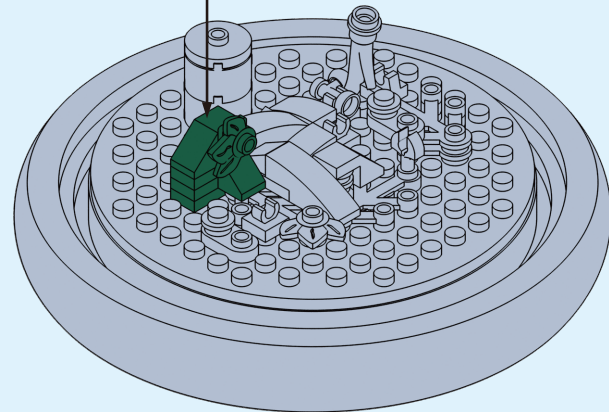

miniblocks
Light Up
Rose in Dome
Instructions

6+
years

Flower
Series

223
PIECES

Difficulty Level

K: 43495252 | T: 70385380

1

2

11

12

13

14

15

16

17

18