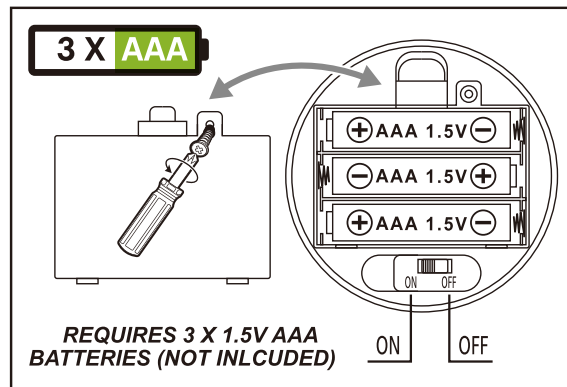

43

44

ADULT ASSISTANCE IS RECOMMENDED.

WARNING: CHOKING HAZARD

SMALL PARTS. NOT FOR CHILDREN UNDER 3 YEARS.

BATTERY DIAGRAM:

WARNING: BATTERIES ARE TO BE INSERTED WITH THE CORRECT POLARITY (+ AND -). DO NOT MIX DIFFERENT TYPES OF BATTERIES OR NEW AND USED BATTERIES. NON-RECHARGEABLE BATTERIES ARE NOT TO BE RECHARGED. RECHARGEABLE BATTERIES SHOULD BE CHARGED UNDER ADULT SUPERVISION. RECHARGEABLE BATTERIES ARE TO BE REMOVED FROM THE TOY BEFORE BEING CHARGED. THE SUPPLY TERMINALS ARE NOT TO BE SHORT-CIRCUITED. REMOVE BATTERIES FROM THE TOY WHEN NOT IN USE FOR EXTENDED TIME OR WHEN BATTERIES BECOME EXHAUSTED. BATTERY INSTALLATION BY AN ADULT IS REQUIRED. DISPOSE OF BATTERIES RESPONSIBLY. DO NOT DISPOSE OF IN FIRE.