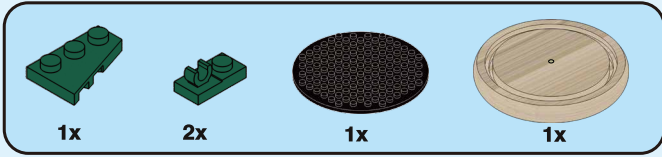

miniblocks
Light Up
Rose in Dome
Instructions

6+
years

Flower
Series

223
PIECES

Difficulty Level

K: 43495252 | T: 70385380

1

2