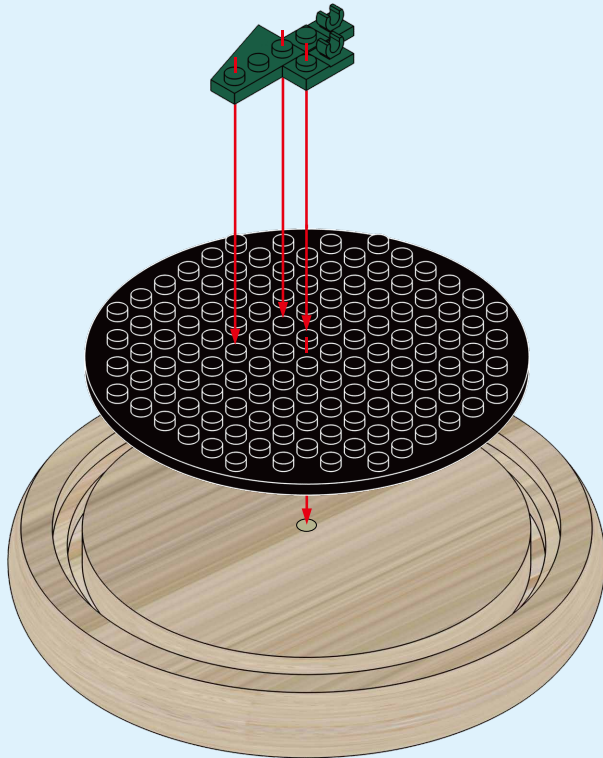

miniblocks
Light Up
Rose in Dome
Instructions

6+
years

Flower
Series

223
PIECES

Difficulty Level

K: 43495252 | T: 70385380

1

2