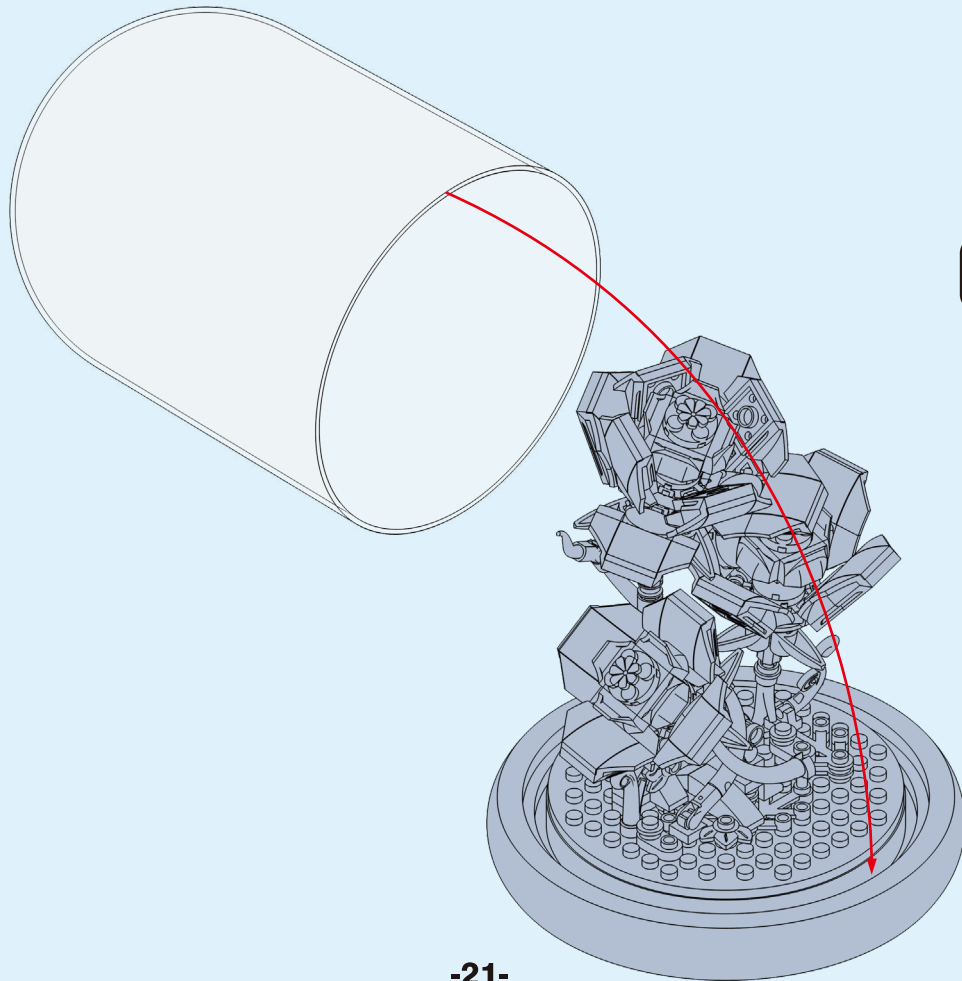

35

36

37

38

39

40

41

42

43

44

ADULT ASSISTANCE IS RECOMMENDED.

WARNING: CHOKING HAZARD

SMALL PARTS. NOT FOR CHILDREN UNDER 3 YEARS.

BATTERY DIAGRAM:

WARNING: BATTERIES ARE TO BE INSERTED WITH THE CORRECT POLARITY (+ AND -). DO NOT MIX DIFFERENT TYPES OF BATTERIES OR NEW AND USED BATTERIES. NON-RECHARGEABLE BATTERIES ARE NOT TO BE RECHARGED. RECHARGEABLE BATTERIES SHOULD BE CHARGED UNDER ADULT SUPERVISION. RECHARGEABLE BATTERIES ARE TO BE REMOVED FROM THE TOY BEFORE BEING CHARGED. THE SUPPLY TERMINALS ARE NOT TO BE SHORT-CIRCUITED. REMOVE BATTERIES FROM THE TOY WHEN NOT IN USE FOR EXTENDED TIME OR WHEN BATTERIES BECOME EXHAUSTED. BATTERY INSTALLATION BY AN ADULT IS REQUIRED. DISPOSE OF BATTERIES RESPONSIBLY. DO NOT DISPOSE OF IN FIRE.