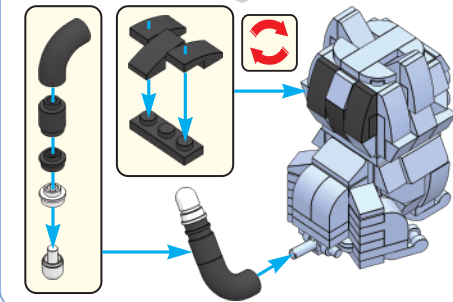

14

15

16

17

18

19

20

21

22

23