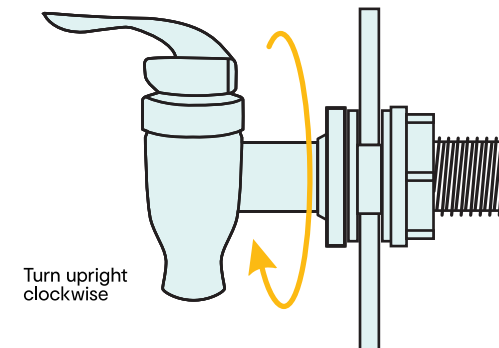

尺寸：230\*150mm

**Care Instructions:**

Hand wash only. Wash with warm soapy water before first use.

**Caution:**

- > Keep out of reach of children.
- > Breakable, handle with care.
- > Do not move when full.
- > Not recommended for hot liquids or carbonated drinks.
- > Ensure the spout has been tightened as per the instructions below prior to using.
- > To allow a consistent flow of liquid from the dispenser, do not fully tighten the lid.

**Assembly instructions**

**Step 1** with the spout upside down, hand tighten the nut clockwise on the inside of the drink dispenser.

**Step 2** while holding the nut with one hand, turn the spout (through half a turn) clockwise with your other hand to tighten firmly.

**Step 3** If the drink dispenser has any leaks, tighten the nut slightly to obtain a tighter seal.