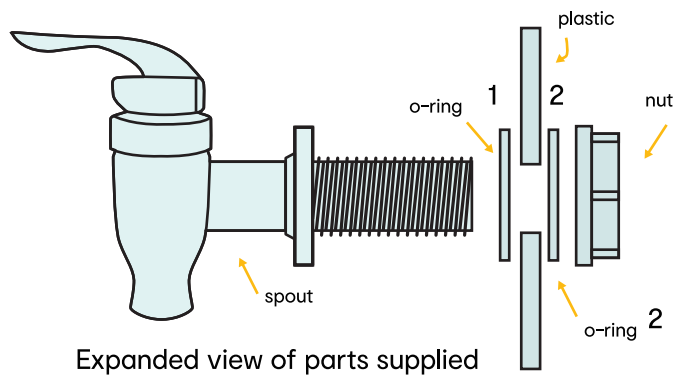

尺寸：230\*150mm

**Care Instructions:**

Hand wash only. Wash with warm soapy water before first use.

**Caution:**

- > Keep out of reach of children.
- > Breakable, handle with care.
- > Do not move when full.
- > Not recommended for hot liquids or carbonated drinks.
- > Ensure the spout has been tightened as per the instructions below prior to using.
- > To allow a consistent flow of liquid from the dispenser, do not fully tighten the lid.

**Assembly instructions**

**Step 1** with the spout upside down, hand tighten the nut clockwise on the inside of the drink dispenser.

**Step 2** while holding the nut with one hand, turn the spout (through half a turn) clockwise with your other hand to tighten firmly.

**Step 3** If the drink dispenser has any leaks, tighten the nut slightly to obtain a tighter seal.