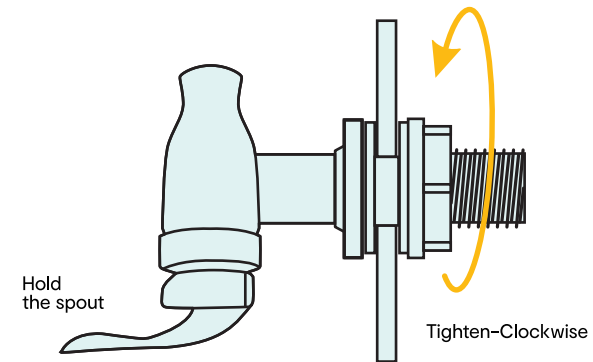

尺寸：230\*150mm

**Care Instructions:**

Hand wash only. Wash with warm soapy water before first use.

**Caution:**

- > Keep out of reach of children.
- > Breakable, handle with care.
- > Do not move when full.
- > Not recommended for hot liquids or carbonated drinks.
- > Ensure the spout has been tightened as per the instructions below prior to using.
- > To allow a consistent flow of liquid from the dispenser, do not fully tighten the lid.

**Assembly instructions**

**Step 1** with the spout upside down, hand tighten the nut clockwise on the inside of the drink dispenser.

**Step 2** while holding the nut with one hand, turn the spout (through half a turn) clockwise with your other hand to tighten firmly.

**Step 3** If the drink dispenser has any leaks, tighten the nut slightly to obtain a tighter seal.