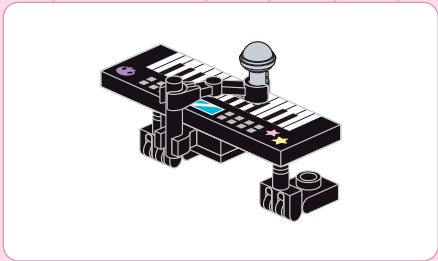

B23

B19

B25

B26

1x  
1x  
1x  
1x  
1x  
1x

This block lists the required parts for step B26. It includes a white 1x4 plate with four black studs, a light purple 1x4 plate with a hole, a light pink 1x3 plate with a hole, a red 1x3 plate with a hole, and a red 1x2 rounded brick with a hole. Each part is accompanied by a '1x' quantity label.