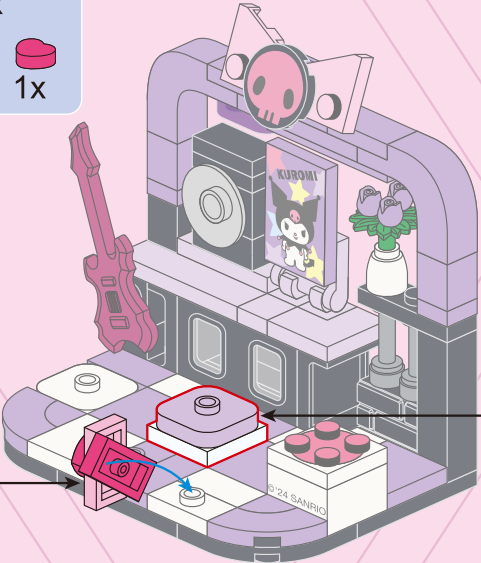

B23

B19

B25

B26

1x  
1x  
1x  
1x  
1x  
1x

This block lists the required parts for step B26. It includes a white 1x4 plate with four black studs, a light purple 1x4 plate with a hole, a light pink 1x3 plate with a hole, a red 1x3 plate with a hole, and a red 1x2 rounded brick with a hole. Each part is accompanied by a '1x' quantity label.