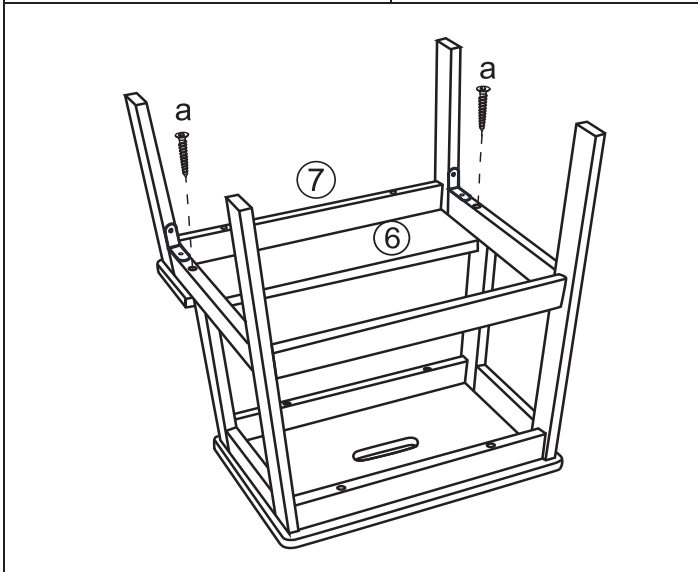

ASSEMBLY INSTRUCTION

ATTENTION!

- Be sure you have all parts before you start assembling.
- Assemble on a clean soft carpeted surface to avoid scratching.
- Keep away from direct sunlight and water.
- Maximum safe load limit is 80kg.
- We recommend a periodic check to make sure the screws remain fully tightened.
- For indoor use only.
- For one person use only.
- Take care if using power tools to assemble the product.

WARNING!

- This packaging contains small parts and sharp points, keep away from children and babies until assemble is complete.
- Ensure that step stool is fully assembled before use.