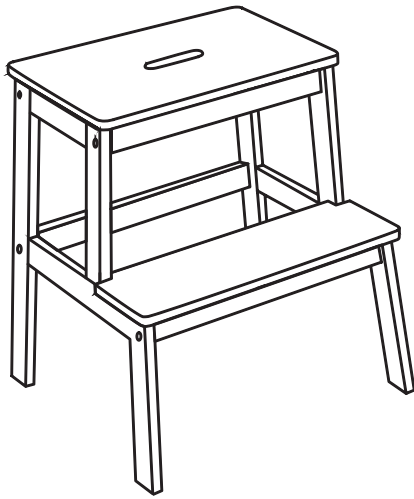

ASSEMBLY INSTRUCTION

ATTENTION!

- Be sure you have all parts before you start assembling.
- Assemble on a clean soft carpeted surface to avoid scratching.
- Keep away from direct sunlight and water.
- Maximum safe load limit is 80kg.
- We recommend a periodic check to make sure the screws remain fully tightened.
- For indoor use only.
- For one person use only.
- Take care if using power tools to assemble the product.

WARNING!

- This packaging contains small parts and sharp points, keep away from children and babies until assemble is complete.
- Ensure that step stool is fully assembled before use.