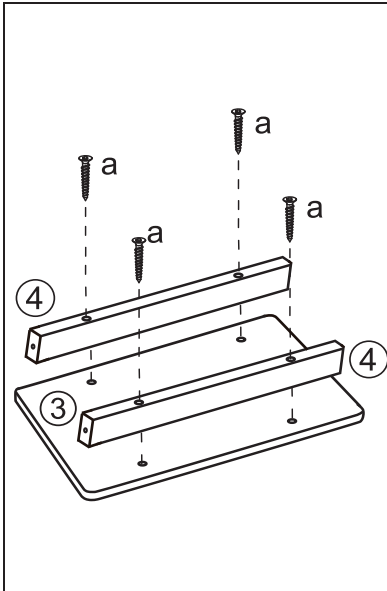

ASSEMBLY INSTRUCTION

ATTENTION!

- Be sure you have all parts before you start assembling.
- Assemble on a clean soft carpeted surface to avoid scratching.
- Keep away from direct sunlight and water.
- Maximum safe load limit is 80kg.
- We recommend a periodic check to make sure the screws remain fully tightened.
- For indoor use only.
- For one person use only.
- Take care if using power tools to assemble the product.

WARNING!

- This packaging contains small parts and sharp points, keep away from children and babies until assemble is complete.
- Ensure that step stool is fully assembled before use.