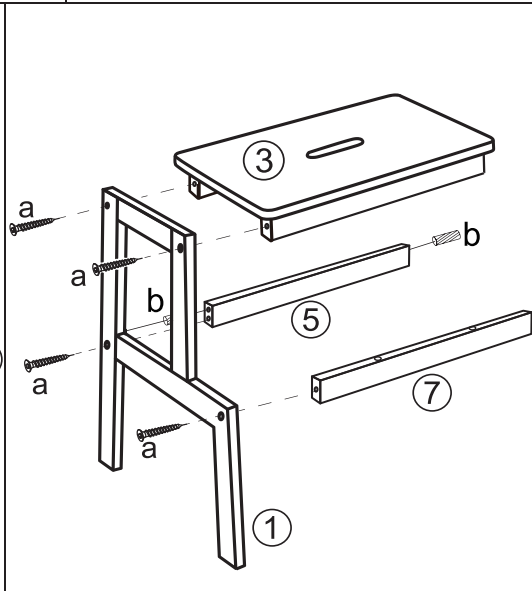

ASSEMBLY INSTRUCTION

ATTENTION!

- Be sure you have all parts before you start assembling.
- Assemble on a clean soft carpeted surface to avoid scratching.
- Keep away from direct sunlight and water.
- Maximum safe load limit is 80kg.
- We recommend a periodic check to make sure the screws remain fully tightened.
- For indoor use only.
- For one person use only.
- Take care if using power tools to assemble the product.

WARNING!

- This packaging contains small parts and sharp points, keep away from children and babies until assemble is complete.
- Ensure that step stool is fully assembled before use.