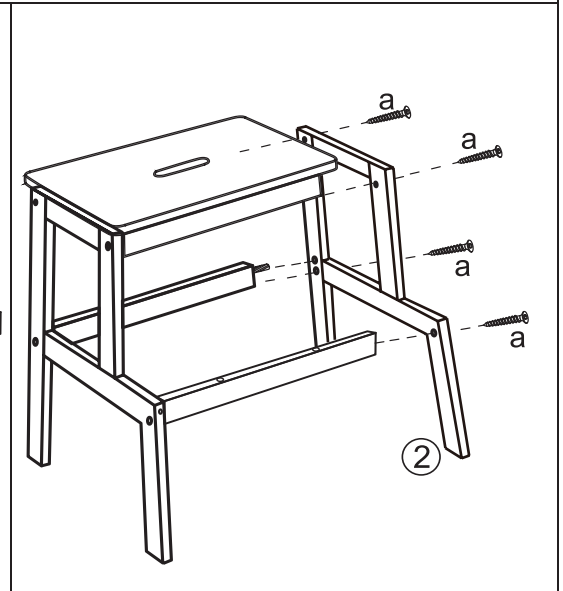

ASSEMBLY INSTRUCTION

ATTENTION!

- Be sure you have all parts before you start assembling.
- Assemble on a clean soft carpeted surface to avoid scratching.
- Keep away from direct sunlight and water.
- Maximum safe load limit is 80kg.
- We recommend a periodic check to make sure the screws remain fully tightened.
- For indoor use only.
- For one person use only.
- Take care if using power tools to assemble the product.

WARNING!

- This packaging contains small parts and sharp points, keep away from children and babies until assemble is complete.
- Ensure that step stool is fully assembled before use.