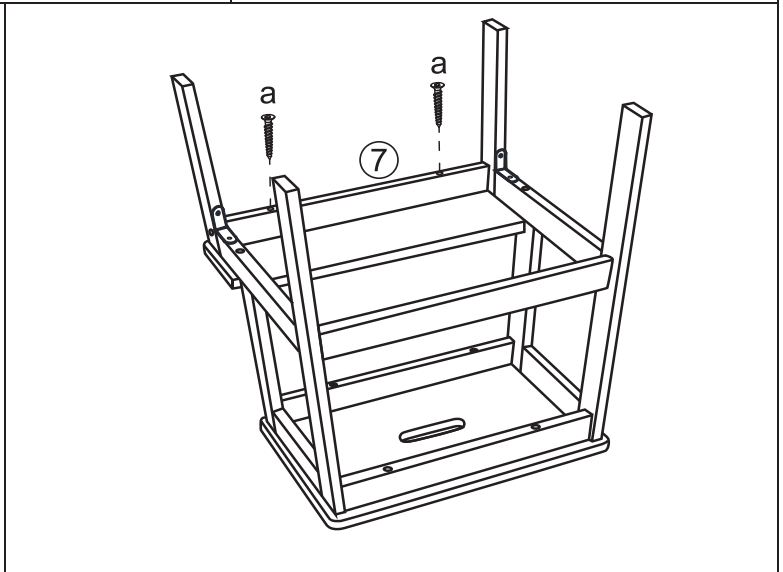

ASSEMBLY INSTRUCTION

ATTENTION!

- Be sure you have all parts before you start assembling.
- Assemble on a clean soft carpeted surface to avoid scratching.
- Keep away from direct sunlight and water.
- Maximum safe load limit is 80kg.
- We recommend a periodic check to make sure the screws remain fully tightened.
- For indoor use only.
- For one person use only.
- Take care if using power tools to assemble the product.

WARNING!

- This packaging contains small parts and sharp points, keep away from children and babies until assemble is complete.
- Ensure that step stool is fully assembled before use.