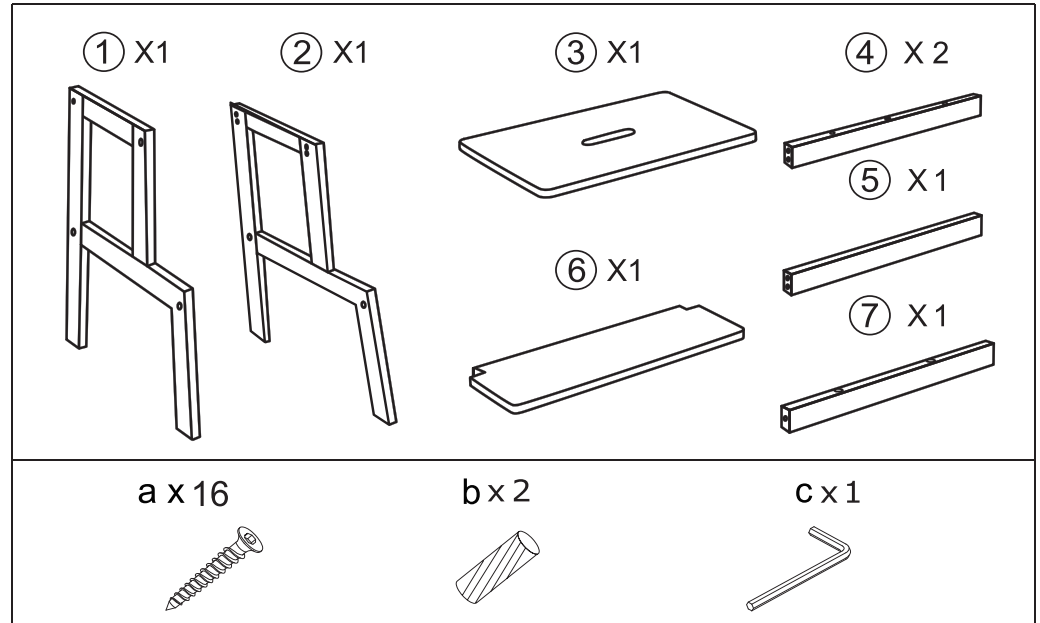

ASSEMBLY INSTRUCTION

ATTENTION!

- Be sure you have all parts before you start assembling.
- Assemble on a clean soft carpeted surface to avoid scratching.
- Keep away from direct sunlight and water.
- Maximum safe load limit is 80kg.
- We recommend a periodic check to make sure the screws remain fully tightened.
- For indoor use only.
- For one person use only.
- Take care if using power tools to assemble the product.

WARNING!

- This packaging contains small parts and sharp points, keep away from children and babies until assemble is complete.
- Ensure that step stool is fully assembled before use.