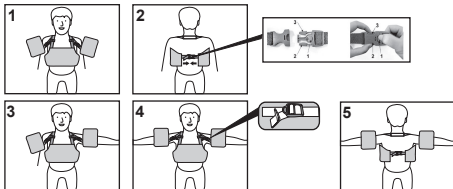

USER MANUAL**WARNING! THIS PRODUCT IS NOT A LIFE VEST.****Warning**

1. Will not protect against drowning.
2. Use only under constant, competent supervision.
3. The supervisor should be within arm's reach of the wearer.

Size	Weight
M/L	15-30kg

Dress

Fit instructions: Adjust the strap, place the vest over the child's chest and arm bands over child's upper arms' to ensure a firm but comfortable fit.

Instructions for use:

1. Allow the child to enter the water, holding their hands as they do so.
2. Establish buoyancy with water level across the shoulders. The child should be in control of the buoyancy. Do not let go of your child until capable of controlling the buoyancy.
3. Encourage the child to kick in the water and to firstly move one arm then the other. This process should not be rushed. Some children will gain confidence quickly while others will require several lessons before they can move independently.
4. Once the child is independent and confident wearing this set, you can allow the child to swim on their own.