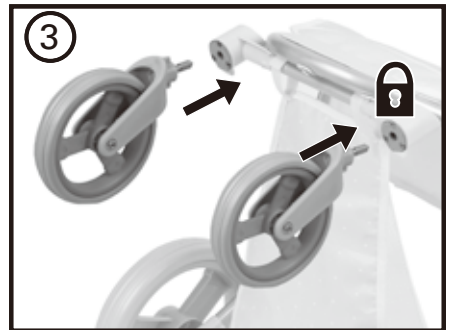

# Twin Stroller Instruction Manual

Assembly:

Lock the rear wheels

Lock the front wheels

Lock the second seat

# Twin Stroller Instruction Manual

Disassembly:

Press the button to disassemble the wheels.

Disassembly the second seat.

Move up the metal lockers and pull up the plastic lockers at the same time.

## WARNING:

NOT SUITABLE FOR CHILDREN UNDER 3 YEARS.  
SMALL PARTS AND LONG CORD.  
CHOKING HAZARD AND STRANGULATION HAZARD.