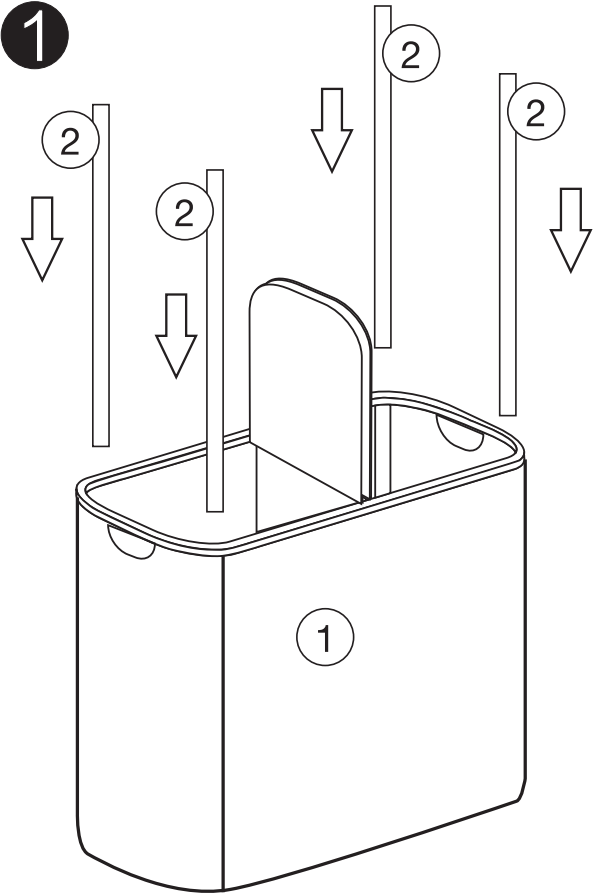

ASSEMBLY INSTRUCTIONS

TWIN LAUNDRY HAMPER WITH BAMBOO FRAME

① x1

② x4

②

MAXIMUM LOADING WEIGHT: 4KG