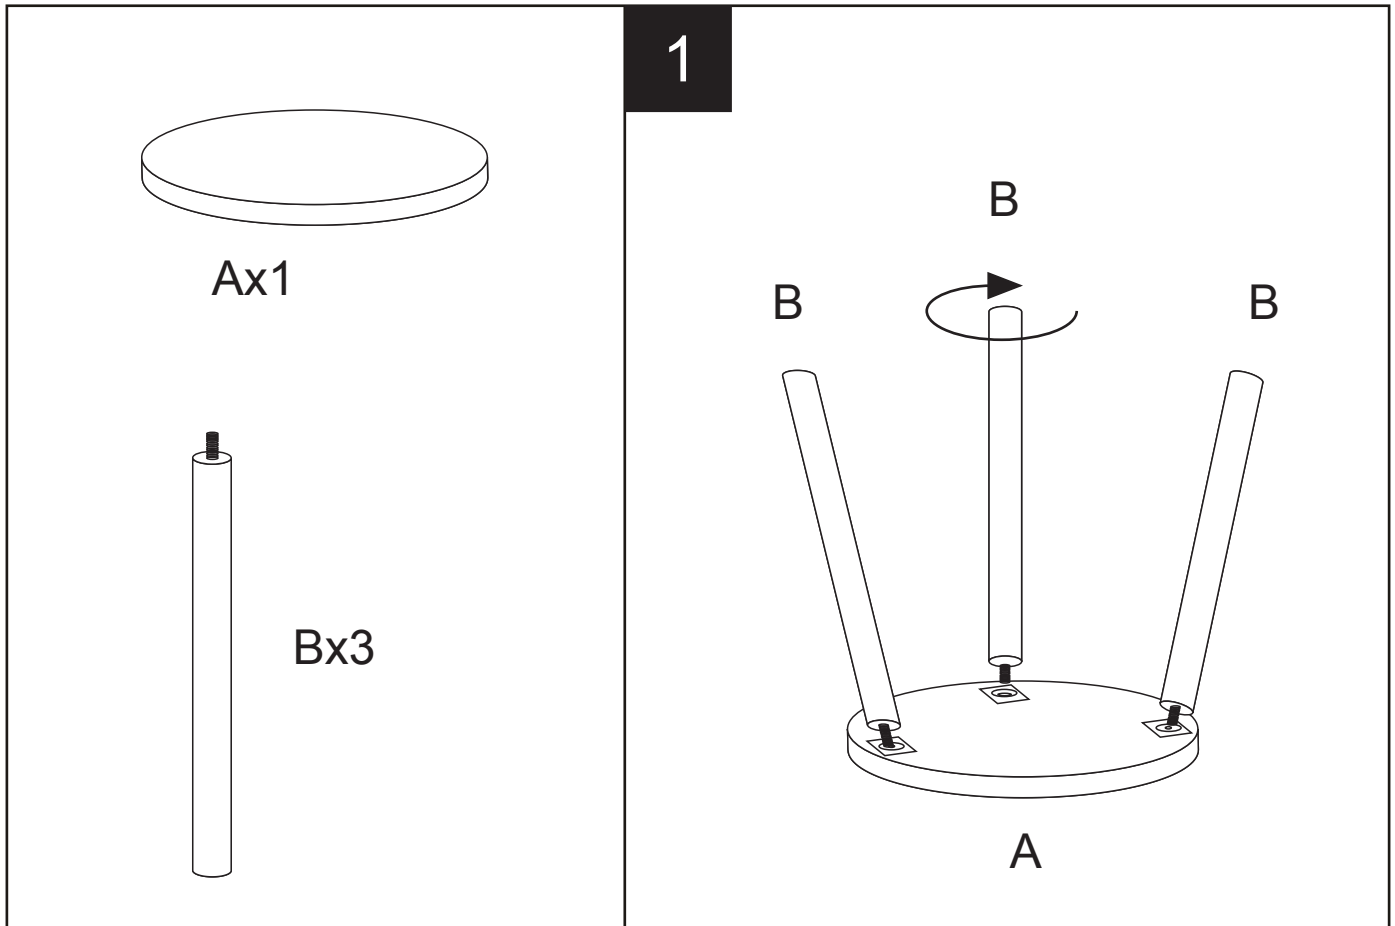

## WARNING:

ADULT ASSEMBLY REQUIRED. Hardware contains small screws with sharp points. Keep unassembled parts out of the reach of small children.  
Max. safe load limit of stool top : 50 kg  
Do not stand on this stool, don't use the stool as a ladder .  
Check tightness of screws every 3-4 weeks, failure to follow this warning could result in serious injury .