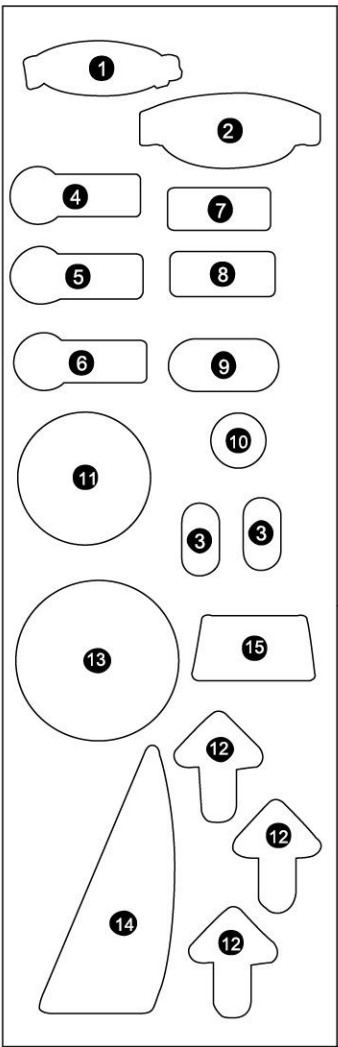

## instructions

**WARNING:** FOR SAFETY REASONS, REMOVE ALL TAGS, LABELS, AND PLASTIC FASTENERS BEFORE GIVING THIS TOY TO YOUR CHILD.

**MADE IN CHINA**  
ANKO AND KIDS&CO.ARE TRADEMARKS OF  
KMART AUSTRALIA LIMITED.

**keycode: 42705048**  
ADULT SUPERVISION REQUIRED.  
PRODUCT MAY VARY FROM THE IMAGE SHOWN.  
PLEASE KEEP THE PACKAGING FOR FUTURE REFERENCE.