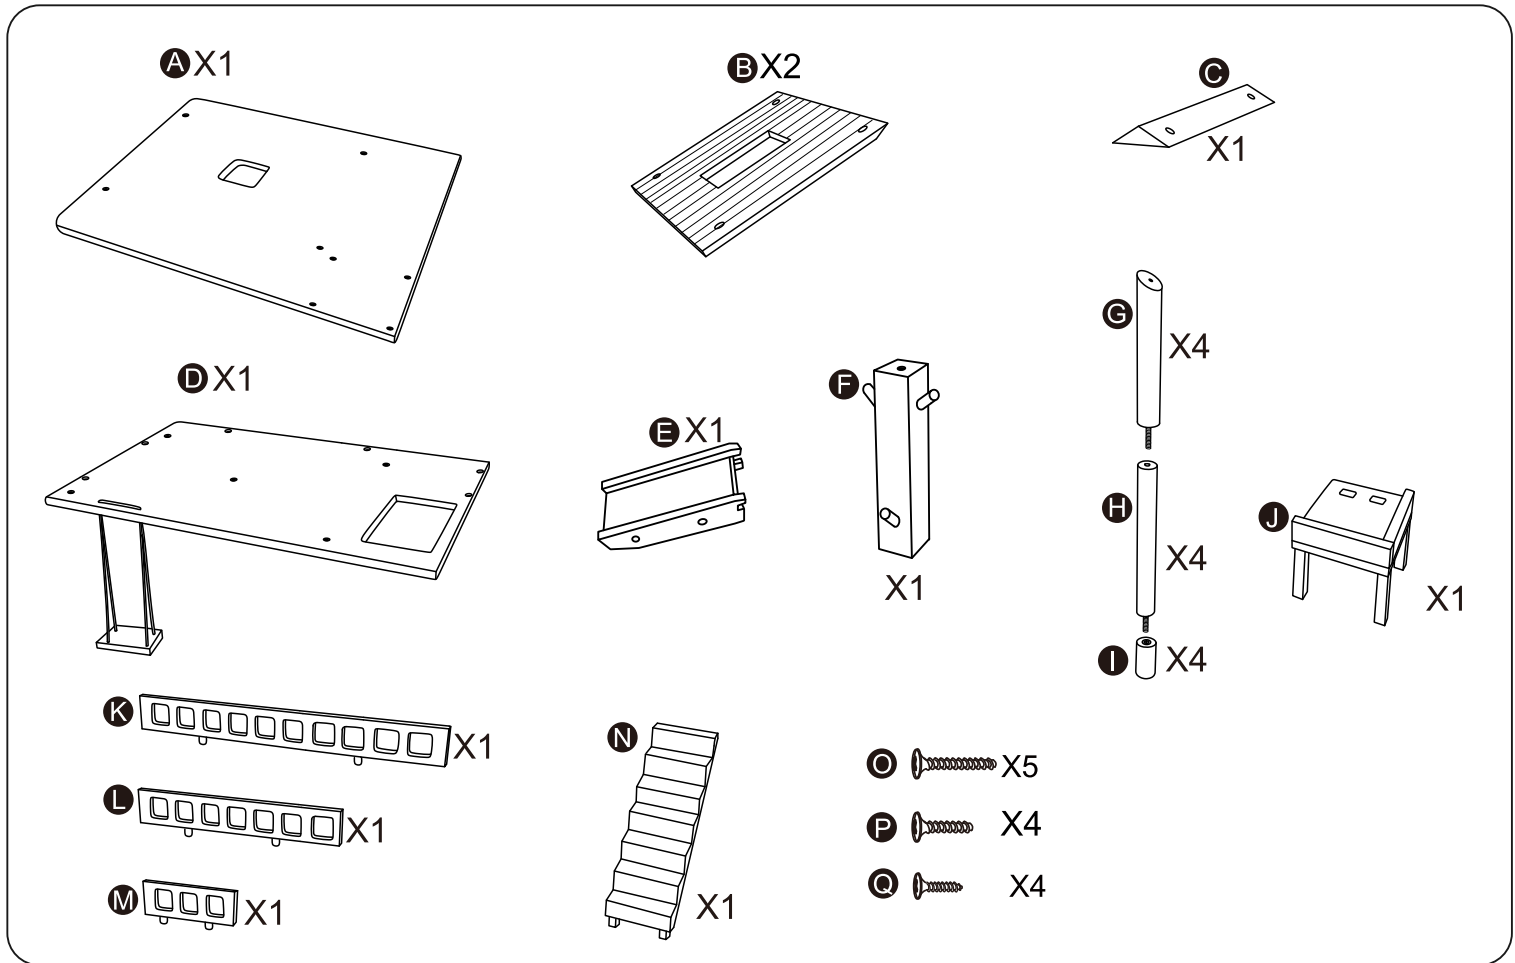

Wooden Treehouse Assembly Instructions

Keycode: 42706113

WARNING: CHOKING HAZARD-SMALL PARTS.
 NOT SUITABLE FOR CHILDREN UNDER 3 YEARS.
 CAUTION: ADULT ASSEMBLY IS REQUIRED.
 HARDWARE CONTAINS SMALL SCREWS
 WITH SHARP POINTS.
 KEEP UNASSEMBLED PARTS OUT OF
 THE REACH OF SMALL CHILDREN.
 ADULT SUPERVISION IS RECOMMENDED.
 FOR ROLE PLAY ONLY.
 WARNING: FOR SAFETY REASONS,
 REMOVE ALL TAGS, LABELS AND
 PLASTIC FASTENERS BEFORE GIVING
 THIS TOY TO YOUR CHILD.
 MADE IN CHINA