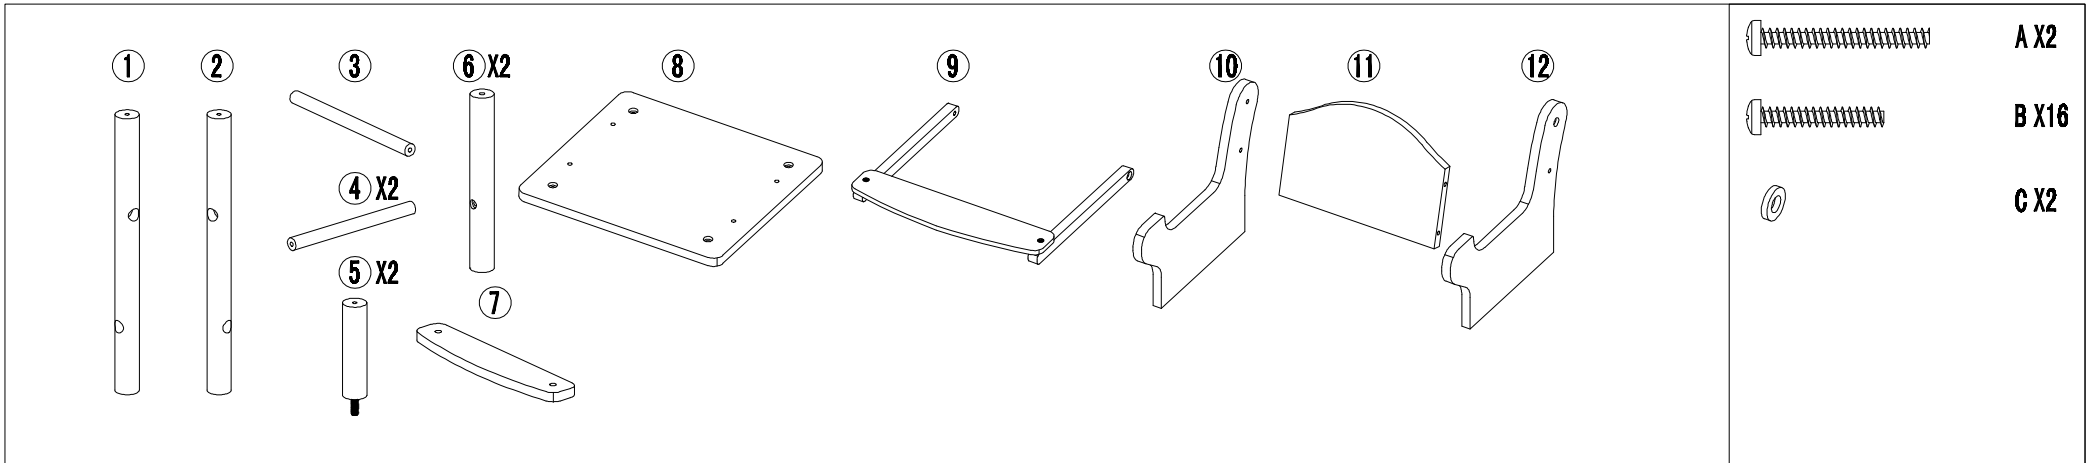

Assembly Instructions

! CAUTION:

ADULT ASSEMBLY IS REQUIRED. HARDWARE CONTAINS SCREWS WITH SHARP POINTS. KEEP UNASSEMBLED PARTS OUT OF THE REACH OF SMALL CHILDREN. ADULT SUPERVISION IS RECOMMENDED. FOR ROLE PLAY ONLY.

! WARNING:

CHOKING HAZARD—SMALL PARTS. NOT SUITABLE FOR CHILDREN UNDER 3 YEARS.

5

6

7

8

CAUTION:

ADULT ASSEMBLY IS REQUIRED. HARDWARE CONTAINS SCREWS WITH SHARP POINTS. KEEP UNASSEMBLED PARTS OUT OF THE REACH OF SMALL CHILDREN. ADULT SUPERVISION IS RECOMMENDED. FOR ROLE PLAY ONLY.