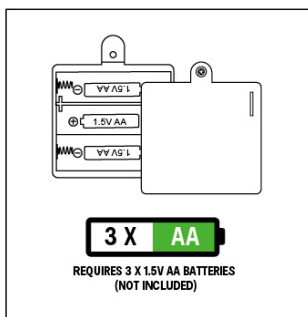

MUSICAL KEYBOARD WITH STOOL

INSTRUCTION MANUAL

Installation diagram:

Button function description:

1. Drum: Press these buttons to play different drum sounds.
2. Rhythm 1-4: Press these buttons to play different rhythm.
3. Drum conversion: Press this button to change the mode of the drum.
4. Demo: Press this button to play 24 different songs.
5. To play the piano: Press this button to pretend to play the piano on the keys.
6. Conversion: After pressing this button, you can play different songs by pressing different keys on the keyboard.
7. Piano / Violin / Tremolo jean / Trumpet: press these 4 buttons to make their related sound by pressing the keyboard.
8. ON / OFF Switch.
9. Stop Button.
10. Volume adjustment button.