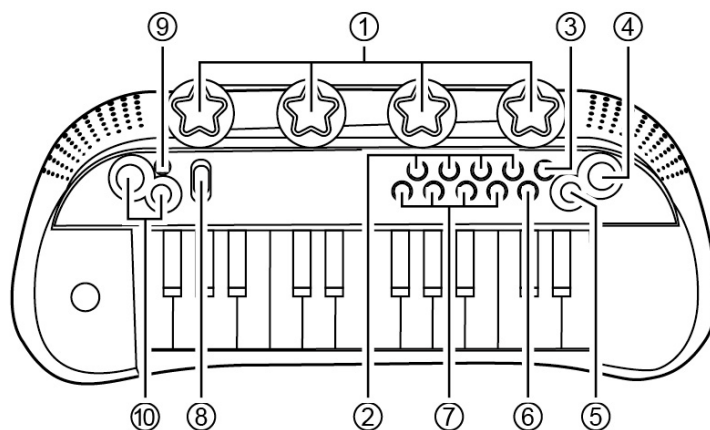

MUSICAL KEYBOARD WITH STOOL

INSTRUCTION MANUAL

Installation diagram:

Button function description:

1. Drum: Press these buttons to play different drum sounds.
2. Rhythm 1-4: Press these buttons to play different rhythm.
3. Drum conversion: Press this button to change the mode of the drum.
4. Demo: Press this button to play 24 different songs.
5. To play the piano: Press this button to pretend to play the piano on the keys.
6. Conversion: After pressing this button, you can play different songs by pressing different keys on the keyboard.
7. Piano / Violin / Tremolo jean / Trumpet: press these 4 buttons to make their related sound by pressing the keyboard.
8. ON / OFF Switch.
9. Stop Button.
10. Volume adjustment button.

CAUTION: BATTERY INSTALLATION BY AN ADULT IS REQUIRED.

WARNING: BATTERIES ARE TO BE INSERTED WITH THE CORRECT POLARITY. DO NOT MIX DIFFERENT TYPES OF BATTERIES OR NEW AND USED BATTERIES. NON-RECHARGEABLE BATTERIES ARE NOT TO BE RECHARGED. RECHARGEABLE BATTERIES ARE ONLY TO BE CHARGED UNDER ADULT SUPERVISION. RECHARGEABLE BATTERIES ARE TO BE REMOVED FROM THE TOY BEFORE BEING CHARGED. THE SUPPLY TERMINALS ARE NOT TO BE SHORT-CIRCUITED. REMOVE BATTERIES FROM THE TOY WHEN NOT IN USE FOR EXTENDED TIME OR WHEN BATTERIES BECOME EXHAUSTED. BATTERY INSTALLATION BY AN ADULT IS REQUIRED. DISPOSE OF BATTERIES RESPONSIBLY. DO NOT DISPOSE OF IN FIRE.