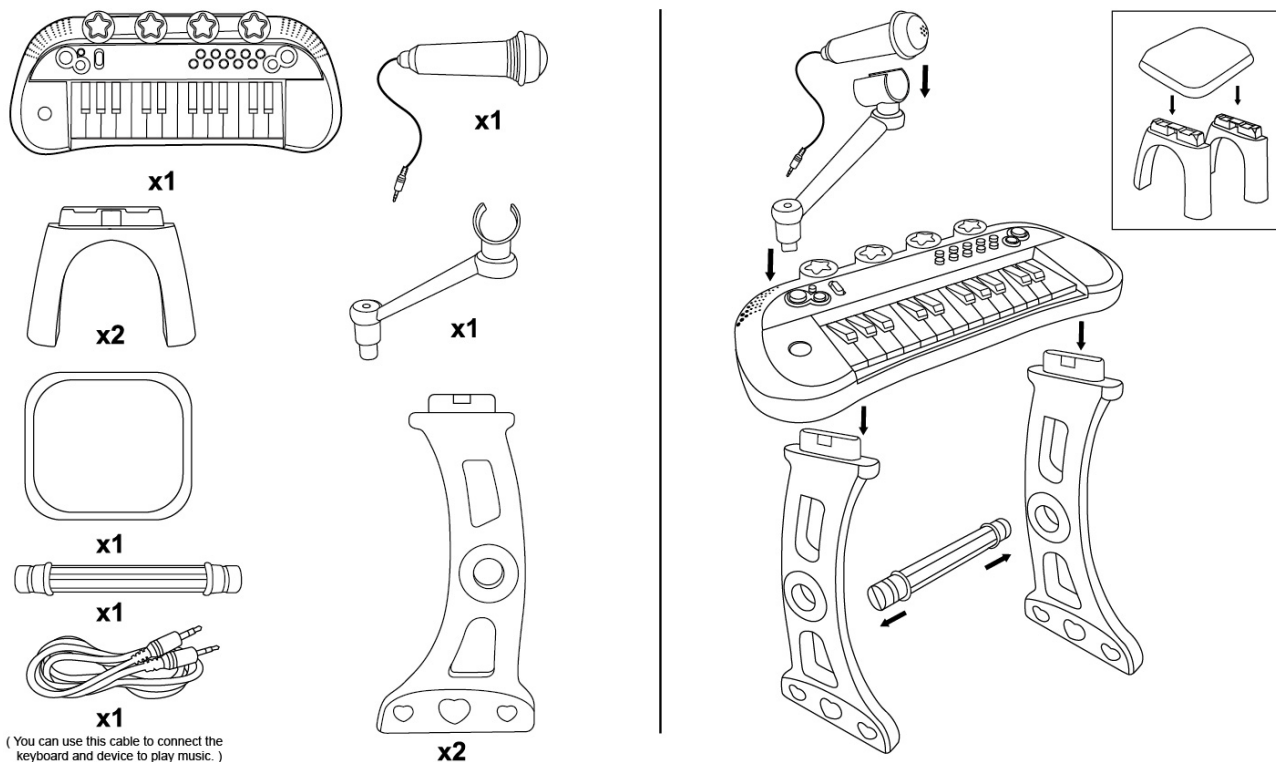

MUSICAL KEYBOARD WITH STOOL

INSTRUCTION MANUAL

Installation diagram:

Button function description:

1. Drum: Press these buttons to play different drum sounds.
2. Rhythm 1-4: Press these buttons to play different rhythm.
3. Drum conversion: Press this button to change the mode of the drum.
4. Demo: Press this button to play 24 different songs.
5. To play the piano: Press this button to pretend to play the piano on the keys.
6. Conversion: After pressing this button, you can play different songs by pressing different keys on the keyboard.
7. Piano / Violin / Tremolo jean / Trumpet: press these 4 buttons to make their related sound by pressing the keyboard.
8. ON / OFF Switch.
9. Stop Button.
10. Volume adjustment button.

CAUTION: BATTERY INSTALLATION BY AN ADULT IS REQUIRED.

WARNING: BATTERIES ARE TO BE INSERTED WITH THE CORRECT POLARITY. DO NOT MIX DIFFERENT TYPES OF BATTERIES OR NEW AND USED BATTERIES. NON-RECHARGEABLE BATTERIES ARE NOT TO BE RECHARGED. RECHARGEABLE BATTERIES ARE ONLY TO BE CHARGED UNDER ADULT SUPERVISION. RECHARGEABLE BATTERIES ARE TO BE REMOVED FROM THE TOY BEFORE BEING CHARGED. THE SUPPLY TERMINALS ARE NOT TO BE SHORT-CIRCUITED. REMOVE BATTERIES FROM THE TOY WHEN NOT IN USE FOR EXTENDED TIME OR WHEN BATTERIES BECOME EXHAUSTED. BATTERY INSTALLATION BY AN ADULT IS REQUIRED. DISPOSE OF BATTERIES RESPONSIBLY. DO NOT DISPOSE OF IN FIRE.

keycode: 42742296

ADULT SUPERVISION REQUIRED.
PRODUCT MAY VARY FROM THE IMAGE SHOWN.
PLEASE KEEP THE PACKAGING FOR FUTURE REFERENCE.

MADE IN CHINA

ANKO AND KIDS&CO. ARE TRADEMARKS OF KMART AUSTRALIA LIMITED.

WARNING: CHOKING HAZARD
SMALL PARTS. NOT SUITABLE FOR CHILDREN UNDER 3 YEARS.