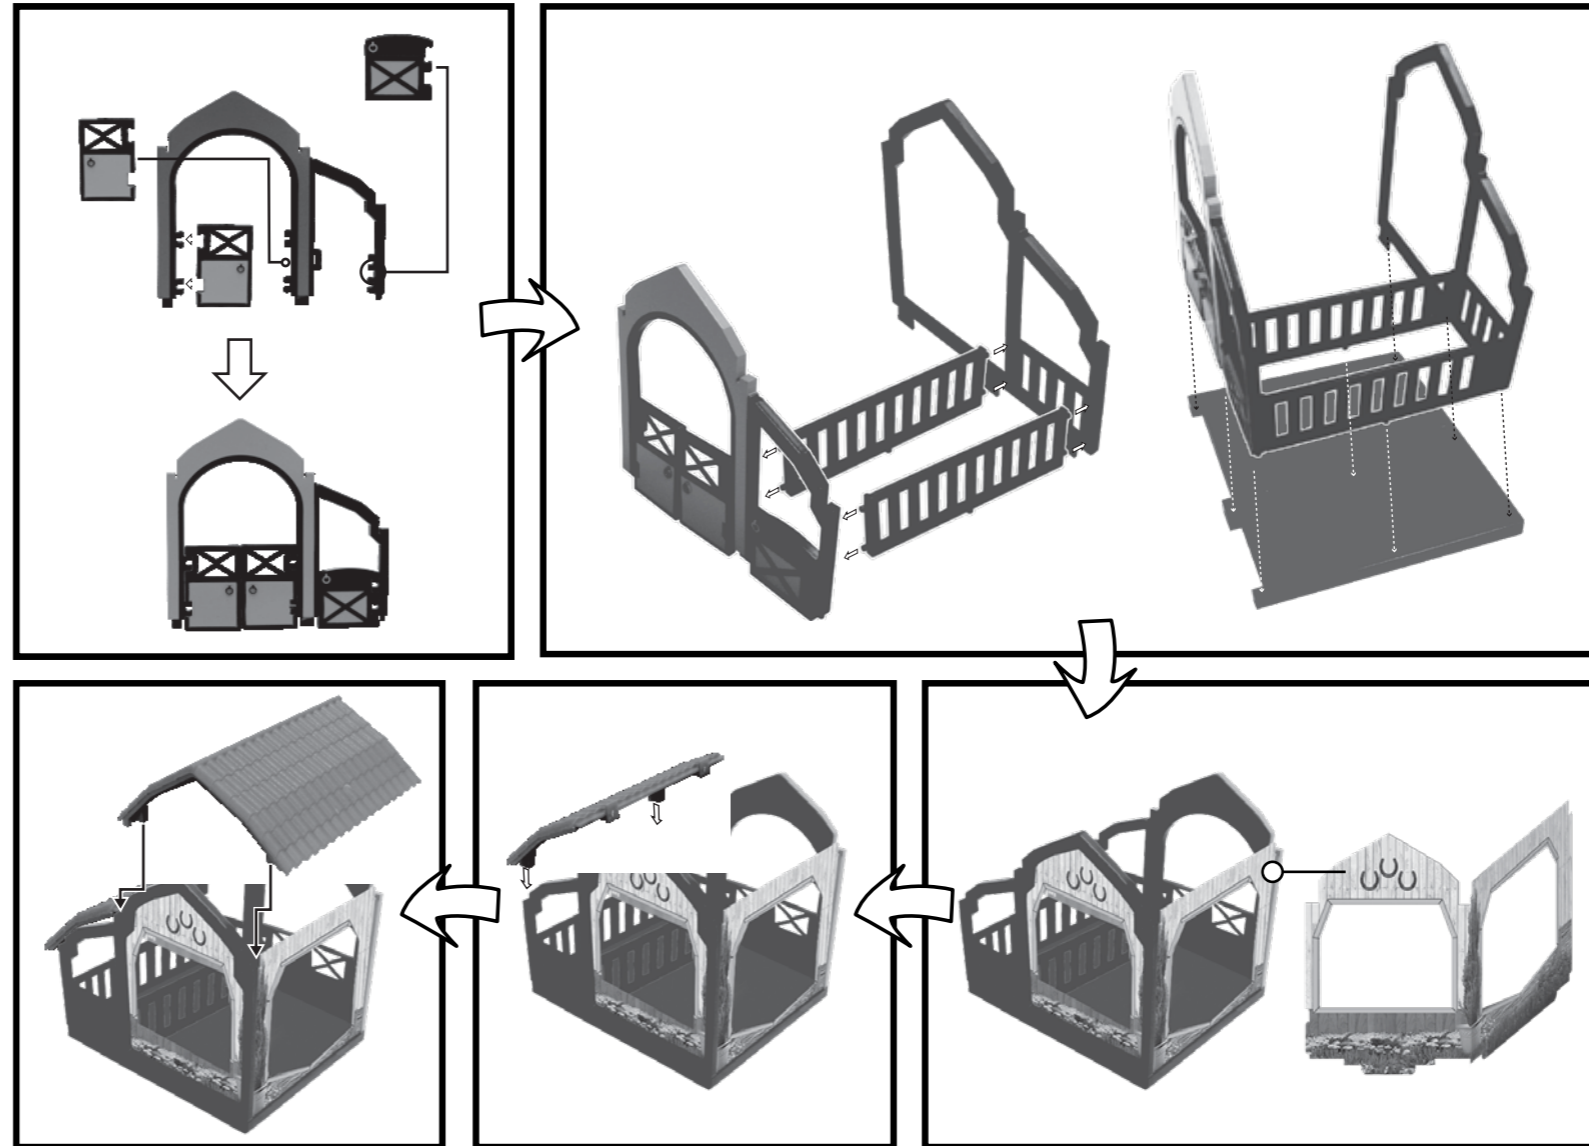

# RB

ROYAL BREEDS.

3+  
YEARS

42-753-025

MADE IN CHINA  
© KMART AUSTRALIA LIMITED  
KMART AUSTRALIA - 690 SPRINGVALE RD,  
MULGRAVE, VIC 3170 AUSTRALIA.  
KMART NEW ZEALAND - REGIONAL OFFICE  
C/O KMART PAPATOETOE STORE  
HUNTERS PLAZA, GREAT SOUTH RD,  
PAPATOETOE, AUCKLAND, NEW ZEALAND.

PLEASE KEEP THE PACKAGING AND INSTRUCTION SHEET  
FOR FUTURE REFERENCE.  
PRODUCT MAY VARY SLIGHTLY FROM IMAGE SHOWN.  
ADULT ASSEMBLY REQUIRED.

**WARNING:** FOR SAFETY REASONS,  
REMOVE ALL TAGS, LABELS AND PLASTIC  
FASTENERS BEFORE GIVING THIS TOY  
TO YOUR CHILD.

**WARNING:**  
CHOKING HAZARD -- Small parts.  
Not for children under 3 years.