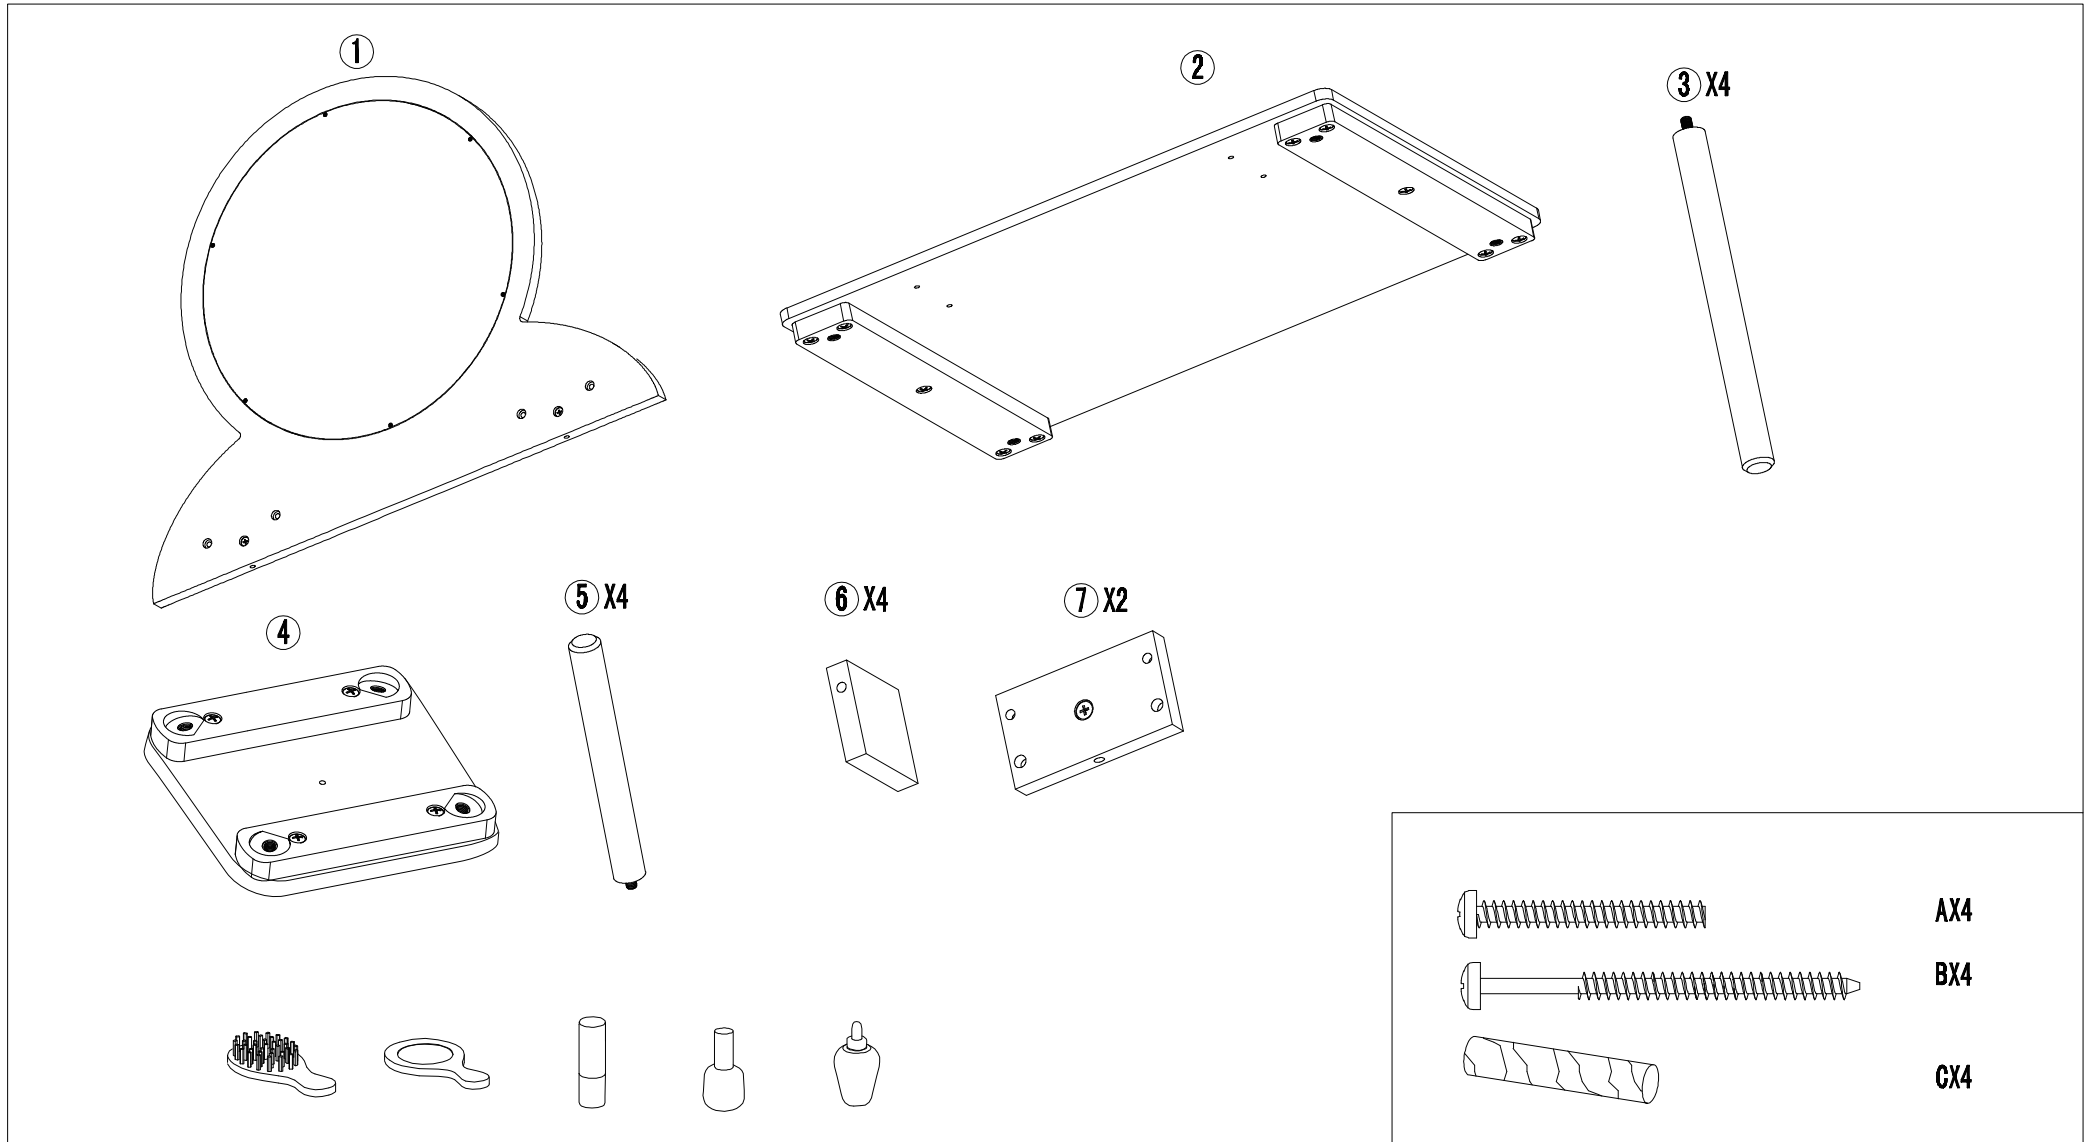

Assembly Instructions

CAUTION:

ADULT ASSEMBLY IS REQUIRED. HARDWARE CONTAINS SCREWS WITH SHARP POINTS. KEEP UNASSEMBLED PARTS OUT OF THE REACH OF SMALL CHILDREN. ADULT SUPERVISION IS RECOMMENDED. FOR ROLE PLAY ONLY.

WARNING:

CHOKING HAZARD—SMALL PARTS.
NOT SUITABLE FOR CHILDREN UNDER 3 YEARS.

Assembly Instructions

CAUTION:

ADULT ASSEMBLY IS REQUIRED. HARDWARE CONTAINS SCREWS WITH SHARP POINTS. KEEP UNASSEMBLED PARTS OUT OF THE REACH OF SMALL CHILDREN. ADULT SUPERVISION IS RECOMMENDED. FOR ROLE PLAY ONLY.