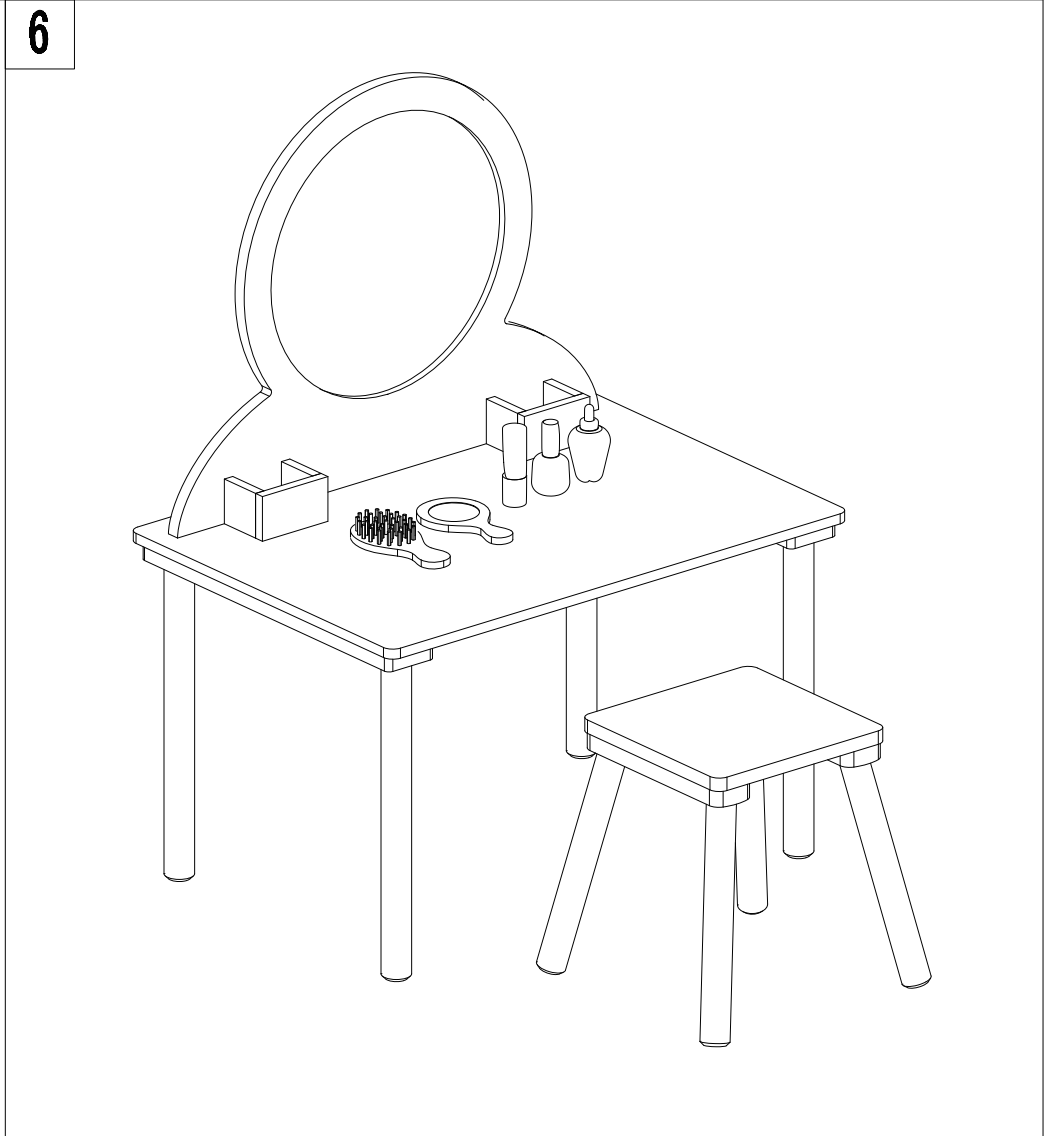

Assembly Instructions

CAUTION:

ADULT ASSEMBLY IS REQUIRED. HARDWARE CONTAINS SCREWS WITH SHARP POINTS. KEEP UNASSEMBLED PARTS OUT OF THE REACH OF SMALL CHILDREN. ADULT SUPERVISION IS RECOMMENDED. FOR ROLE PLAY ONLY.

WARNING:

CHOKING HAZARD—SMALL PARTS.
NOT SUITABLE FOR CHILDREN UNDER 3 YEARS.