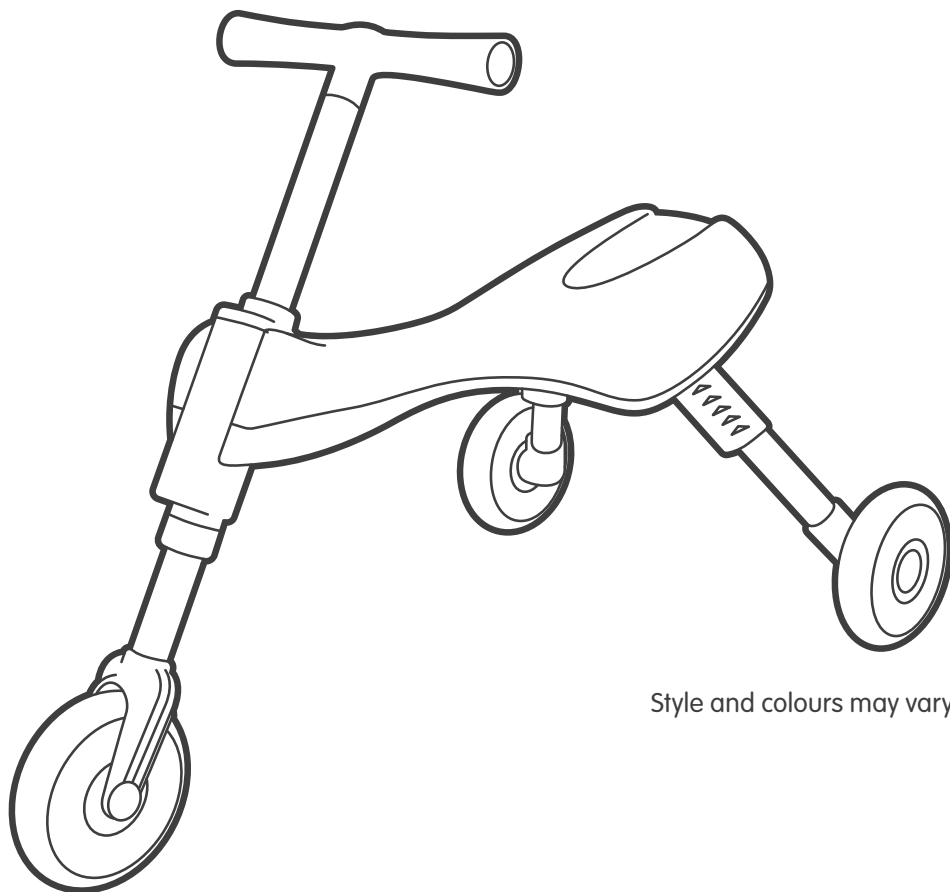

User Guide

Style and colours may vary.

 **WARNING!**
ADULT ASSEMBLY
REQUIRED

Contains small parts required for assembly.

Mookie

www.mookie.co.uk

UNFOLDING SCUTTLEBUG™

The ScuttleBug™ is packaged in the folded position.

Unfold the rear wheel by pulling rear sleeve towards the wheel (shown by the arrow on the sleeve) to release it from the locked position. Pull outwards (in the direction of the arrow on image) until it locks into place. Repeat for the other rear wheel.

Hold the front wheel and pull out to release from the plastic clasp. Pull forward (in the direction of the arrow) until it locks into place.

Place the ScuttleBug™ on its wheels and it is ready to ride.

Fold the front wheel strut down into the underbody. Pull the wheel to extend and slot into the clasp.

Fold the rear wheel by using your finger to press down the spring loaded button on the inside of the sleeve. Once fully compressed, maintain pressure on the button and slide the sleeve outwards (in the direction of the arrow shown on the rear of the sleeve) to release it from the locked position. Fold inwards (in direction of the arrow shown in the diagram) until the rear leg locks into place. Repeat for the other rear wheel.