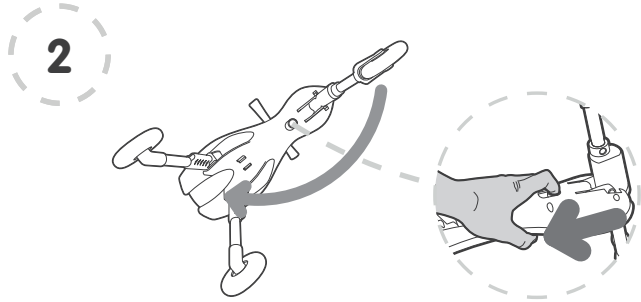

Unfold the rear wheel by pulling rear sleeve towards the wheel (shown by the arrow on the sleeve) to release it from the locked position. Pull outwards (in the direction of the arrow on image) until it locks into place. Repeat for the other rear wheel.

Hold the front wheel and pull out to release from the plastic clasp. Pull forward (in the direction of the arrow) until it locks into place.

Place the ScuttleBug™ on its wheels and it is ready to ride.

FOLDING SCUTTLEBUG™

Place the ScuttleBug™ on the floor as indicated.

Locate the circular lever on the underside of the ScuttleBug™, pull back (in the direction of the arrow) to unlock and release the front wheel stem.

Fold the front wheel strut down into the underbody. Pull the wheel to extend and slot into the clasp.

Fold the rear wheel by using your finger to press down the spring loaded button on the inside of the sleeve. Once fully compressed, maintain pressure on the button and slide the sleeve outwards (in the direction of the arrow shown on the rear of the sleeve) to release it from the locked position. Fold inwards (in direction of the arrow shown in the diagram) until the rear leg locks into place. Repeat for the other rear wheel.