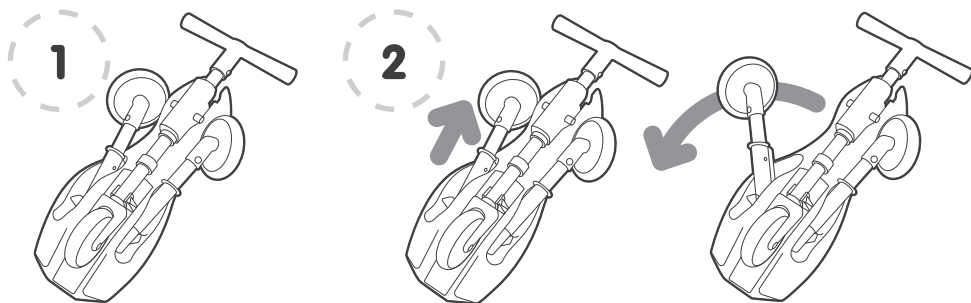

User Guide

Style and colours may vary.

 **WARNING!**
ADULT ASSEMBLY
REQUIRED

Contains small parts required for assembly.

Mookie

www.mookie.co.uk

UNFOLDING SCUTTLEBUG™

The ScuttleBug™ is packaged in the folded position.

Unfold the rear wheel by pulling rear sleeve towards the wheel (shown by the arrow on the sleeve) to release it from the locked position. Pull outwards (in the direction of the arrow on image) until it locks into place. Repeat for the other rear wheel.

Hold the front wheel and pull out to release from the plastic clasp. Pull forward (in the direction of the arrow) until it locks into place.

Place the ScuttleBug™ on its wheels and it is ready to ride.

Fold the front wheel strut down into the underbody. Pull the wheel to extend and slot into the clasp.

Fold the rear wheel by using your finger to press down the spring loaded button on the inside of the sleeve. Once fully compressed, maintain pressure on the button and slide the sleeve outwards (in the direction of the arrow shown on the rear of the sleeve) to release it from the locked position. Fold inwards (in direction of the arrow shown in the diagram) until the rear leg locks into place. Repeat for the other rear wheel.