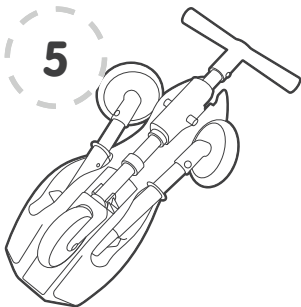

Unfold the rear wheel by pulling rear sleeve towards the wheel (shown by the arrow on the sleeve) to release it from the locked position. Pull outwards (in the direction of the arrow on image) until it locks into place. Repeat for the other rear wheel.

Hold the front wheel and pull out to release from the plastic clasp. Pull forward (in the direction of the arrow) until it locks into place.

Place the ScuttleBug™ on its wheels and it is ready to ride.

FOLDING SCUTTLEBUG™

Place the ScuttleBug™ on the floor as indicated.

Locate the circular lever on the underside of the ScuttleBug™, pull back (in the direction of the arrow) to unlock and release the front wheel stem.

Fold the front wheel strut down into the underbody. Pull the wheel to extend and slot into the clasp.

Fold the rear wheel by using your finger to press down the spring loaded button on the inside of the sleeve. Once fully compressed, maintain pressure on the button and slide the sleeve outwards (in the direction of the arrow shown on the rear of the sleeve) to release it from the locked position. Fold inwards (in direction of the arrow shown in the diagram) until the rear leg locks into place. Repeat for the other rear wheel.