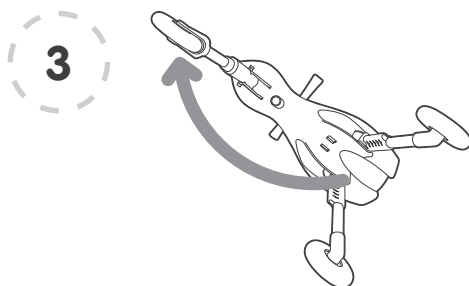

User Guide

Style and colours may vary.

 **WARNING!**
ADULT ASSEMBLY
REQUIRED

Contains small parts required for assembly.

Mookie

www.mookie.co.uk

UNFOLDING SCUTTLEBUG™

The ScuttleBug™ is packaged in the folded position.

Unfold the rear wheel by pulling rear sleeve towards the wheel (shown by the arrow on the sleeve) to release it from the locked position. Pull outwards (in the direction of the arrow on image) until it locks into place. Repeat for the other rear wheel.

Hold the front wheel and pull out to release from the plastic clasp. Pull forward (in the direction of the arrow) until it locks into place.

Place the ScuttleBug™ on its wheels and it is ready to ride.

Fold the front wheel strut down into the underbody. Pull the wheel to extend and slot into the clasp.

Fold the rear wheel by using your finger to press down the spring loaded button on the inside of the sleeve. Once fully compressed, maintain pressure on the button and slide the sleeve outwards (in the direction of the arrow shown on the rear of the sleeve) to release it from the locked position. Fold inwards (in direction of the arrow shown in the diagram) until the rear leg locks into place. Repeat for the other rear wheel.