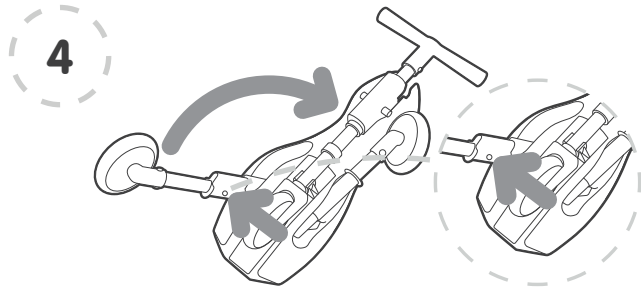

Hold the front wheel and pull out to release from the plastic clasp. Pull forward (in the direction of the arrow) until it locks into place.

Place the ScuttleBug™ on its wheels and it is ready to ride.

FOLDING SCUTTLEBUG™

Place the ScuttleBug™ on the floor as indicated.

Locate the circular lever on the underside of the ScuttleBug™, pull back (in the direction of the arrow) to unlock and release the front wheel stem.

Fold the front wheel strut down into the underbody. Pull the wheel to extend and slot into the clasp.

Fold the rear wheel by using your finger to press down the spring loaded button on the inside of the sleeve. Once fully compressed, maintain pressure on the button and slide the sleeve outwards (in the direction of the arrow shown on the rear of the sleeve) to release it from the locked position. Fold inwards (in direction of the arrow shown in the diagram) until the rear leg locks into place. Repeat for the other rear wheel.