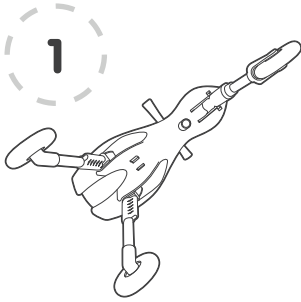

FOLDING SCUTTLEBUG™

Place the ScuttleBug™ on the floor as indicated.