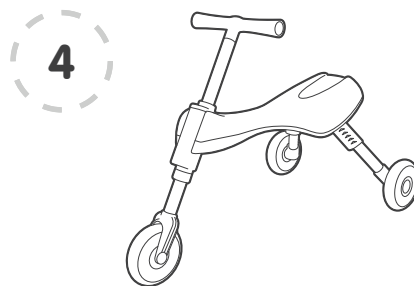

User Guide

Style and colours may vary.

 **WARNING!**
ADULT ASSEMBLY
REQUIRED

Contains small parts required for assembly.

Mookie

www.mookie.co.uk

UNFOLDING SCUTTLEBUG™

The ScuttleBug™ is packaged in the folded position.

Unfold the rear wheel by pulling rear sleeve towards the wheel (shown by the arrow on the sleeve) to release it from the locked position. Pull outwards (in the direction of the arrow on image) until it locks into place. Repeat for the other rear wheel.

Hold the front wheel and pull out to release from the plastic clasp. Pull forward (in the direction of the arrow) until it locks into place.

Place the ScuttleBug™ on its wheels and it is ready to ride.

Fold the front wheel strut down into the underbody. Pull the wheel to extend and slot into the clasp.

Fold the rear wheel by using your finger to press down the spring loaded button on the inside of the sleeve. Once fully compressed, maintain pressure on the button and slide the sleeve outwards (in the direction of the arrow shown on the rear of the sleeve) to release it from the locked position. Fold inwards (in direction of the arrow shown in the diagram) until the rear leg locks into place. Repeat for the other rear wheel.