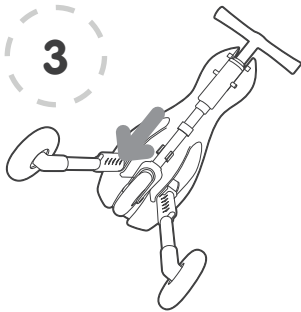

Unfold the rear wheel by pulling rear sleeve towards the wheel (shown by the arrow on the sleeve) to release it from the locked position. Pull outwards (in the direction of the arrow on image) until it locks into place. Repeat for the other rear wheel.

Hold the front wheel and pull out to release from the plastic clasp. Pull forward (in the direction of the arrow) until it locks into place.

Place the ScuttleBug™ on its wheels and it is ready to ride.

FOLDING SCUTTLEBUG™

Place the ScuttleBug™ on the floor as indicated.

Locate the circular lever on the underside of the ScuttleBug™, pull back (in the direction of the arrow) to unlock and release the front wheel stem.

Fold the front wheel strut down into the underbody. Pull the wheel to extend and slot into the clasp.

Fold the rear wheel by using your finger to press down the spring loaded button on the inside of the sleeve. Once fully compressed, maintain pressure on the button and slide the sleeve outwards (in the direction of the arrow shown on the rear of the sleeve) to release it from the locked position. Fold inwards (in direction of the arrow shown in the diagram) until the rear leg locks into place. Repeat for the other rear wheel.