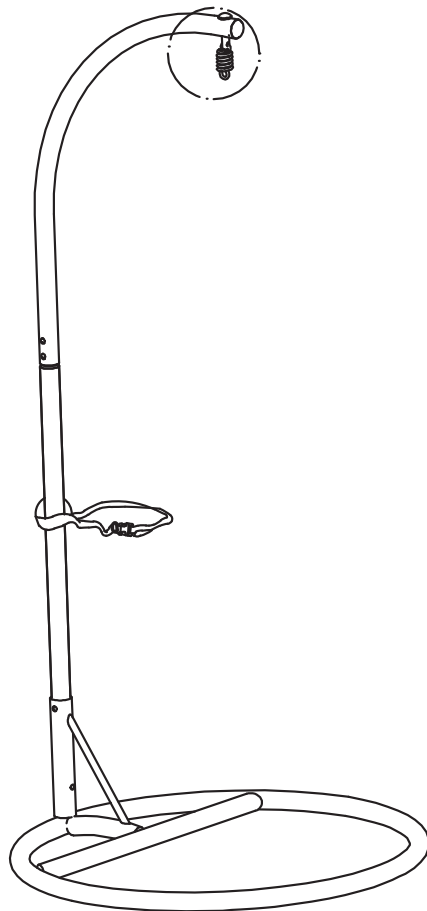

Assembly Instructions

42802952 /EGG CHAIR

Please read instructions carefully. Remove all parts from the carton. Be sure you have all parts before you start assembling. Place all parts on the clean and flat soft surface, such as carpet or rug to prevent from being scratched.

Tools required: Allen key (Included)

Adult assembly required. For your safety and convenience two adults are required in the assembly of this product.

1

2

3

4

5

6

7

8

9

10

WARNING!
DO NOT REMOVE THIS WARNING LABEL.
1) Do not stand on the chair.
2) Use for one person only.
3) Do not use the chair as a step ladder.
4) Ensure product is used on a level and stable surface.
5) Do not allow children to play and climb on the product.
Failure to follow these warnings could result in serious injury.
Maximum safe load weight: 100KG