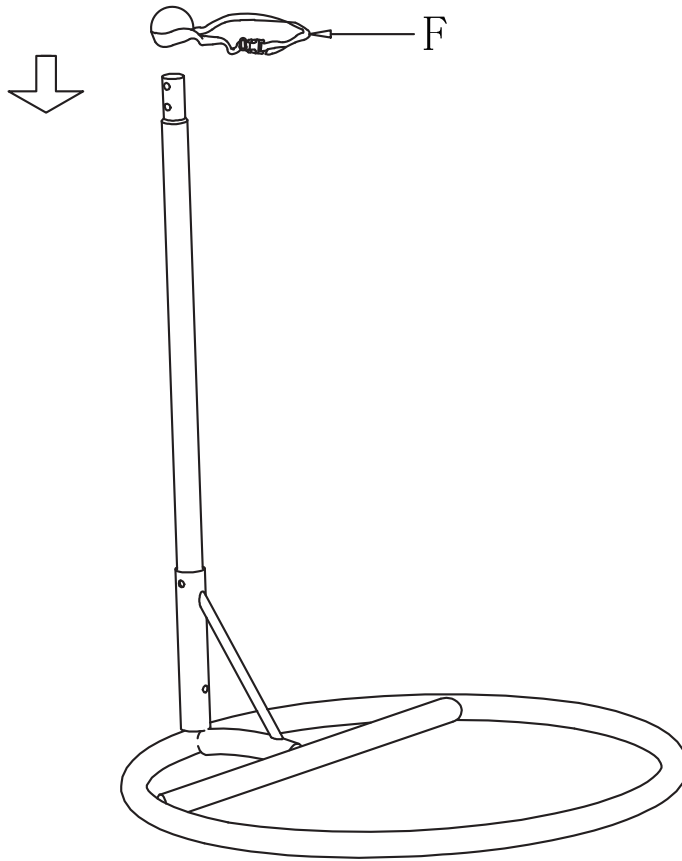

Assembly Instructions

42802952 /EGG CHAIR

Please read instructions carefully. Remove all parts from the carton. Be sure you have all parts before you start assembling. Place all parts on the clean and flat soft surface, such as carpet or rug to prevent from being scratched.

Tools required: Allen key (Included)

Adult assembly required. For your safety and convenience two adults are required in the assembly of this product.

1

2

3

4

5

6

7

8

9

10

WARNING!
DO NOT REMOVE THIS WARNING LABEL.
1) Do not stand on the chair.
2) Use for one person only.
3) Do not use the chair as a step ladder.
4) Ensure product is used on a level and stable surface.
5) Do not allow children to play and climb on the product.
Failure to follow these warnings could result in serious injury.
Maximum safe load weight: 100KG