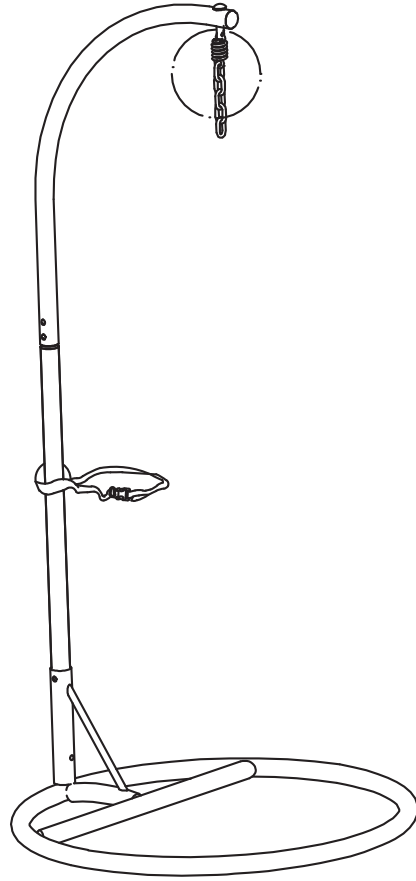

Assembly Instructions

42802952 /EGG CHAIR

Please read instructions carefully. Remove all parts from the carton. Be sure you have all parts before you start assembling. Place all parts on the clean and flat soft surface, such as carpet or rug to prevent from being scratched.

Tools required: Allen key (Included)

Adult assembly required. For your safety and convenience two adults are required in the assembly of this product.

1

2

3

4

5

6

7

8

9

10

WARNING!
DO NOT REMOVE THIS WARNING LABEL.
1) Do not stand on the chair.
2) Use for one person only.
3) Do not use the chair as a step ladder.
4) Ensure product is used on a level and stable surface.
5) Do not allow children to play and climb on the product.
Failure to follow these warnings could result in serious injury.
Maximum safe load weight: 100KG