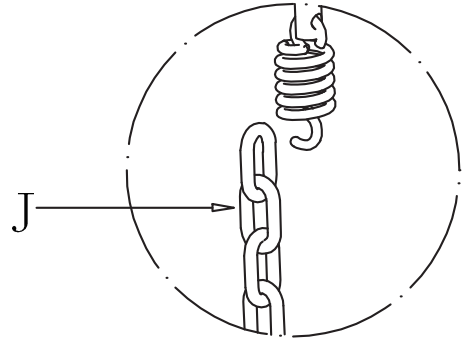

Assembly Instructions

42802952 /EGG CHAIR

Please read instructions carefully. Remove all parts from the carton. Be sure you have all parts before you start assembling. Place all parts on the clean and flat soft surface, such as carpet or rug to prevent from being scratched.

Tools required: Allen key (Included)

Adult assembly required. For your safety and convenience two adults are required in the assembly of this product.

1

2

3

4

5

6

7

8

9

10

WARNING!
DO NOT REMOVE THIS WARNING LABEL.
1) Do not stand on the chair.
2) Use for one person only.
3) Do not use the chair as a step ladder.
4) Ensure product is used on a level and stable surface.
5) Do not allow children to play and climb on the product.
Failure to follow these warnings could result in serious injury.
Maximum safe load weight: 100KG