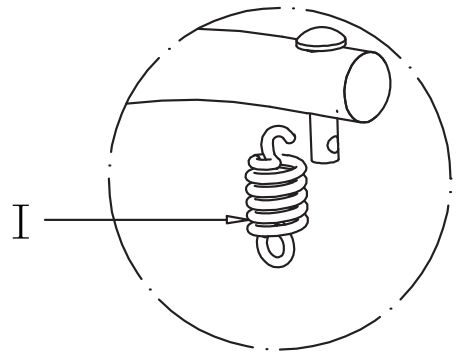

Assembly Instructions

42802952 /EGG CHAIR

Please read instructions carefully. Remove all parts from the carton. Be sure you have all parts before you start assembling. Place all parts on the clean and flat soft surface, such as carpet or rug to prevent from being scratched.

Tools required: Allen key (Included)

Adult assembly required. For your safety and convenience two adults are required in the assembly of this product.

1

2

3

4

5

6

7

8

9

10

WARNING!
DO NOT REMOVE THIS WARNING LABEL.
1) Do not stand on the chair.
2) Use for one person only.
3) Do not use the chair as a step ladder.
4) Ensure product is used on a level and stable surface.
5) Do not allow children to play and climb on the product.
Failure to follow these warnings could result in serious injury.
Maximum safe load weight: 100KG