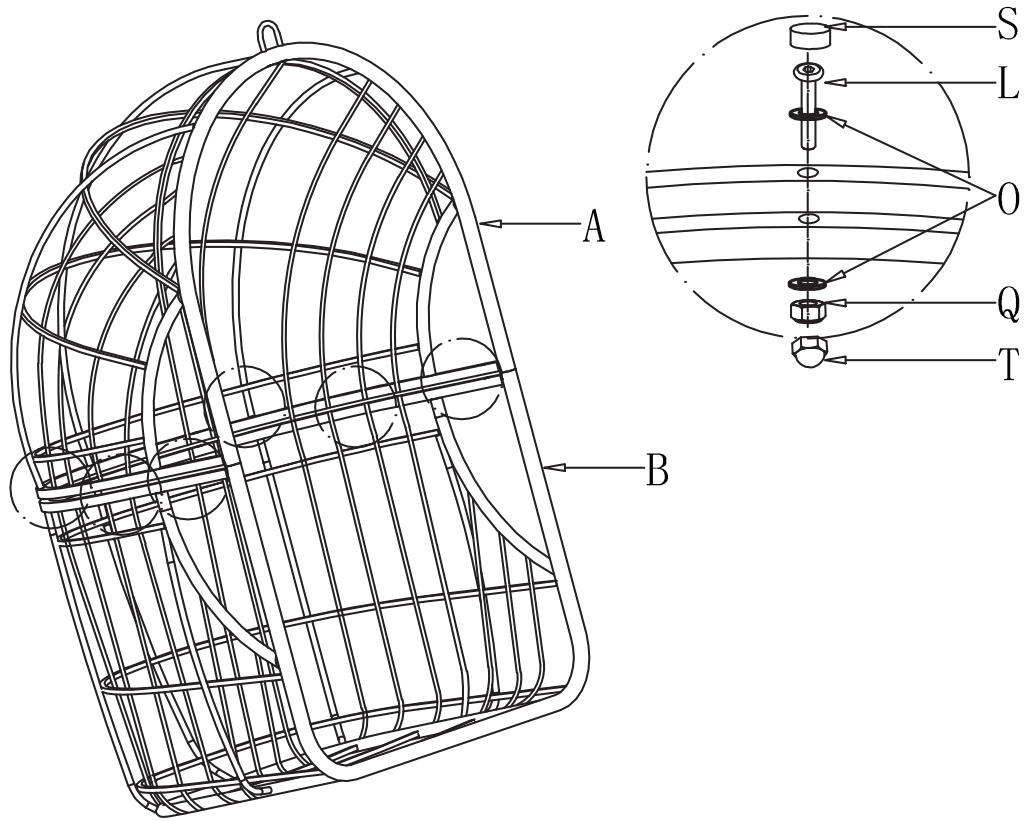

Assembly Instructions

42802952 /EGG CHAIR

Please read instructions carefully. Remove all parts from the carton. Be sure you have all parts before you start assembling. Place all parts on the clean and flat soft surface, such as carpet or rug to prevent from being scratched.

Tools required: Allen key (Included)

Adult assembly required. For your safety and convenience two adults are required in the assembly of this product.

1

2

3

4

5

6

7

8

9

10

WARNING!
DO NOT REMOVE THIS WARNING LABEL.
1) Do not stand on the chair.
2) Use for one person only.
3) Do not use the chair as a step ladder.
4) Ensure product is used on a level and stable surface.
5) Do not allow children to play and climb on the product.
Failure to follow these warnings could result in serious injury.
Maximum safe load weight: 100KG