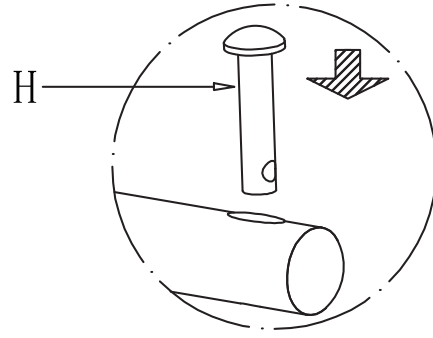

Assembly Instructions

42802952 /EGG CHAIR

Please read instructions carefully. Remove all parts from the carton. Be sure you have all parts before you start assembling. Place all parts on the clean and flat soft surface, such as carpet or rug to prevent from being scratched.

Tools required: Allen key (Included)

Adult assembly required. For your safety and convenience two adults are required in the assembly of this product.

1

2

3

4

5

6

7

8

9

10

WARNING!
DO NOT REMOVE THIS WARNING LABEL.
1) Do not stand on the chair.
2) Use for one person only.
3) Do not use the chair as a step ladder.
4) Ensure product is used on a level and stable surface.
5) Do not allow children to play and climb on the product.
Failure to follow these warnings could result in serious injury.
Maximum safe load weight: 100KG