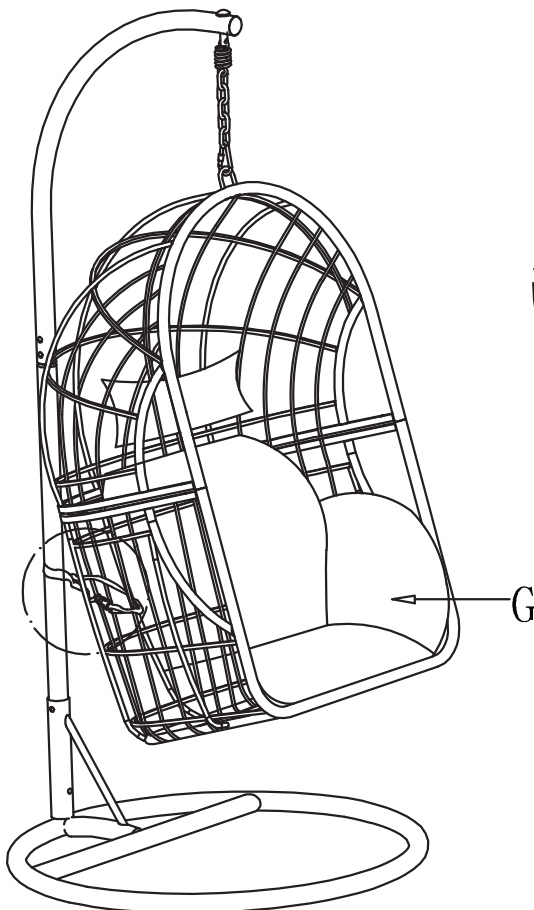

Assembly Instructions

42802952 /EGG CHAIR

Please read instructions carefully. Remove all parts from the carton. Be sure you have all parts before you start assembling. Place all parts on the clean and flat soft surface, such as carpet or rug to prevent from being scratched.

7

8

9

10

WARNING!
DO NOT REMOVE THIS WARNING LABEL.
1) Do not stand on the chair.
2) Use for one person only.
3) Do not use the chair as a step ladder.
4) Ensure product is used on a level and stable surface.
5) Do not allow children to play and climb on the product.
Failure to follow these warnings could result in serious injury.
Maximum safe load weight: 100KG