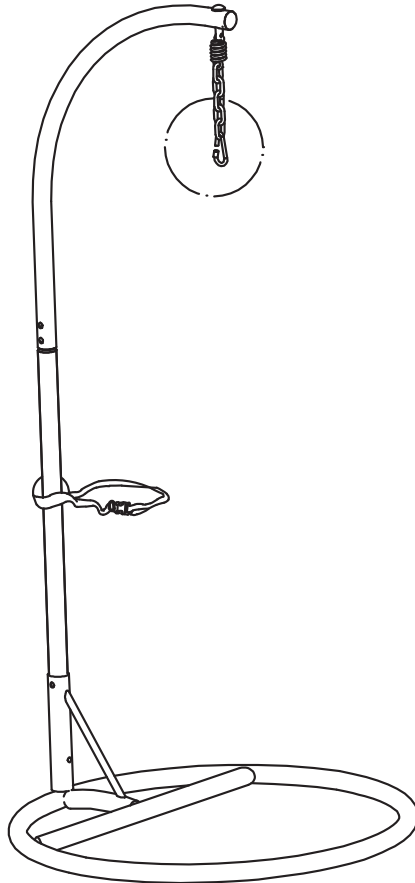

Assembly Instructions

42802952 /EGG CHAIR

Please read instructions carefully. Remove all parts from the carton. Be sure you have all parts before you start assembling. Place all parts on the clean and flat soft surface, such as carpet or rug to prevent from being scratched.

Tools required: Allen key (Included)

Adult assembly required. For your safety and convenience two adults are required in the assembly of this product.

1

2

3

4

5

6

7

8

9

10

WARNING!
DO NOT REMOVE THIS WARNING LABEL.
1) Do not stand on the chair.
2) Use for one person only.
3) Do not use the chair as a step ladder.
4) Ensure product is used on a level and stable surface.
5) Do not allow children to play and climb on the product.
Failure to follow these warnings could result in serious injury.
Maximum safe load weight: 100KG