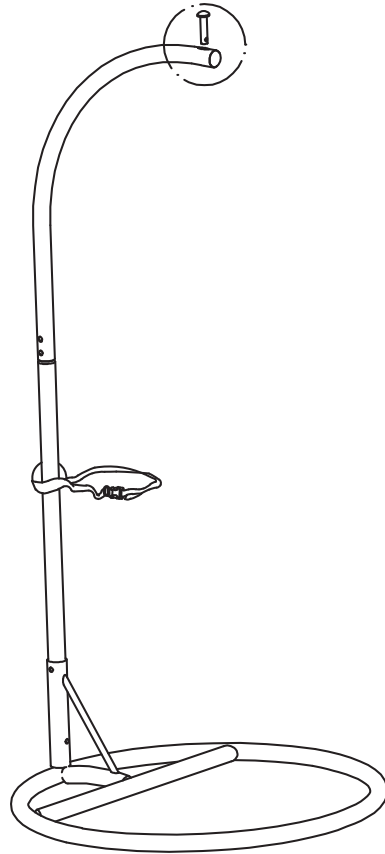

Assembly Instructions

42802952 /EGG CHAIR

Please read instructions carefully. Remove all parts from the carton. Be sure you have all parts before you start assembling. Place all parts on the clean and flat soft surface, such as carpet or rug to prevent from being scratched.

Tools required: Allen key (Included)

Adult assembly required. For your safety and convenience two adults are required in the assembly of this product.

1

2

3

4

5

6

7

8

9

10

WARNING!
DO NOT REMOVE THIS WARNING LABEL.
1) Do not stand on the chair.
2) Use for one person only.
3) Do not use the chair as a step ladder.
4) Ensure product is used on a level and stable surface.
5) Do not allow children to play and climb on the product.
Failure to follow these warnings could result in serious injury.
Maximum safe load weight: 100KG