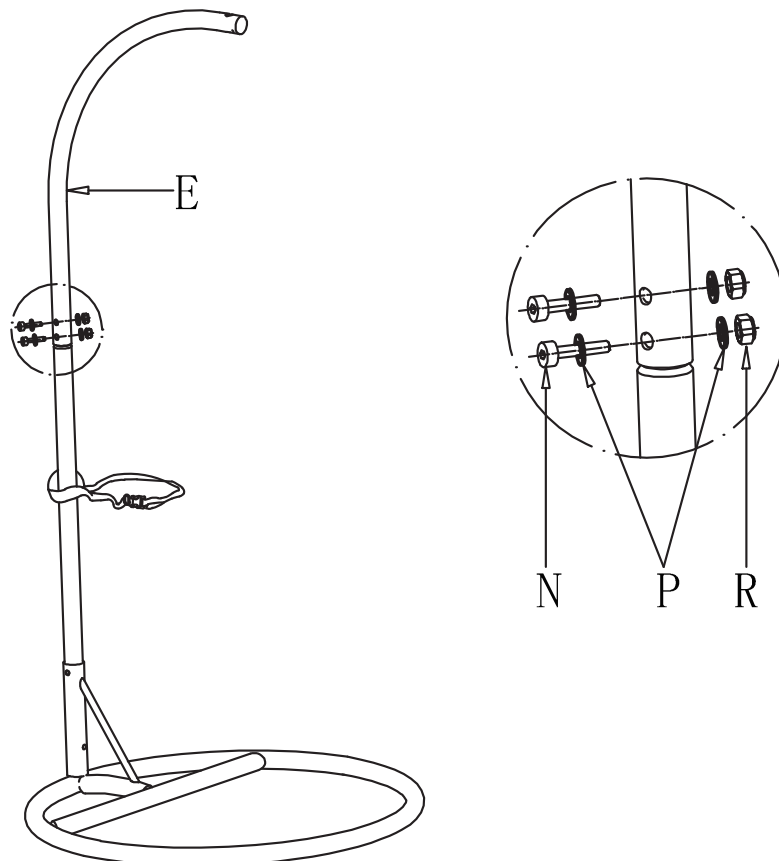

Assembly Instructions

42802952 /EGG CHAIR

Please read instructions carefully. Remove all parts from the carton. Be sure you have all parts before you start assembling. Place all parts on the clean and flat soft surface, such as carpet or rug to prevent from being scratched.

Tools required: Allen key (Included)

Adult assembly required. For your safety and convenience two adults are required in the assembly of this product.

1

2

3

4

5

6

7

8

9

10

WARNING!
DO NOT REMOVE THIS WARNING LABEL.
1) Do not stand on the chair.
2) Use for one person only.
3) Do not use the chair as a step ladder.
4) Ensure product is used on a level and stable surface.
5) Do not allow children to play and climb on the product.
Failure to follow these warnings could result in serious injury.
Maximum safe load weight: 100KG