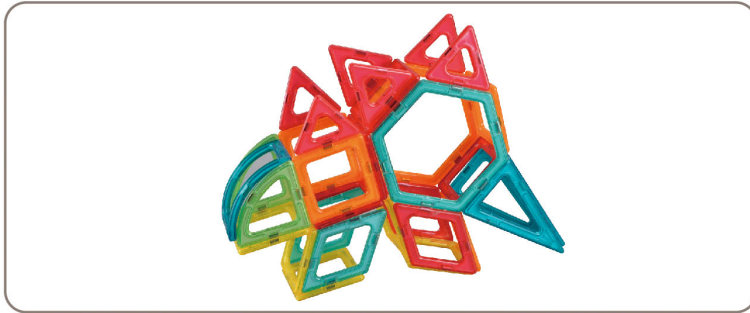

# MAGNETIC TILES DINOSAUR SET 36PCS

## Basic Component

4pcs

6pcs

13pcs

2pcs

2pcs

6pcs

1pcs

2pcs

PRODUCT MAY VARY FROM IMAGE SHOWN