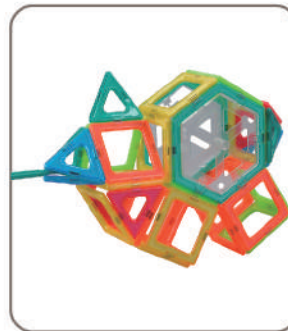

MAGNETIC TILES GLOW IN THE DARK CARNIVAL SET 56PCS

wheel frame assembly

Basic Component

12pcs

24pcs

Includes 8 glow
in the dark tiles

2pcs

1pcs

2pcs

2pcs

2pcs

1pcs

10pcs

PRODUCT MAY VARY FROM IMAGE SHOWN