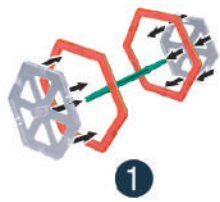

MAGNETIC TILES GLOW IN THE DARK CARNIVAL SET 56PCS

wheel frame assembly

Basic Component

12pcs

24pcs

Includes 8 glow
in the dark tiles

2pcs

1pcs

2pcs

2pcs

2pcs

1pcs

10pcs

PRODUCT MAY VARY FROM IMAGE SHOWN