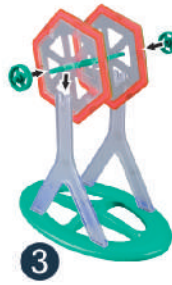

MAGNETIC TILES GLOW IN THE DARK CARNIVAL SET 56PCS

wheel frame assembly

Basic Component

12pcs

24pcs

Includes 8 glow
in the dark tiles

2pcs

1pcs

2pcs

2pcs

2pcs

1pcs

10pcs

PRODUCT MAY VARY FROM IMAGE SHOWN