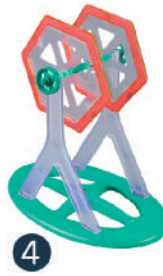

MAGNETIC TILES GLOW IN THE DARK CARNIVAL SET 56PCS

wheel frame assembly

Basic Component

12pcs

24pcs

Includes 8 glow
in the dark tiles

2pcs

1pcs

2pcs

2pcs

2pcs

1pcs

10pcs

PRODUCT MAY VARY FROM IMAGE SHOWN