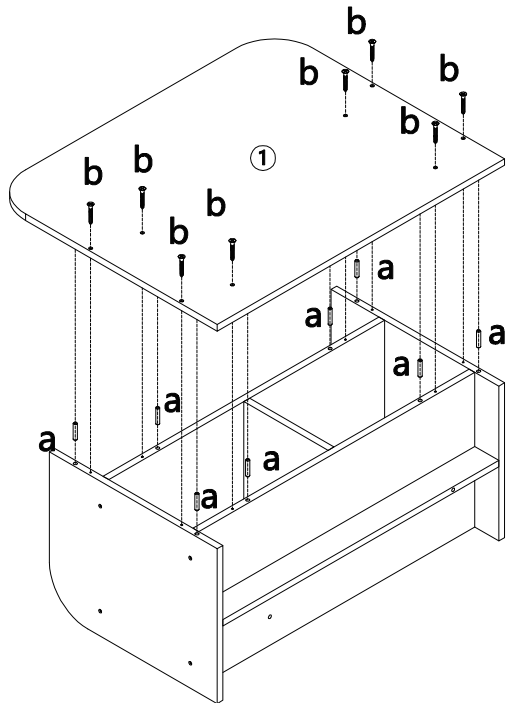

THIS PACKAGE CONTAINS SMALL PARTS AND SHARP POINTS. KEEP AWAY FROM CHILDREN AND BABIES. **MAX LOADING WEIGHT: 80KG/SEAT, 10KG/SHELF.**

1 Hardware List

	a	6x30mm	26pcs
	b	4x35mm	18pcs
	c		8pcs

2

		
① 1PC	② 1PC	③ 1PC
		
④ 1PC	⑤ 1PC	⑥ 1PC
		
⑦ 1PC	⑧ 2PCS	

3

Step 1

Step 2

Step 3

Step 4