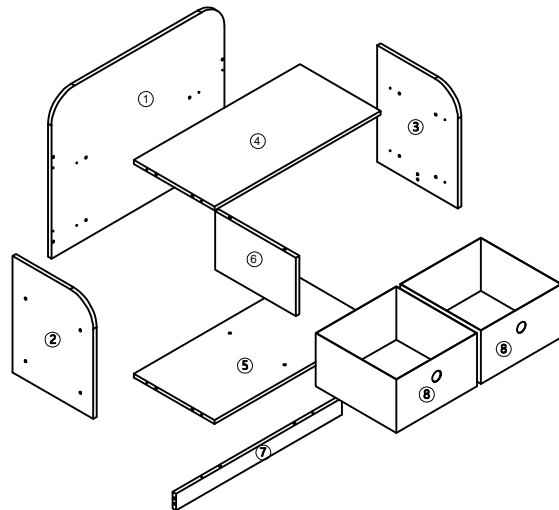

THIS PACKAGE CONTAINS SMALL PARTS AND SHARP POINTS. KEEP AWAY FROM CHILDREN AND BABIES. **MAX LOADING WEIGHT: 80KG/SEAT, 10KG/SHELF.**

1 Hardware List

	a	6x30mm	26pcs
	b	4x35mm	18pcs
	c		8pcs

2

		
① 1PC	② 1PC	③ 1PC
		
④ 1PC	⑤ 1PC	⑥ 1PC
		
⑦ 1PC	⑧ 2PCS	

3

Step 1

Step 2

Step 3

Step 4