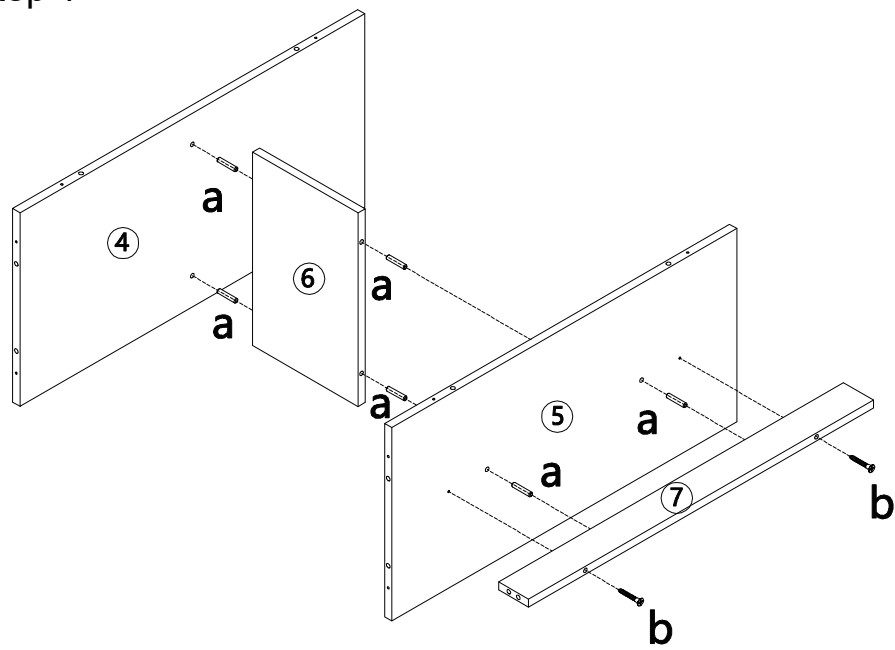

Step 3

Step 1