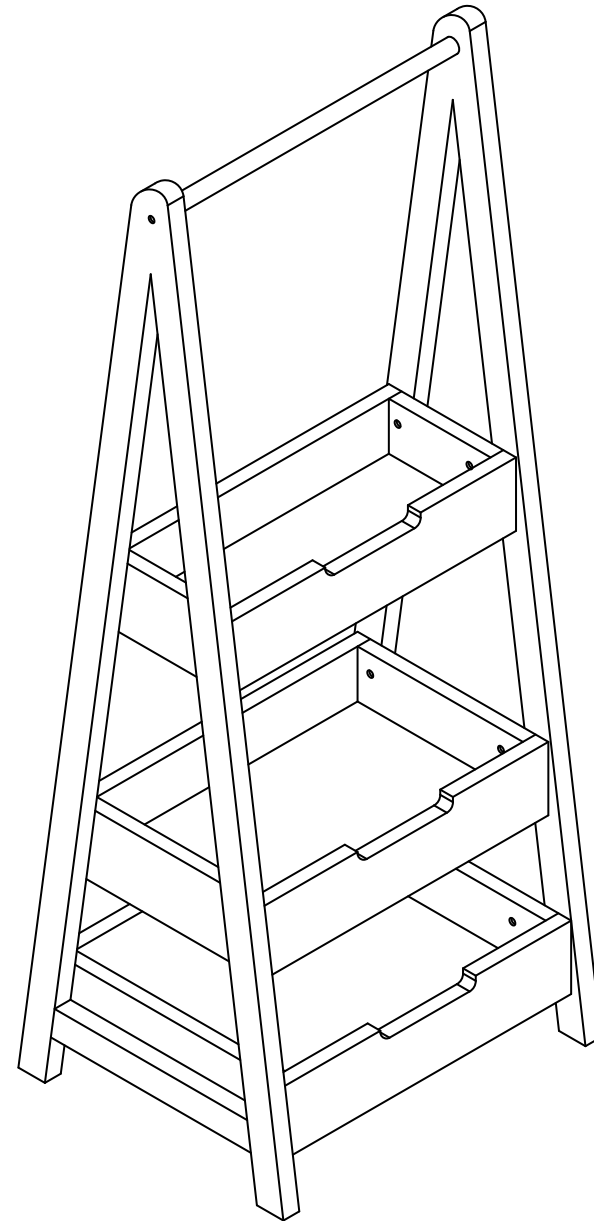

Assembly Instructions

42828587 Bamboo A-Frame Caddy

WARNING: DO NOT USE THIS UNIT UNLESS ALL BOLTS AND SCREWS ARE FIRMLY SECURED. DO NOT KNOCK OR DRAG THIS UNIT. USE ONLY ON A FLAT SURFACE. FAILURE TO FOLLOW THESE WARNINGS COULD RESULT IN SERIOUS INJURY. THIS PACKAGE CONTAINS SMALL PARTS AND SHARP POINTS, KEEP AWAY FROM CHILDREN AND BABIES. **3 KG FOR EACH TIER, MAXIMUM LOAD WEIGHT IS 9 KG.**

①

Hardware List

	①	4x30mm	2pcs
	②	4x20mm	12pcs

②

			
A	2pcs	B	1pc
			
C	1pc	D	1pc
			
E	1pc		

③

Step:1

Step:3