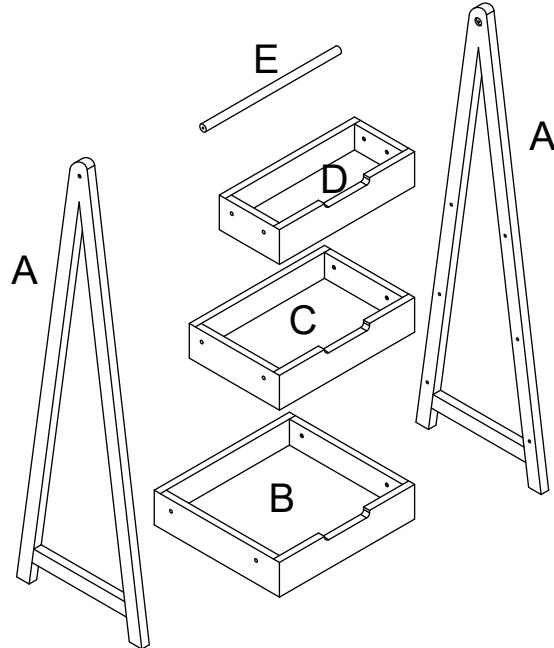

Assembly Instructions

42828587 Bamboo A-Frame Caddy

WARNING: DO NOT USE THIS UNIT UNLESS ALL BOLTS AND SCREWS ARE FIRMLY SECURED. DO NOT KNOCK OR DRAG THIS UNIT. USE ONLY ON A FLAT SURFACE. FAILURE TO FOLLOW THESE WARNINGS COULD RESULT IN SERIOUS INJURY. THIS PACKAGE CONTAINS SMALL PARTS AND SHARP POINTS, KEEP AWAY FROM CHILDREN AND BABIES. **3 KG FOR EACH TIER, MAXIMUM LOAD WEIGHT IS 9 KG.**

①

Hardware List

	①	4x30mm	2pcs
	②	4x20mm	12pcs

②

			
A	2pcs	B	1pc
			
C	1pc	D	1pc
			
E	1pc		

③

Step:1

Step:3