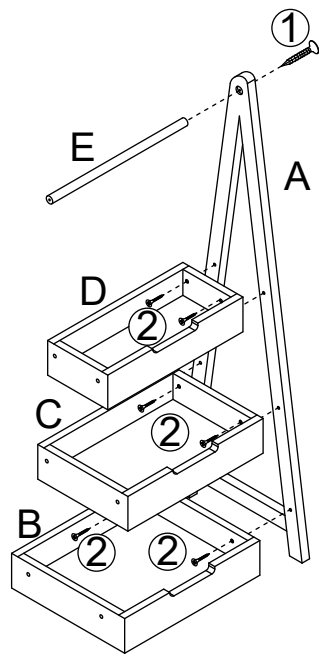

Assembly Instructions

42828587 Bamboo A-Frame Caddy

WARNING: DO NOT USE THIS UNIT UNLESS ALL BOLTS AND SCREWS ARE FIRMLY SECURED. DO NOT KNOCK OR DRAG THIS UNIT. USE ONLY ON A FLAT SURFACE. FAILURE TO FOLLOW THESE WARNINGS COULD RESULT IN SERIOUS INJURY. THIS PACKAGE CONTAINS SMALL PARTS AND SHARP POINTS, KEEP AWAY FROM CHILDREN AND BABIES. **3 KG FOR EACH TIER, MAXIMUM LOAD WEIGHT IS 9 KG.**

①

Hardware List

	①	4x30mm	2pcs
	②	4x20mm	12pcs

②

			
A	2pcs	B	1pc
			
C	1pc	D	1pc
			
E	1pc		

③

Step:1

Step:3