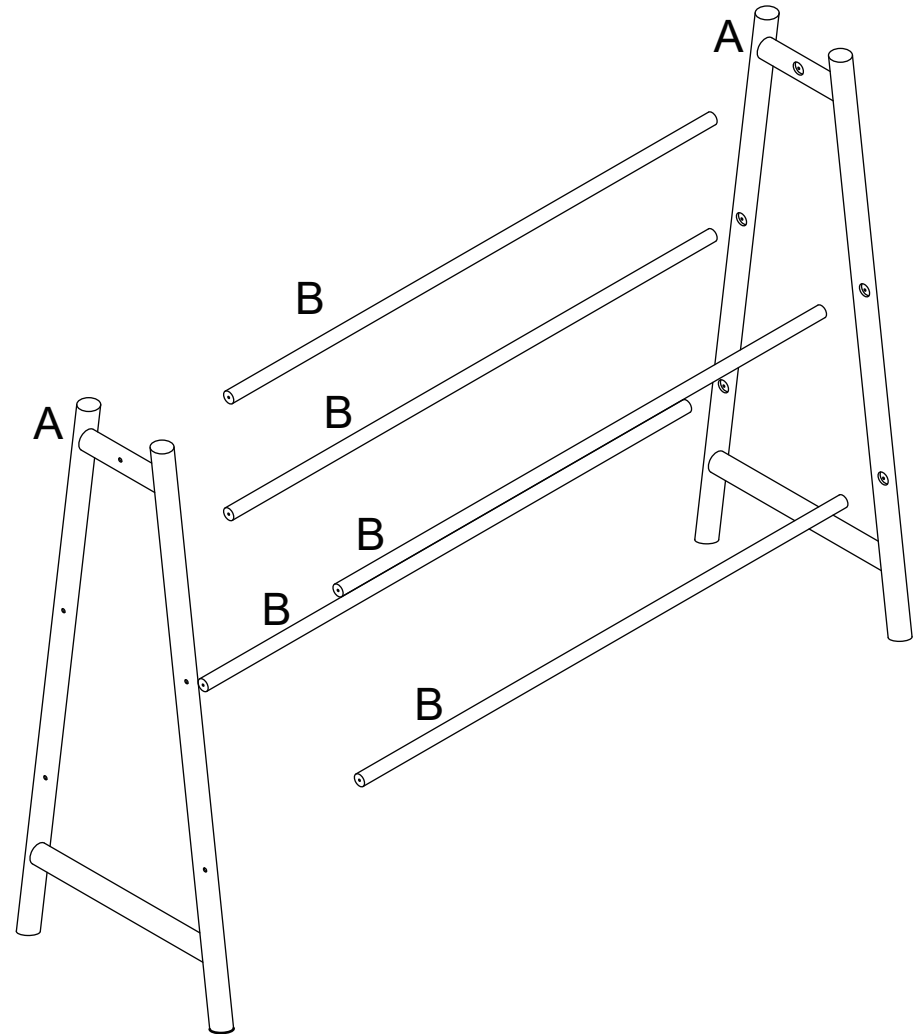

Assembly Instructions

42828600 Towel Rail Bamboo

WARNING: DO NOT USE THIS UNIT UNLESS ALL BOLTS AND SCREWS ARE FIRMLY SECURED. DO NOT KNOCK OR DRAG THIS UNIT. USE ONLY ON A FLAT SURFACE. FAILURE TO FOLLOW THESE WARNINGS COULD RESULT IN SERIOUS INJURY. THIS PACKAGE CONTAINS SMALL PARTS AND SHARP POINTS, KEEP AWAY FROM CHILDREN AND BABIES. **2 KG FOR EACH SUPPORT BAR, MAXIMUM LOAD WEIGHT IS 10 KG.**

①

Hardware List

	①	5x40mm	10pcs
	②		1pc

②

			
A	2pcs	B	5pcs

③

Step:1

Step:2