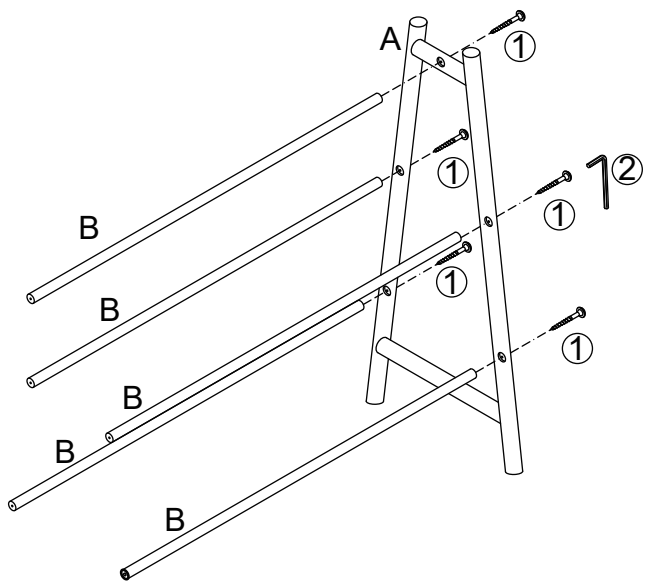

Assembly Instructions

42828600 Towel Rail Bamboo

WARNING: DO NOT USE THIS UNIT UNLESS ALL BOLTS AND SCREWS ARE FIRMLY SECURED. DO NOT KNOCK OR DRAG THIS UNIT. USE ONLY ON A FLAT SURFACE. FAILURE TO FOLLOW THESE WARNINGS COULD RESULT IN SERIOUS INJURY. THIS PACKAGE CONTAINS SMALL PARTS AND SHARP POINTS, KEEP AWAY FROM CHILDREN AND BABIES. **2 KG FOR EACH SUPPORT BAR, MAXIMUM LOAD WEIGHT IS 10 KG.**

①

Hardware List

	①	5x40mm	10pcs
	②		1pc

②

			
A	2pcs	B	5pcs

③

Step:1

Step:2