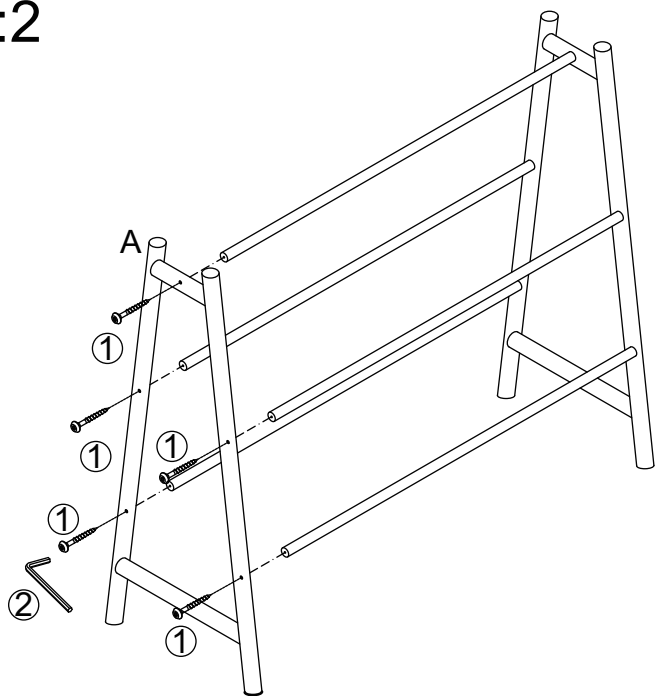

Assembly Instructions

42828600 Towel Rail Bamboo

WARNING: DO NOT USE THIS UNIT UNLESS ALL BOLTS AND SCREWS ARE FIRMLY SECURED. DO NOT KNOCK OR DRAG THIS UNIT. USE ONLY ON A FLAT SURFACE. FAILURE TO FOLLOW THESE WARNINGS COULD RESULT IN SERIOUS INJURY. THIS PACKAGE CONTAINS SMALL PARTS AND SHARP POINTS, KEEP AWAY FROM CHILDREN AND BABIES. **2 KG FOR EACH SUPPORT BAR, MAXIMUM LOAD WEIGHT IS 10 KG.**

①

Hardware List

	①	5x40mm	10pcs
	②		1pc

②

			
A	2pcs	B	5pcs

③

Step:1

Step:2