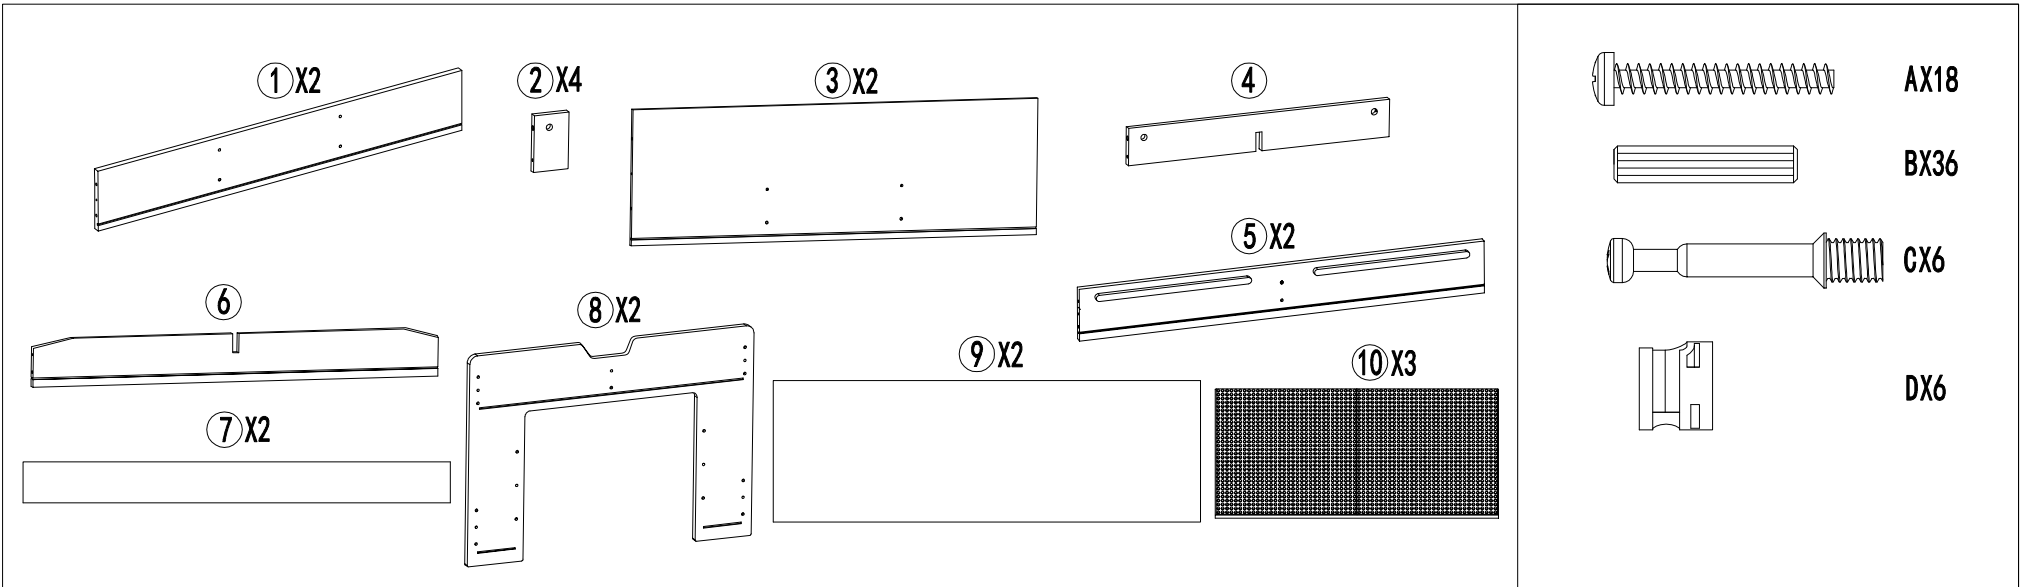

Assembly Instructions

⚠ CAUTION:

ADULT ASSEMBLY IS REQUIRED. HARDWARE CONTAINS SCREWS WITH SHARP POINTS. KEEP UNASSEMBLED PARTS OUT OF THE REACH OF SMALL CHILDREN. ADULT SUPERVISION IS RECOMMENDED. THIS IS A TOY TABLE, PLEASE USE AS INTENDED. DO NOT SIT OR STAND ON THE TABLE. MAX.LOAD:5KG.

⚠ WARNING

CHOKING HAZARD-SMALL PARTS.
NOT SUITABLE FOR CHILDREN UNDER 3 YEARS.

CAUTION:

ADULT ASSEMBLY IS REQUIRED. HARDWARE CONTAINS SCREWS WITH SHARP POINTS. KEEP UNASSEMBLED PARTS OUT OF THE REACH OF SMALL CHILDREN. ADULT SUPERVISION IS RECOMMENDED. THIS IS A TOY TABLE, PLEASE USE AS INTENDED. DO NOT SIT OR STAND ON THE TABLE. MAX. LOAD: 5KG.

WARNING

CHOKING HAZARD-SMALL PARTS.
NOT SUITABLE FOR CHILDREN UNDER 3 YEARS.

CAUTION:

ADULT ASSEMBLY IS REQUIRED. HARDWARE CONTAINS SCREWS WITH SHARP POINTS. KEEP UNASSEMBLED PARTS OUT OF THE REACH OF SMALL CHILDREN. ADULT SUPERVISION IS RECOMMENDED. THIS IS A TOY TABLE, PLEASE USE AS INTENDED. DO NOT SIT OR STAND ON THE TABLE. MAX.LOAD:5KG.