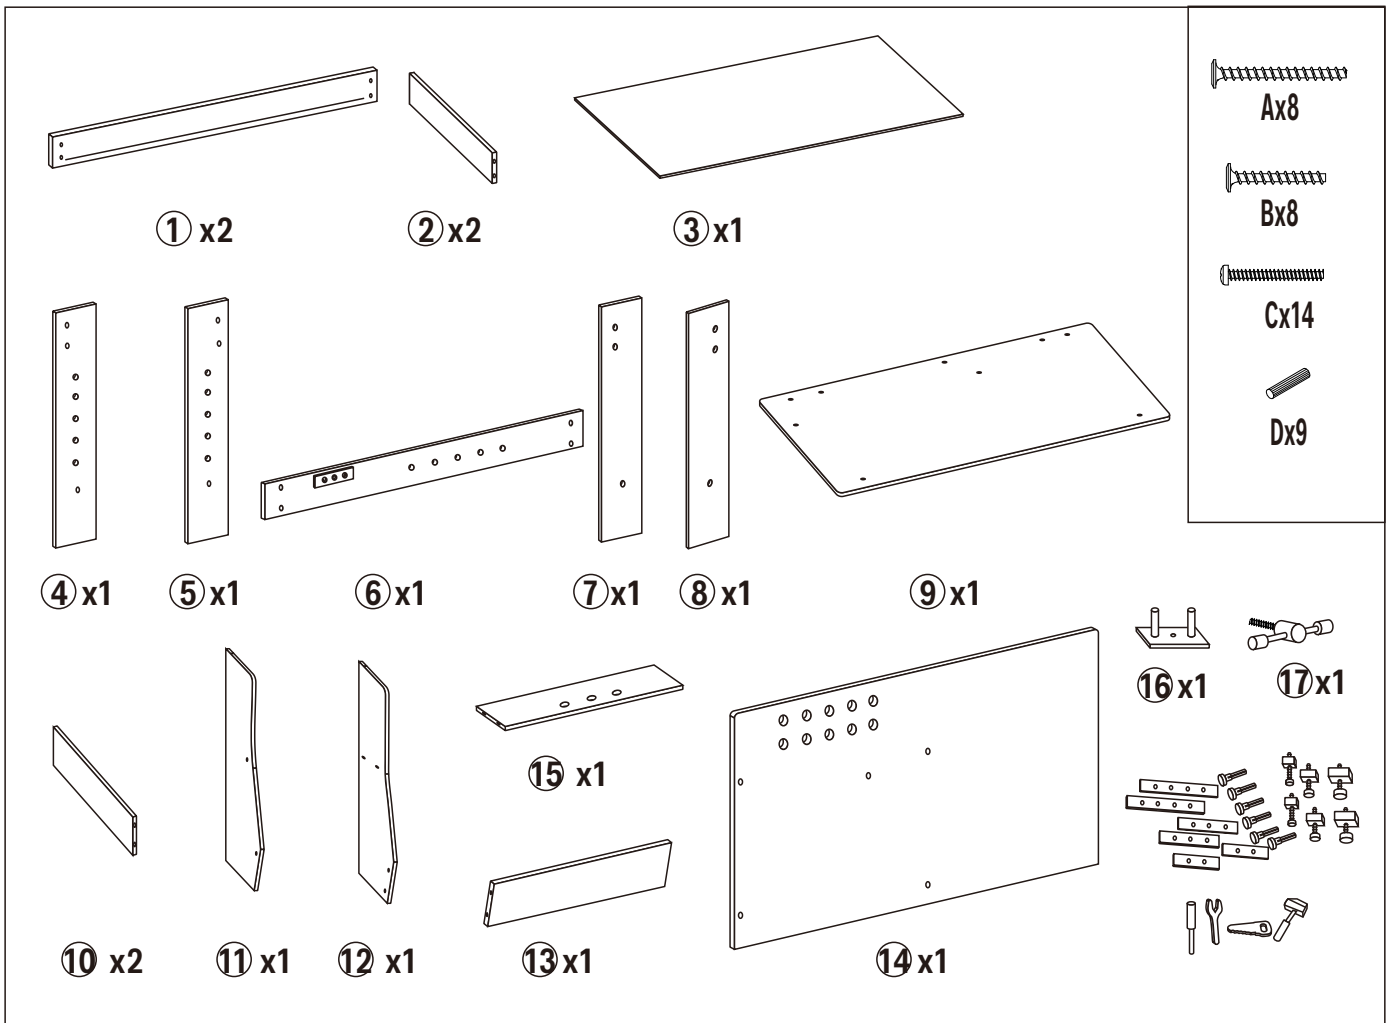

Assembly Instructions

CAUTION:
 ADULT ASSEMBLY IS REQUIRED. HARDWARE CONTAINS SCREWS WITH SHARP POINTS. KEEP UNASSEMBLED PARTS OUT OF THE REACH OF SMALL CHILDREN. ADULT SUPERVISION IS RECOMMENDED.
 THIS IS A TOY, INTENDED FOR ROLE PLAY ONLY.

WARNING:
 CHOKING HAZARD-SMALL PARTS. NOT SUITABLE FOR CHILDREN UNDER 3 YEARS.

CAUTION:
 ADULT ASSEMBLY IS REQUIRED. HARDWARE CONTAINS SCREWS WITH SHARP POINTS. KEEP UNASSEMBLED PARTS OUT OF THE REACH OF SMALL CHILDREN. ADULT SUPERVISION IS RECOMMENDED. THIS IS A TOY, INTENDED FOR ROLE PLAY ONLY.

WARNING:
 CHOKING HAZARD-SMALL PARTS. NOT SUITABLE FOR CHILDREN UNDER 3 YEARS.