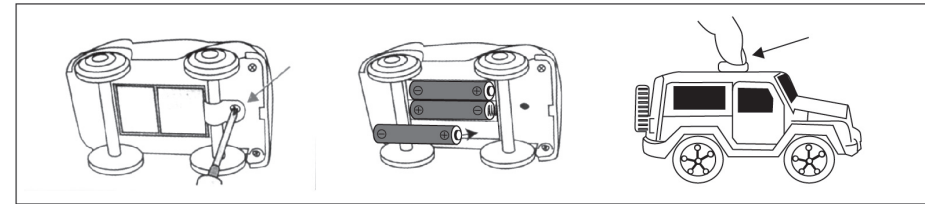

3+ YEARS

DINOSAUR TRACK SET

INSTRUCTIONS

1.

2.

A	x 235	H	x 30	O	x 1
B	x 3	I	x 6	P ¹	x 2
C	x 2	J	x 1	P ²	x 2
D	x 2	K	x 1	Q	x 3
E	x 3	L	x 1	R	x 1
F	x 2	M	x 2	S	x 1
G	x 2	N	x 4		

A. TRACKS X 235 PIECES
 B. GREEN CONJOINED RAILWAY X 3 PIECES
 C. STONE TRACK X 2 PIECES
 D. SOLID BRIDGE (LONG) X 2 PIECES
 E. CROSSGIRDER X 3 PIECES
 F&G. SOLID BRIDGE (SHORT) X 4 PIECES
 H. BRIDGE COLUMN X 30 PIECES
 I. PIER X 6 PIECES
 J. FORK X 1 PIECE (COLOURS MAY VARY)
 K. CAR X 1 PIECE

L. GATE X 1 PIECE
 M. SLOPE X 2 PIECES
 N. PALM TREE X 4 PIECES
 O. ROCK FIELD X 1 PIECE
 P¹. STONE X 2 PIECES
 P². WOOD X 2 PIECES
 Q. DINOSAUR X 3 PIECES
 R. TUNNEL X 1 PIECE
 S. BRIDGE TOWER X 1 PIECE