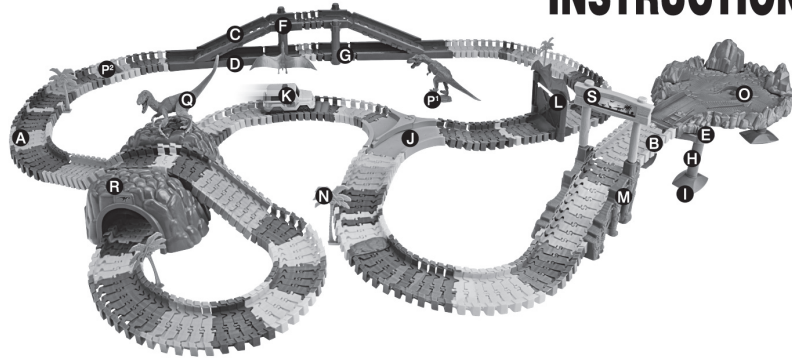

3+ YEARS

DINOSAUR TRACK SET

INSTRUCTIONS

1.

2.

A	x 235	H	x 30	O	x 1
B	x 3	I	x 6	P ¹	x 2
C	x 2	J	x 1	P ²	x 2
D	x 2	K	x 1	Q	x 3
E	x 3	L	x 1	R	x 1
F	x 2	M	x 2	S	x 1
G	x 2	N	x 4		

A. TRACKS X 235 PIECES
 B. GREEN CONJOINED RAILWAY X 3 PIECES
 C. STONE TRACK X 2 PIECES
 D. SOLID BRIDGE (LONG) X 2 PIECES
 E. CROSSGIRDER X 3 PIECES
 F&G. SOLID BRIDGE (SHORT) X 4 PIECES
 H. BRIDGE COLUMN X 30 PIECES
 I. PIER X 6 PIECES
 J. FORK X 1 PIECE (COLOURS MAY VARY)
 K. CAR X 1 PIECE

L. GATE X 1 PIECE
 M. SLOPE X 2 PIECES
 N. PALM TREE X 4 PIECES
 O. ROCK FIELD X 1 PIECE
 P¹. STONE X 2 PIECES
 P². WOOD X 2 PIECES
 Q. DINOSAUR X 3 PIECES
 R. TUNNEL X 1 PIECE
 S. BRIDGE TOWER X 1 PIECE