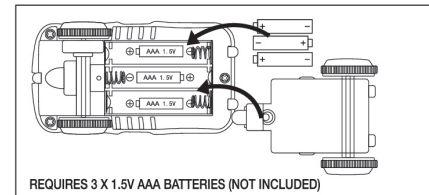

REQUIRES 3 X 1.5V AAA BATTERIES (NOT INCLUDED)

WARNING: FOR SAFETY REASONS, REMOVE ALL TAGS, LABELS AND PLASTIC FASTENERS BEFORE GIVING THIS TOY TO YOUR CHILD.

MADE IN CHINA

FOR AU / NZ: IMPORTED FOR KMART STORES IN AUSTRALIA AND NEW ZEALAND.

FOR USA: IMPORTED BY ANKO RETAIL INC. 19500 ALDERWOOD MALL PARKWAY LYNNWOOD WA 98036 USA.

KEYCODE:42853596

WARNING: BATTERIES ARE TO BE INSERTED WITH THE CORRECT POLARITY (+ AND -). DO NOT MIX DIFFERENT TYPES OF BATTERIES OR NEW AND USED BATTERIES. NON-RECHARGEABLE BATTERIES ARE NOT TO BE RECHARGED. RECHARGEABLE BATTERIES ARE ONLY TO BE CHARGED UNDER ADULT SUPERVISION. RECHARGEABLE BATTERIES ARE TO BE REMOVED FROM THE TOY BEFORE BEING CHARGED. THE SUPPLY TERMINALS ARE NOT TO BE SHORT-CIRCUITED. REMOVE BATTERIES FROM THE TOY WHEN NOT IN USE FOR EXTENDED TIME OR WHEN BATTERIES BECOME EXHAUSTED. BATTERY INSTALLATION BY AN ADULT IS REQUIRED. DISPOSE OF BATTERIES RESPONSIBLY. DO NOT DISPOSE OF IN FIRE.

ADULT ASSISTANCE IS REQUIRED. PRODUCT MAY VARY SLIGHTLY FROM IMAGE SHOWN. PLEASE KEEP THE PACKAGING FOR FUTURE REFERENCE.

WARNING: CHOKING HAZARD
SMALL PARTS. NOT FOR CHILDREN UNDER 3 YEARS.