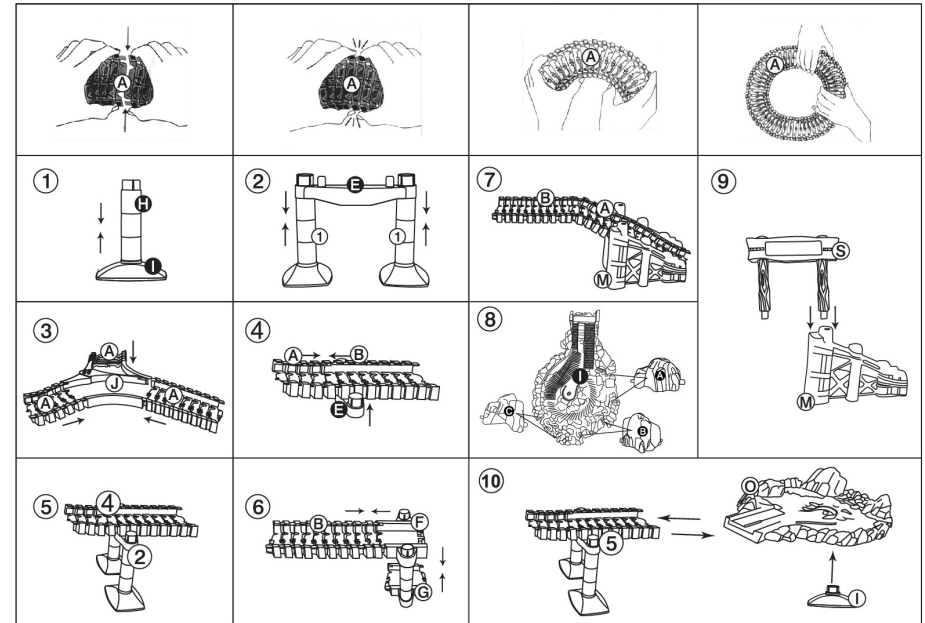

3+ YEARS

DINOSAUR TRACK SET

INSTRUCTIONS

1.

2.

A	x 235	H	x 30	O	x 1
B	x 3	I	x 6	P ¹	x 2
C	x 2	J	x 1	P ²	x 2
D	x 2	K	x 1	Q	x 3
E	x 3	L	x 1	R	x 1
F	x 2	M	x 2	S	x 1
G	x 2	N	x 4		

A. TRACKS X 235 PIECES
 B. GREEN CONJOINED RAILWAY X 3 PIECES
 C. STONE TRACK X 2 PIECES
 D. SOLID BRIDGE (LONG) X 2 PIECES
 E. CROSSGIRDER X 3 PIECES
 F&G. SOLID BRIDGE (SHORT) X 4 PIECES
 H. BRIDGE COLUMN X 30 PIECES
 I. PIER X 6 PIECES
 J. FORK X 1 PIECE (COLOURS MAY VARY)
 K. CAR X 1 PIECE

L. GATE X 1 PIECE
 M. SLOPE X 2 PIECES
 N. PALM TREE X 4 PIECES
 O. ROCK FIELD X 1 PIECE
 P¹. STONE X 2 PIECES
 P². WOOD X 2 PIECES
 Q. DINOSAUR X 3 PIECES
 R. TUNNEL X 1 PIECE
 S. BRIDGE TOWER X 1 PIECE

REQUIRES 3 X 1.5V AAA BATTERIES (NOT INCLUDED)

WARNING: FOR SAFETY REASONS, REMOVE ALL TAGS, LABELS AND PLASTIC FASTENERS BEFORE GIVING THIS TOY TO YOUR CHILD.

MADE IN CHINA

FOR AU / NZ: IMPORTED FOR KMART STORES IN AUSTRALIA AND NEW ZEALAND.