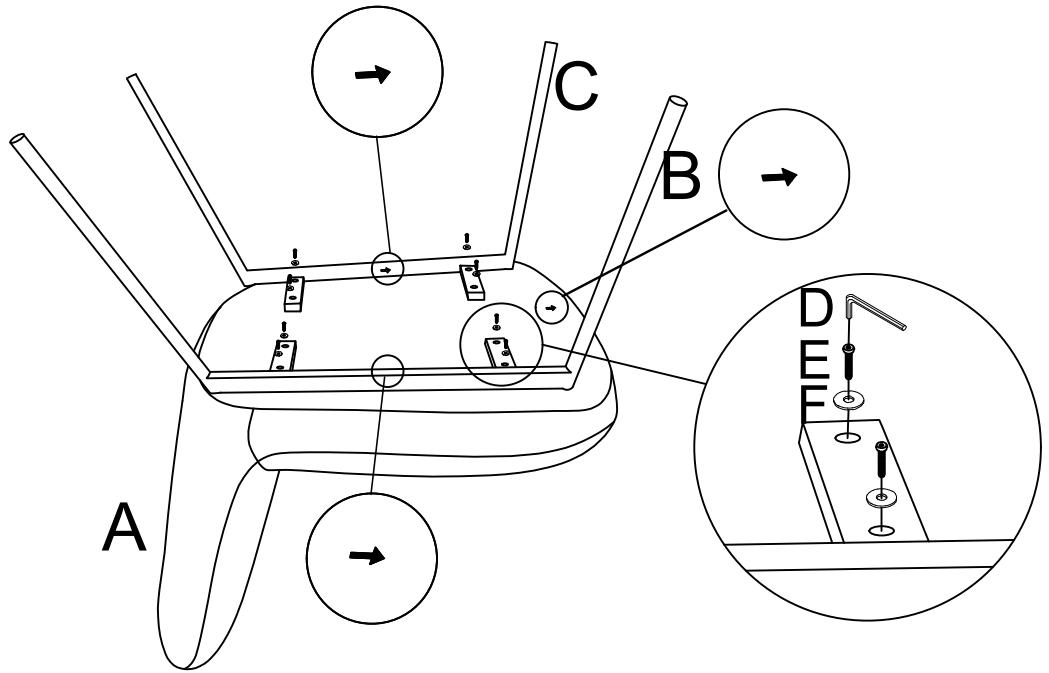

ASSEMBLY INSTRUCTIONS

Velvet lounge Chair / keycode no:42842231/42863564/42863571

PLEASE READ THE INSTRUCTIONS CAREFULLY.

CARE INSTRUCTION:

1. BE SURE YOU HAVE ALL PARTS BEFORE YOU START ASSEMBLING.
2. ASSEMBLE ON A CLEAN SOFT CARPETED SURFACE TO AVOID SCRATCHING THE SURFACE OF THE UNIT. DO NOT KNOCK OR DRAG THE PRODUCT.
3. WHEN CLEANING THE SURFACE, USE A DAMP CLOTH OR DRY CLEAN CLOTH.

WARNING:

1. THIS PACKAGE CONTAINS SMALL PARTS AND SHARP POINTS.
2. KEEP AWAY FROM CHILDREN AND BABIES UNTIL ASSEMBLY IS COMPLETE.
3. TAKE CARE IF USING POWER TOOLS TO ASSEMBLE THE PRODUCT.
4. DO NOT STAND ON THE CHAIR.
5. USE FOR ONE PERSON ONLY.
6. DO NOT USE THE CHAIR AS A STEP LADDER.
7. DO NOT USE THE CHAIR UNLESS ALL BOLTS,SCREWS AND KNOBS ARE FIRMLY SECURED.
8. FAILURE TO FOLLOW THESE WARNINGS COULD RESULT IN SERIOUS INJURY.
9. FOR INDOOR USE ONLY.
10. MAXIMUM SAFE LOAD: 100KGS.

AX1	BX1	CX1	DX1	EX8	FX8
					

1

ATTENTION: PLEASE DO NOT TIGHTEN THE SCREWS UNTIL ALL THE SCREWS ARE WELL IN POSITION

2