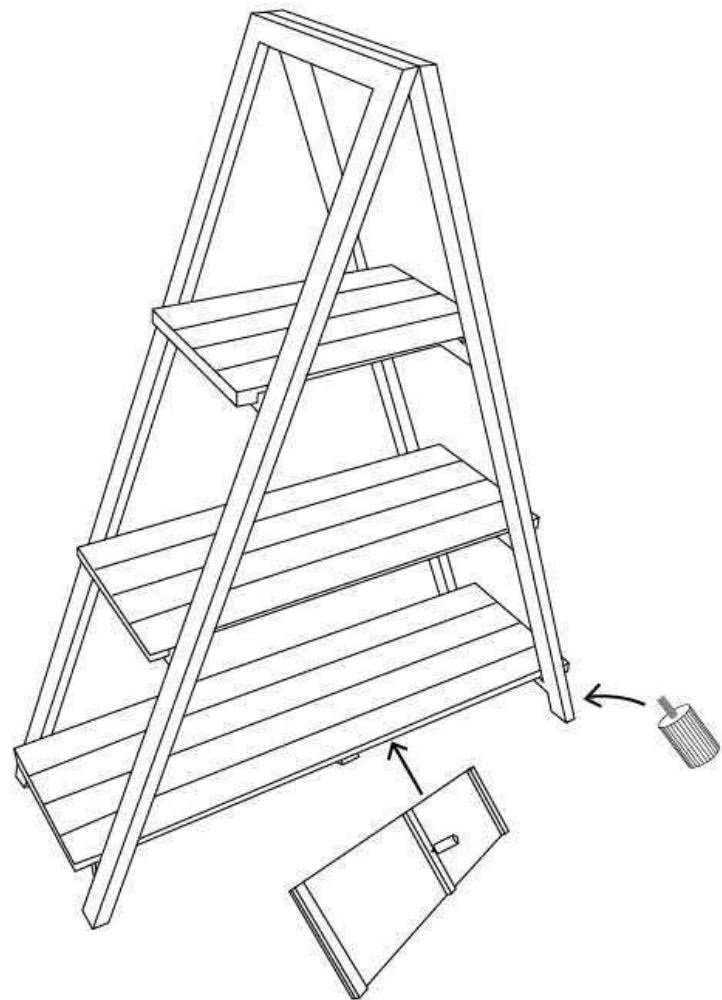

7cm

ASSEMBLY INSTRUCTIONS
42879589 A-FRAME PLANT STAND

CAUTION:

Assemble this small part at the bottom of the largest shelf according to the direction of the arrow

10cm