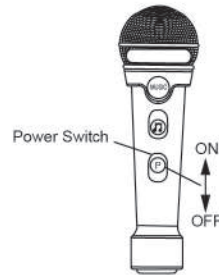

INSERTING BATTERIES

Your device requires three AAA batteries for power. To insert or replace batteries, please follow the steps below:

1. Use a screwdriver to remove the screw on the battery compartment door.
2. Insert 3 AAA 1.5V batteries. Make sure to insert the batteries with the correct polarity (+, -) as displayed in the battery compartment.
3. Once batteries are inserted, close the battery compartment, and then use the screwdriver to screw the battery compartment door in place.

WARNING:

Do not mix old and new batteries.
Do not mix alkaline, standard (carbon-zinc) or rechargeable (Nickel cadmium) batteries.
Battery installation by adult required.

Use a screwdriver (not included) to open the battery compartment door.

POWERING ON YOUR MICROPHONE

1. Slide the "POWER" switch to the "ON" position to power on your microphone. Once powered on, speak or sing directly into the microphone.
2. Slide the "POWER" switch to the "OFF" position to power off your microphone.