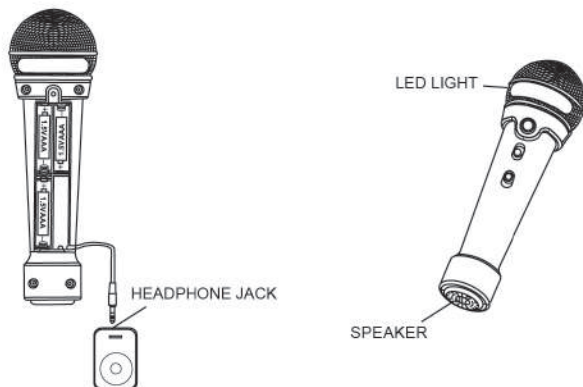

LIGHT & SOUND MICROPHONE

INSTRUCTION MANUAL

PACKAGE CONTENTS

-Sing-Along Microphone -Built-in Aux Cable

FEATURES

-Bright flashing LED lights for a party -Built-in AUX cable to connect to your music player device -Runs on 3 AAA batteries

POWERING ON YOUR MICROPHONE

1. Slide the "POWER" switch to the "ON" position to power on your microphone. Once powered on, speak or sing directly into the microphone.
2. Slide the "POWER" switch to the "OFF" position to power off your microphone.

SINGING INTO YOUR MICROPHONE

Once you power on your microphone, you can sing into it even without a music player device connected.

For best results when singing, use your hands or fingers to wrap around the head of the microphone. By doing so, the sound of your voice funnels more directly into the microphone, allowing for clearer and louder vocals.

CONNECTING MUSIC PLAYER DEVICE

Open the battery compartment door to access the built-in aux cable. This cable can be plugged into the headphone jack of your music player device.

Once your microphone is powered on, music from your music player device will play through the microphone's speaker.