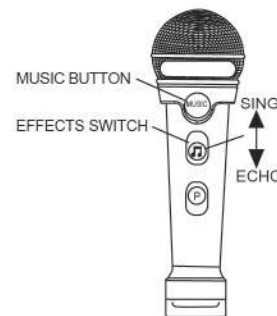

POWERING ON YOUR MICROPHONE

1. Slide the "POWER" switch to the "ON" position to power on your microphone. Once powered on, speak or sing directly into the microphone.
2. Slide the "POWER" switch to the "OFF" position to power off your microphone.

SINGING INTO YOUR MICROPHONE

Once you power on your microphone, you can sing into it even without a music player device connected.

For best results when singing, use your hands or fingers to wrap around the head of the microphone. By doing so, the sound of your voice funnels more directly into the microphone, allowing for clearer and louder vocals.

CONNECTING MUSIC PLAYER DEVICE

Open the battery compartment door to access the built-in aux cable. This cable can be plugged into the headphone jack of your music player device.

Once your microphone is powered on, music from your music player device will play through the microphone's speaker.

SINGING ALONG WITH MUSIC (KARAOKE)

You can sing into the microphone while music is playing from your music player device.

When singing, slide the effects switch to the "SING" position to help mask out the vocals of your music. You can also slide the effects switch to the "ECHO" position to add some sound effect to your vocals.