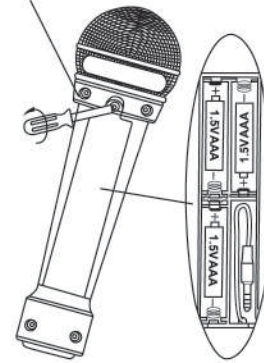

LIGHT & SOUND MICROPHONE

INSTRUCTION MANUAL

PACKAGE CONTENTS

-Sing-Along Microphone -Built-in Aux Cable

FEATURES

-Bright flashing LED lights for a party -Built-in AUX cable to connect to your music player device -Runs on 3 AAA batteries

INSERTING BATTERIES

Your device requires three AAA batteries for power. To insert or replace batteries, please follow the steps below:

1. Use a screwdriver to remove the screw on the battery compartment door.
2. Insert 3 AAA 1.5V batteries. Make sure to insert the batteries with the correct polarity (+, -) as displayed in the battery compartment.
3. Once batteries are inserted, close the battery compartment, and then use the screwdriver to screw the battery compartment door in place.

POWERING ON YOUR MICROPHONE

1. Slide the "POWER" switch to the "ON" position to power on your microphone. Once powered on, speak or sing directly into the microphone.
2. Slide the "POWER" switch to the "OFF" position to power off your microphone.