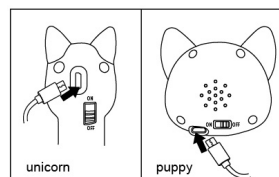

POWERING ON YOUR UNICORN / PUPPY

Once you have fully charged your unicorn / puppy, you can go ahead and power on your unicorn / puppy. To do so, slide the ON/OFF switch of the unicorn / puppy to the ON position. When you have finished playing with your unicorn / puppy, slide the ON/OFF switch to the OFF position. NOTE: When the unicorn / puppy is not being used for longer than a minute, it will make a sound to remind you to turn it off every minute. When your unicorn / puppy is running low in power, it will stop.

TOUCH SENSING

Unicorn: There are 3 ways to get the unicorn to make different sounds. (Total 4 sounds included)

1. Touch the unicorn's forehead.
2. Clap with your hands next to the unicorn.
3. Blow air onto the unicorn's head.

Puppy: There are 3 ways to get the puppy to make different sounds. (Total 4 sounds included)

1. Touch the puppy's head.
2. Clap with your hands next to the puppy.
3. Blow air onto the puppy's head.

VOICE REPEAT FUNCTION

Unicorn: Hold your hand over the unicorn's forehead until you hear a beep sound. Speak to the unicorn and then the unicorn will repeat what you have said. If you want to exit the voice repeat mode, hold your hand on the unicorn's forehead for 1 second.

Puppy: Hold your hand over the puppy's forehead until you hear a beep sound. Speak to the puppy and then the puppy will repeat what you have said. If you want to exit the voice repeat mode, hold your hand on the puppy's forehead for 1 second.

Keycode: 42883777