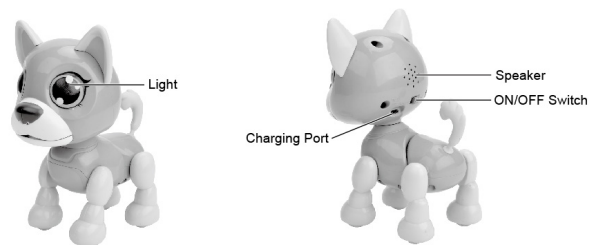

PUPPY

BATTERY CHARGE INSTRUCTIONS

Attention: Do not charge battery immediately after each play, let the battery cool down for a while.

1. Turn off unicorn / puppy.
2. Plug the charger into a USB port and battery as shown. (The battery connector will only fit in one way. Do not force the connectors together). The LED light will light up when charging. When it is finished charging, the light will turn off.

POWERING ON YOUR UNICORN / PUPPY

Once you have fully charged your unicorn / puppy, you can go ahead and power on your unicorn / puppy. To do so, slide the ON/OFF switch of the unicorn / puppy to the ON position. When you have finished playing with your unicorn / puppy, slide the ON/OFF switch to the OFF position. NOTE: When the unicorn / puppy is not being used for longer than a minute, it will make a sound to remind you to turn it off every minute. When your unicorn / puppy is running low in power, it will stop.

TOUCH SENSING

Unicorn: There are 3 ways to get the unicorn to make different sounds. (Total 4 sounds included)

1. Touch the unicorn's forehead.
2. Clap with your hands next to the unicorn.
3. Blow air onto the unicorn's head.

Puppy: There are 3 ways to get the puppy to make different sounds. (Total 4 sounds included)

1. Touch the puppy's head.
2. Clap with your hands next to the puppy.
3. Blow air onto the puppy's head.

VOICE REPEAT FUNCTION

Unicorn: Hold your hand over the unicorn's forehead until you hear a beep sound. Speak to the unicorn and then the unicorn will repeat what you have said. If you want to exit the voice repeat mode, hold your hand on the unicorn's forehead for 1 second.

Puppy: Hold your hand over the puppy's forehead until you hear a beep sound. Speak to the puppy and then the puppy will repeat what you have said. If you want to exit the voice repeat mode, hold your hand on the puppy's forehead for 1 second.

Keycode: 42883777