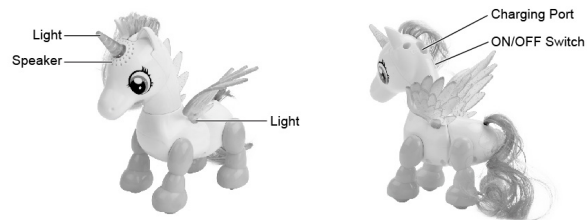

3+
years

ELECTRONIC ANIMAL MANUAL

UNICORN

PUPPY

BATTERY CHARGE INSTRUCTIONS

Attention: Do not charge battery immediately after each play, let the battery cool down for a while.

1. Turn off unicorn / puppy.
2. Plug the charger into a USB port and battery as shown. (The battery connector will only fit in one way. Do not force the connectors together). The LED light will light up when charging. When it is finished charging, the light will turn off.

POWERING ON YOUR UNICORN / PUPPY

Once you have fully charged your unicorn / puppy, you can go ahead and power on your unicorn / puppy. To do so, slide the ON/OFF switch of the unicorn / puppy to the ON position. When you have finished playing with your unicorn / puppy, slide the ON/OFF switch to the OFF position. NOTE: When the unicorn / puppy is not being used for longer than a minute, it will make a sound to remind you to turn it off every minute. When your unicorn / puppy is running low in power, it will stop.

TOUCH SENSING

Unicorn: There are 3 ways to get the unicorn to make different sounds. (Total 4 sounds included)

1. Touch the unicorn's forehead.
2. Clap with your hands next to the unicorn.
3. Blow air onto the unicorn's head.

Puppy: There are 3 ways to get the puppy to make different sounds. (Total 4 sounds included)

1. Touch the puppy's head.
2. Clap with your hands next to the puppy.
3. Blow air onto the puppy's head.

VOICE REPEAT FUNCTION

Unicorn: Hold your hand over the unicorn's forehead until you hear a beep sound. Speak to the unicorn and then the unicorn will repeat what you have said. If you want to exit the voice repeat mode, hold your hand on the unicorn's forehead for 1 second.