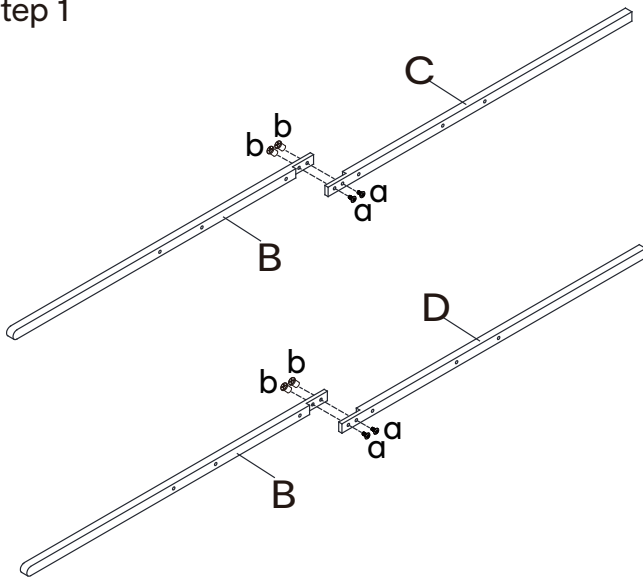

Assembly Instructions

K: 42883951 | T: 68735548 Bamboo Towel Ladder

CARE INSTRUCTION: Wipe clean with a damp cloth. Keep away from water and direct sunlight. For indoor and domestic use, Check and tighten all parts regularly.

WARNINGS: Do not stand, sit, or lean on the ladder. Use only for towel. Do not use until all screws, bolts and knobs are firmly secured. This product contains small parts and sharp points, keep away from children and babies. Adult assembly required. Failure to follow these warnings could result in serious injury.

	Ax3	Bx2	Cx1	Dx1
				
	ax4		bx4	cx12
				

Step 1

Step 2

Step 3