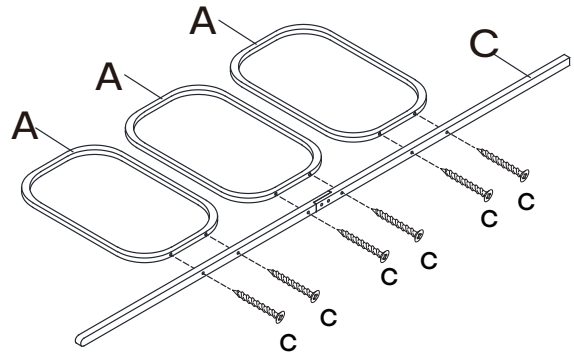

Assembly Instructions

K: 42883951 | T: 68735548 Bamboo Towel Ladder

CARE INSTRUCTION: Wipe clean with a damp cloth. Keep away from water and direct sunlight. For indoor and domestic use, Check and tighten all parts regularly.

WARNINGS: Do not stand, sit, or lean on the ladder. Use only for towel. Do not use until all screws, bolts and knobs are firmly secured. This product contains small parts and sharp points, keep away from children and babies. Adult assembly required. Failure to follow these warnings could result in serious injury.

	Ax3	Bx2	Cx1	Dx1
				
	ax4		bx4	cx12
				

Step 1

Step 2

Step 3